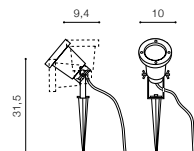

EDVARD

bulb not included

voltage: 230V	GU10 1x MAX 35W	
IP65		
	installation place	

COLOUR / NEW INDEX NO.

■ BLACK (BK) **AZ4503**