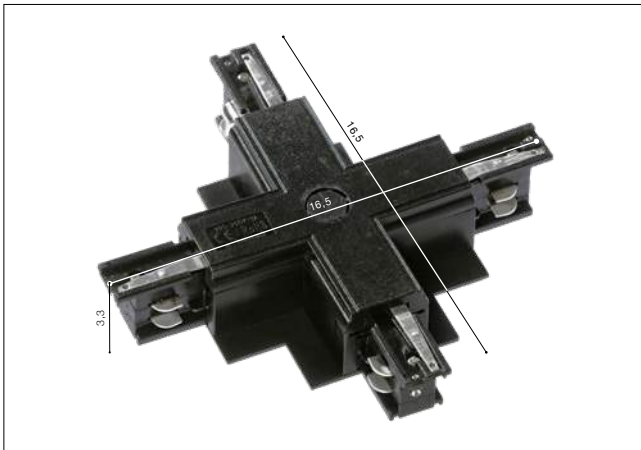

X Connector Gips

- X CONNECTOR GIPS (BLACK) **AZ4302**
- X CONNECTOR GIPS (WHITE) **AZ4301**

Flexible Connector

- FLEXIBLE CONNECTOR (BLACK) **AZ4282**
- FLEXIBLE CONNECTOR (WHITE) **AZ4281**

End Cap

- END CAP (BLACK) **AZ4288**
- END CAP (WHITE) **AZ4287**

TRACK 3 LINE ELECTRIC ADAPTER

- ELECTRIC (BLACK) **AZ3003**
- ELECTRIC (WHITE) **AZ3012**