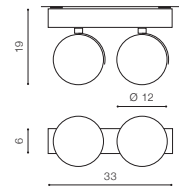

BK *

JERRY 3 12V

bulb not included

voltage: 12V	connect 3x QR111 MAX 50W	
IP20	dimer driver 12V – included	
	installation place	☐ ☐

COLOUR / NEW INDEX NO.

- ☐ WHITE (WH) **AZ1723**
- ☒ BLACK (BK) **AZ1724**
- ☒ CHROME (CH) **AZ1750**