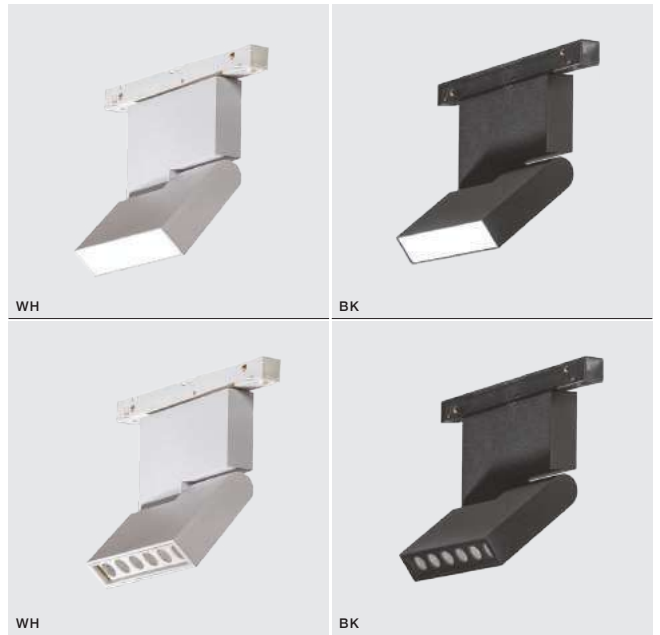

technical
specification

installation: Track Magnetic – 52 or 27

beam angle: 120°

COLOUR / NEW INDEX NO.

- WHITE (WH) **AZ4626**
- BLACK (BK) **AZ4625**

WH *

ALDO TRACK MAGNETIC 12W POINTS60 3000K / 4000K

LED integrated