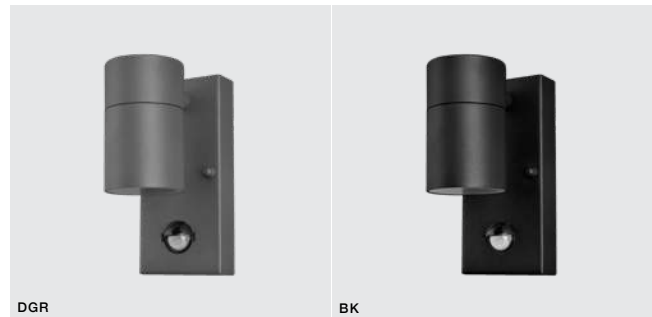

- BLACK (BK) **AZ4473**
- DARK GREY (DGR) **AZ4474**

MASTER SLAVE SYSTEM

VENTA IP54

372

Outdoor lamps

VENTA

bulb not included

voltage: 230V	E27 1x MAX 40W	<input type="checkbox"/>
IP54	installation place	<input type="checkbox"/>