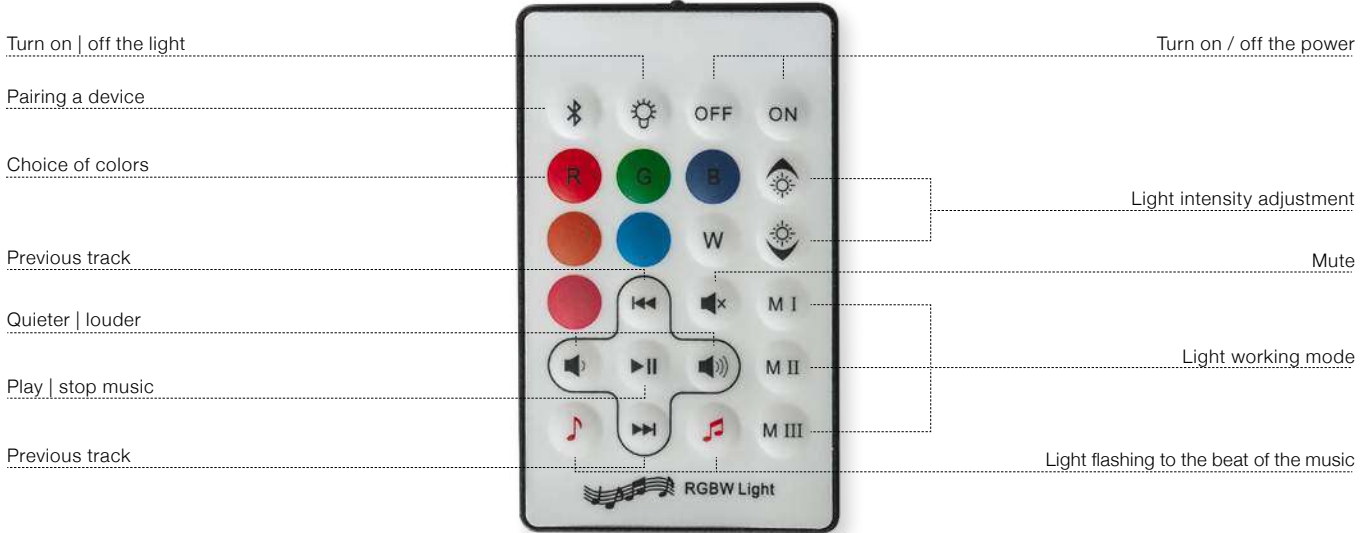

HIT! – Portable LED lamp with a built-in 10W Bluetooth speaker

Portable LED lamp with a built-in 10W Bluetooth speaker. Equipped with a practical carrying handle. Lamp consists of 9 LEDs with variable color and 6 LEDs with white light. It has 7 light colors in various modes of operation. Product is made of white plastic. Comes with a remote control as well as a battery and USB charging cable so that the lamp can be placed anywhere

due to the fact that it is not limited by access to mains supply. This is a wonderful decoration that can inspire to create an amazing arrangement in your garden. IP44 water resistance allows outdoor use.

Play music from your smartphone or tablet via bluetooth!