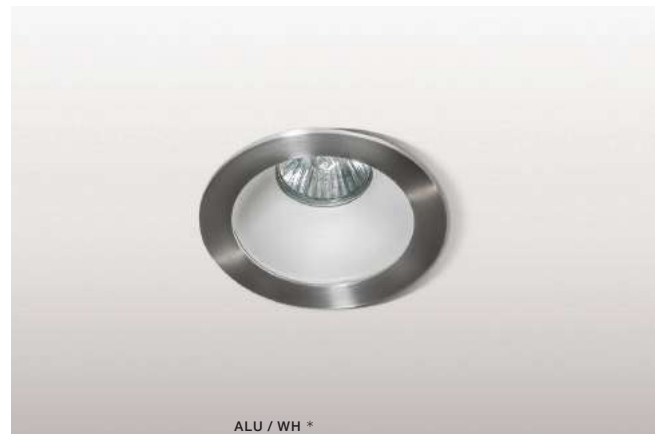

REMO 1 DOWNLIGHT

bulb not included ☒

voltage: 230V	connect GU10 1x Max.50W ☒
IP20	
	installation place ☐
	inlet opening ☒ Ø 10cm

COLOUR / NEW INDEX NO.

- ☐ ALUMINIUM (ALU) **AZ1729**
- ☐ BLACK (BK) **AZ1732**
- ☐ WHITE (WH) **AZ1731**
- ☐ CHROME (CH) **AZ1730**