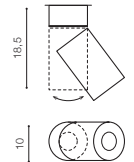

SIENA 10W 3000K/4000K

LED integrated

voltage: 230V	LED 10W 3000K RA$\geq$90 840lm	
IP20	LED 10W 4000K RA$\geq$90 880lm	
technical specification	installation place	
	beam angle: 17°	

COLOUR / NEW INDEX NO.

- 3000K CHROME (CH) **AZ2214**
- 4000K WHITE (WH) **AZ2211**
- 4000K CHROME (CH) **AZ2215**

SIENA 20W 3000K/4000K

LED integrated

voltage: 230V	LED 20W 3000K RA$\geq$90 1680lm	
IP20	LED 20W 4000K RA$\geq$90 1760lm	
technical specification	installation place	
	beam angle: 32°	

COLOUR / NEW INDEX NO.

- 3000K BLACK (BK) **AZ2218**
- 3000K CHROME (CH) **AZ2220**
- 4000K BLACK (BK) **AZ2219**
- 4000K CHROME (CH) **AZ2221**