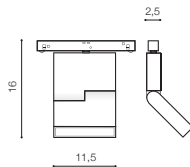

technical
specification

installation: Track Magnetic – 52 or 27

beam angle: 120°

COLOUR / NEW INDEX NO.

- WHITE (WH) **AZ4626**
- BLACK (BK) **AZ4625**

WH *

ALDO TRACK MAGNETIC 12W POINTS60 3000K / 4000K

LED integrated