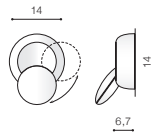

COLOUR / NEW INDEX NO.

- BLACK (BK) **AZ2196**
- WHITE (WH) **AZ2195**
- GOLD (GO) **AZ2197**

* - EXPLANATION SHORTCUT PAGE 2 (E)

BK *

CLOVER SQUARE **

LED integrated

voltage: 230V	LED 12W 3000K 840lm	
IP20		
technical specification	installation place	
	beam angle: 360°	