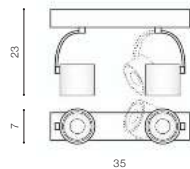

BROSS ARM

Exposed downlights

BROSS ARM

bulb not included

voltage: 230V	LED GU10 1xMax 35W
IP20	
	installation place

COLOUR / NEW INDEX NO.

- ☐ WHITE (WH) **AZ3498**
- ☒ BLACK (BK) **AZ3499**

AZZARDO PATENT EU

BROSS ARM 2

bulb not included

voltage: 230V	LED GU10 2xMax 35W
IP20	
	installation place

COLOUR / NEW INDEX NO.

- ☐ WHITE (WH) **AZ3502**
- ☒ BLACK (BK) **AZ3503**

AZZARDO PATENT EU

* - EXPLANATION SHORTCUT PAGE 2 (E)