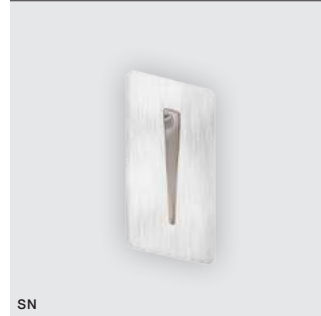

- BLACK (BK) **AZ2768**
- WHITE (WH) **AZ2769**
- ANTIQUE BRUSH (ANB) **AZ2770**
- NICKEL (NI) **AZ2771**

* - EXPLANATION SHORTCUT PAGE 2 (E)

WH

WH

BK

SN

RAGGIO

LED integrated