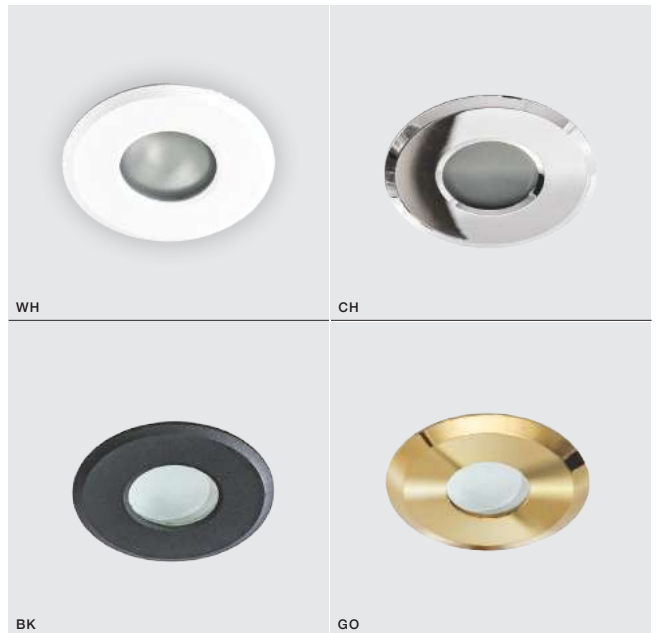

OSCAR IP44

Downlights

OSCAR IP44

bulb not included

voltage: 230V	connect GU10 1x 7W only LED
IP44	
	installation place
	inlet opening Ø 6,5cm

COLOUR / NEW INDEX NO.

- WHITE (WH) **AZ1714**
- CHROME (CH) **AZ1715**
- BLACK (BK) **AZ2692**
- GOLD (GO) **AZ2800**