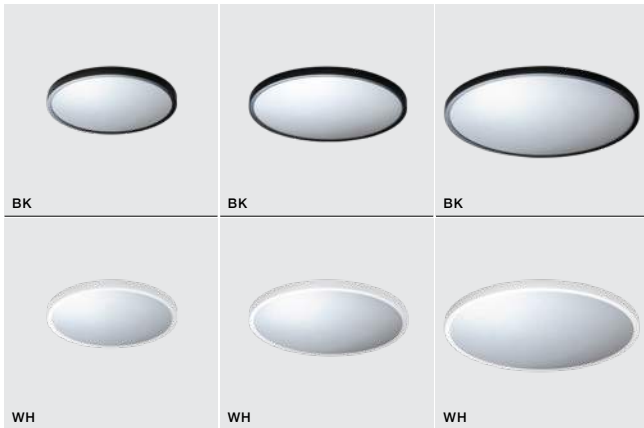

MALTA R 60 3000K / 4000K

LED integrated

voltage: 230V	LED 48W 4100lm 3000K		
IP20	LED 48W 4400lm 4000K		
technical specification	installation place		
	beam angle: 115°		

COLOUR / NEW INDEX NO.

- ☐ 3000K WHITE (WH) **AZ4253**
- ☒ 3000K BLACK (BK) **AZ4255**
- ☐ 4000K WHITE (WH) **AZ4254**
- ☒ 4000K BLACK (BK) **AZ4256**

* - EXPLANATION SHORTCUT PAGE 2 (E)