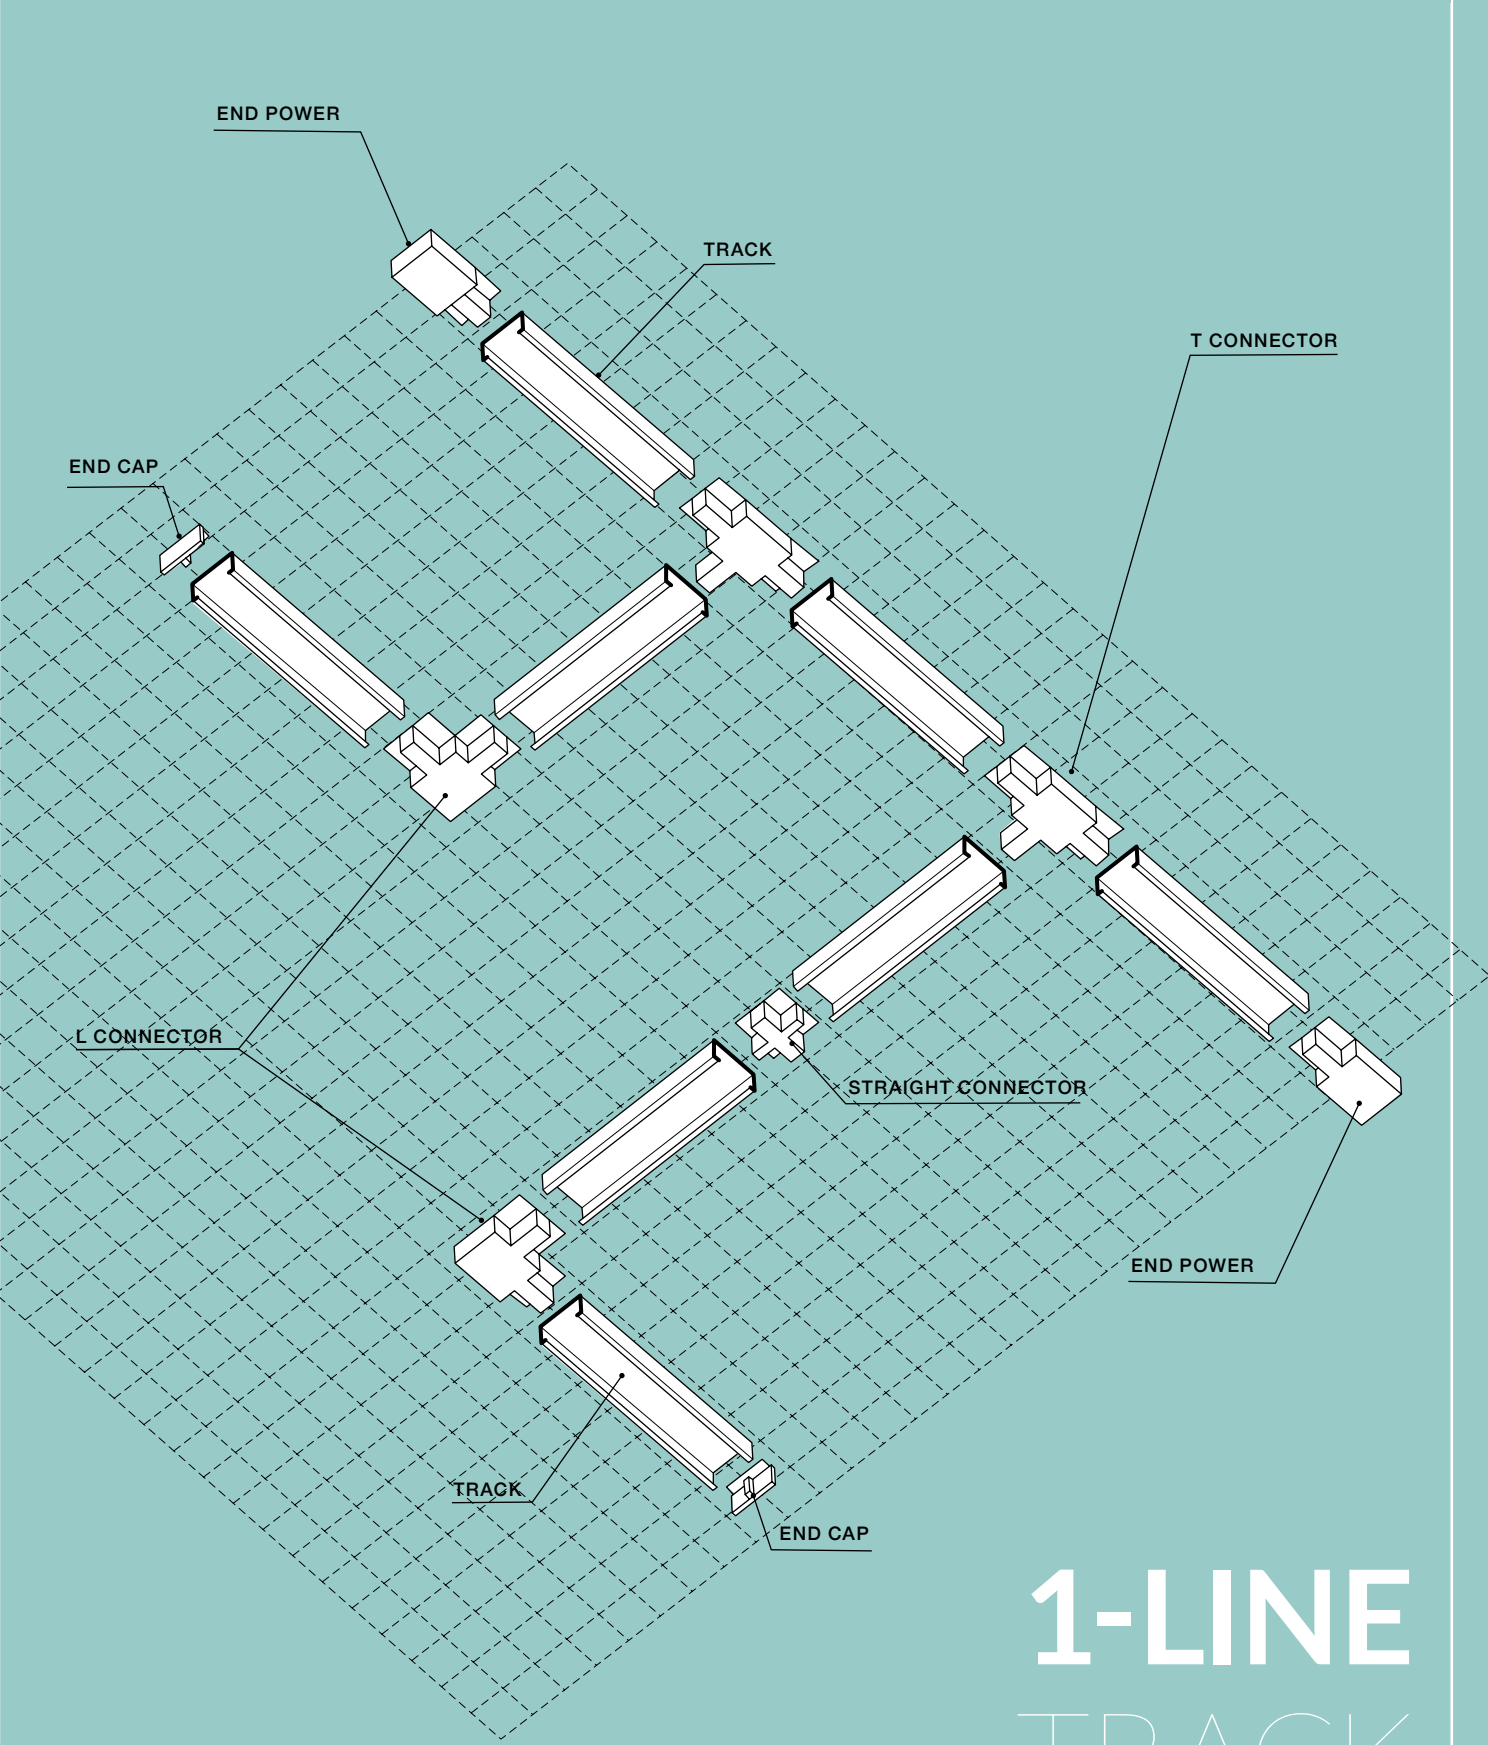

SYSTEM COMPONENTS NAMES FOR 1-LINE TRACK SYSTEM

1-LINE
TRACK