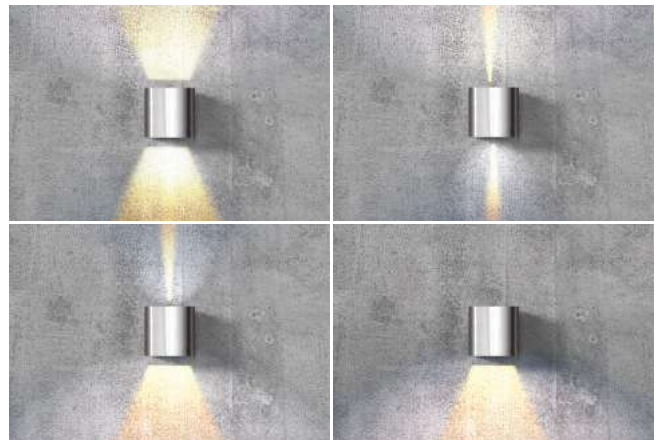

LETICIA 2 LED

LED integrated

voltage: 230V	LED 2x3W 3000K 420lm	LED
IP54		
technical specification	installation place	
	beam angle: adjustable max 90°	

COLOUR / NEW INDEX NO.

- DARK GRAY (DGR) **AZ2189**
- WHITE (WH) - **AZ2190**

FOUR ADJUSTABLE LIGHT ANGLE TILT 90°