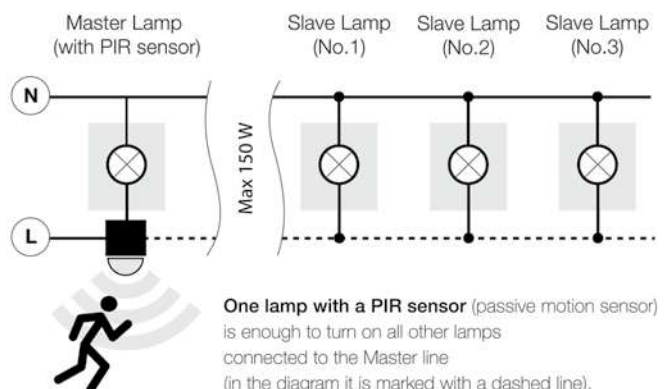

- BLACK (BK) **AZ4473**
- DARK GREY (DGR) **AZ4474**

MASTER SLAVE SYSTEM

VENTA IP54

372

Outdoor lamps

VENTA

bulb not included

voltage: 230V	E27 1x MAX 40W	<input type="checkbox"/>
IP54	installation place	<input type="checkbox"/>