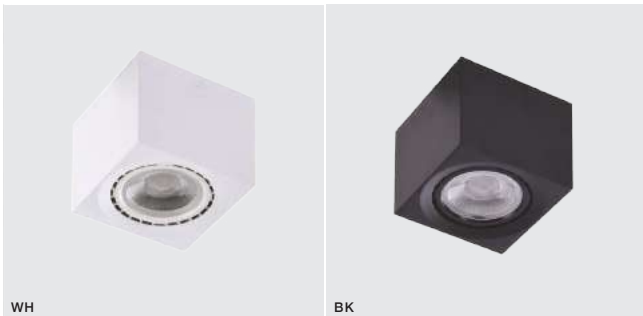

new

BK *

ECO ALEX V.2

bulb not included

voltage: 230V	ES111 1 x MAX 16W	
IP20	installation place	

COLOUR / NEW INDEX NO.

- ☐ WHITE (WH) **AZ4318**
- ☒ BLACK (BK) **AZ4317**