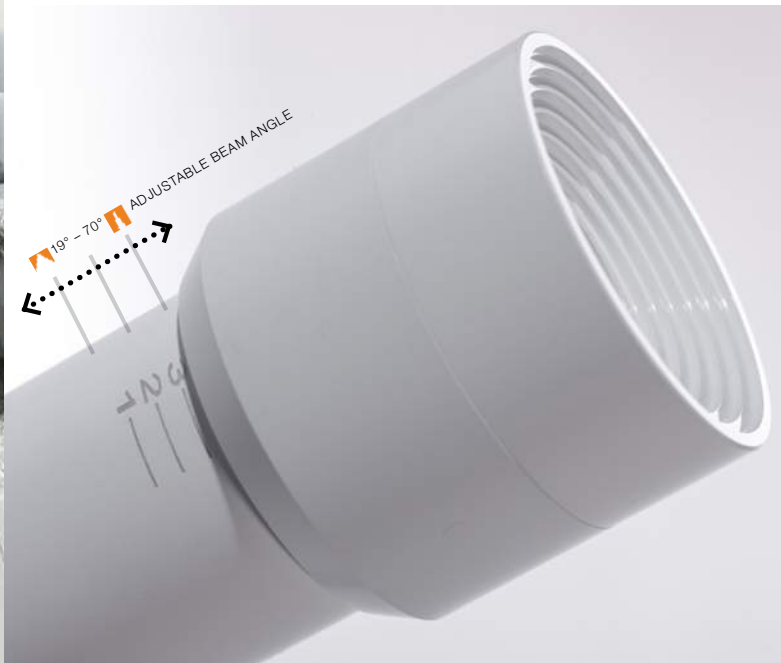

BK

* - EXPLANATION SHORTCUT PAGE 2 (E)