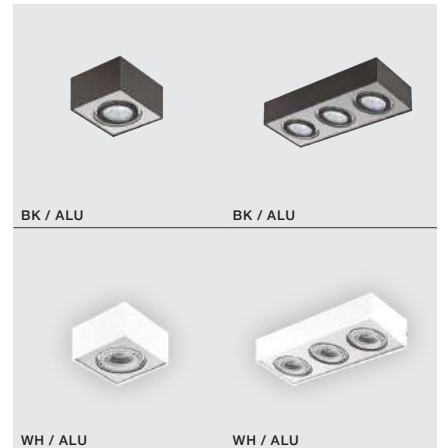

BK / ALU

BK / ALU

WH / ALU

WH / ALU