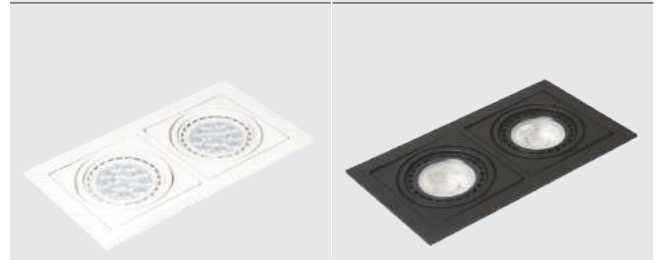

VERDI

Downlights

VERDI

bulb not included

voltage: 230V	connect 1x ES111 MAX 50W or ADAP111
IP20	connect GU10 1x Max 40W
	installation place
	inlet opening 17x17cm

COLOUR / NEW INDEX NO.

- ☐ WHITE (WH) **AZ3526**
- ☒ BLACK (BK) **AZ3527**

TILT 45°

VERDI 2

bulb not included

voltage: 230V	connect 2x ES111 MAX 50W or ADAP111
IP20	connect GU10 2x Max 40W
	installation place
	inlet opening 30x17cm

COLOUR / NEW INDEX NO.

- ☐ WHITE (WH) **AZ3528**
- ☒ BLACK (BK) **AZ3529**

TILT 45°

WH

BK

WH

BK

WH

BK

VERDI 3

bulb not included

voltage: 230V	connect 3x ES111 MAX 50W or ADAP111
IP20	connect GU10 3x Max 40W
	installation place
	inlet opening 45x17cm

COLOUR / NEW INDEX NO.

- ☐ WHITE (WH) **AZ3530**
- ☒ BLACK (BK) **AZ3531**

TILT 45°

* - EXPLANATION SHORTCUT PAGE 2 (E)