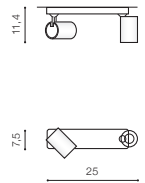

COLOUR / NEW INDEX NO.

- BLACK (BK) **AZ3195**
- WHITE (WH) **AZ3196**