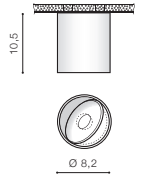

* - EXPLANATION SHORTCUT PAGE 2 (E)