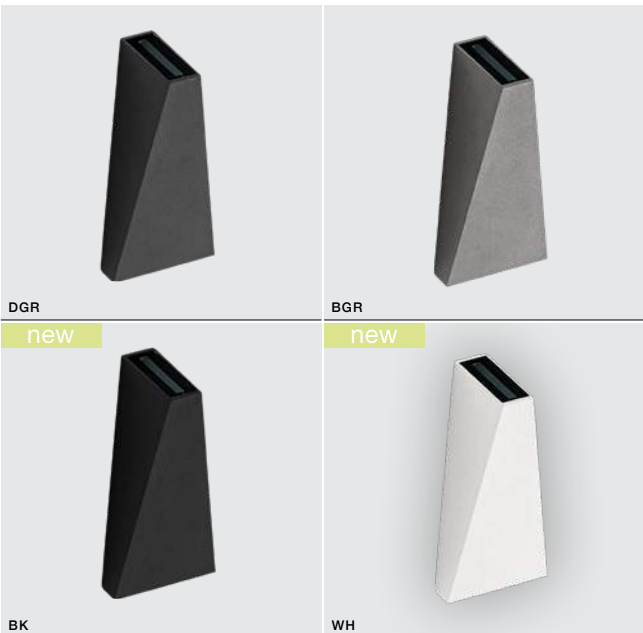

* - EXPLANATION SHORTCUT PAGE 2 (E)

BK *

ZITA XL

LED integrated

voltage: 230V	LED 6W 450lm 3000K	
IP54	installation place	
technical specification	beam angle: 35°	

COLOUR / NEW INDEX NO.

- DARK GREY (DGR) **AZ2200**
- BRIGHT GREY (BGR) **AZ2201**
- BLACK (BK) **AZ4150**
- WHITE (WH) **AZ4151**