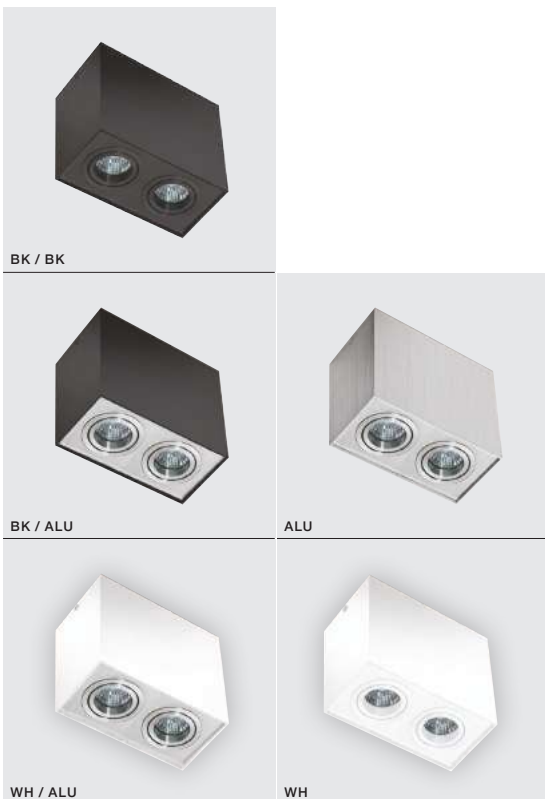

* - EXPLANATION SHORTCUT PAGE 2 (E)