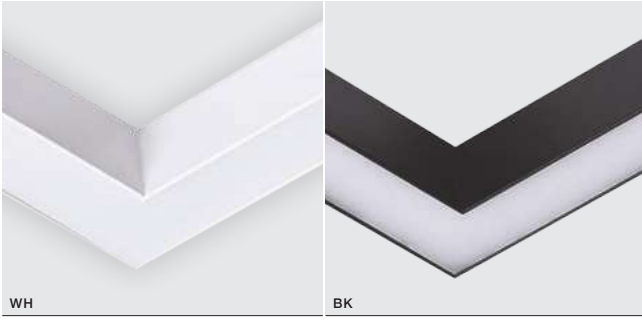

SAGA TRACK

Track Magnetic

SAGA TRACK MAGNETIC CORNER A 24W MILKY120 3000K / 4000K

LED integrated

voltage: 48V

IP20

technical

specification

LED 24W 1200lm 3000K

LED 24W 1300lm 4000K

installation: Track Magnetic – 52 or 27

beam angle: 120°

COLOUR / NEW INDEX NO.

- ☐ 3000K WHITE (WH) **AZ4614**
- ☐ 3000K BLACK (BK) **AZ4613**
- ☐ 4000K WHITE (WH) **AZ4616**
- ☐ 4000K BLACK (BK) **AZ4615**