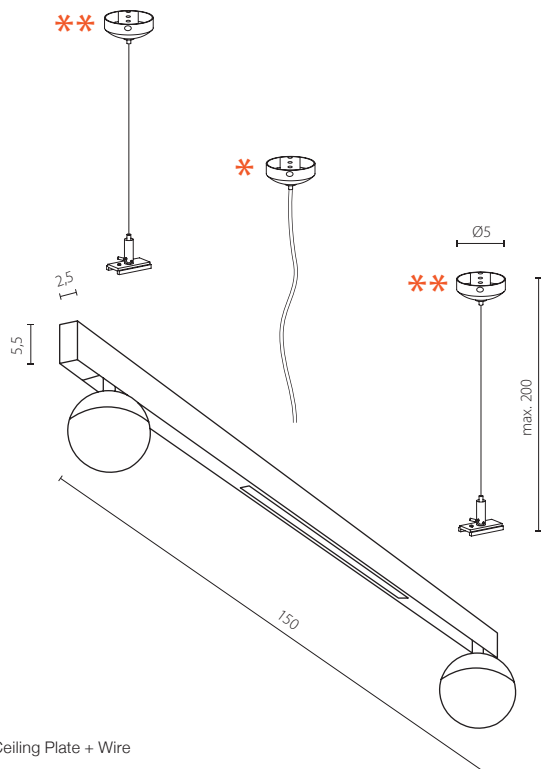

Set specification:

- AZ4806 = AZ4640 + AZ4669 + AZ4652 + AZ4607+2x AZ4630
- AZ4807 = AZ4640 + AZ4669 + AZ4652 + AZ4607+2x AZ4632
- AZ4808 = AZ4641 + AZ4670 + AZ4653 + AZ4608+2x AZ4632
- AZ4809 = AZ4640 + AZ4671 + AZ4652 + AZ4609+2x AZ4631