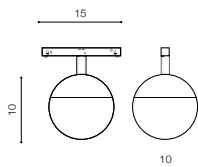

ELIN TRACK MAGNETIC 7W 3000K / 4000K

LED integrated

voltage: 48V

IP20

technical
specification

LED 7W 850lm 3000K

LED 7W 900lm 4000K

installation: Track Magnetic – 52 or 27

beam angle: 190°