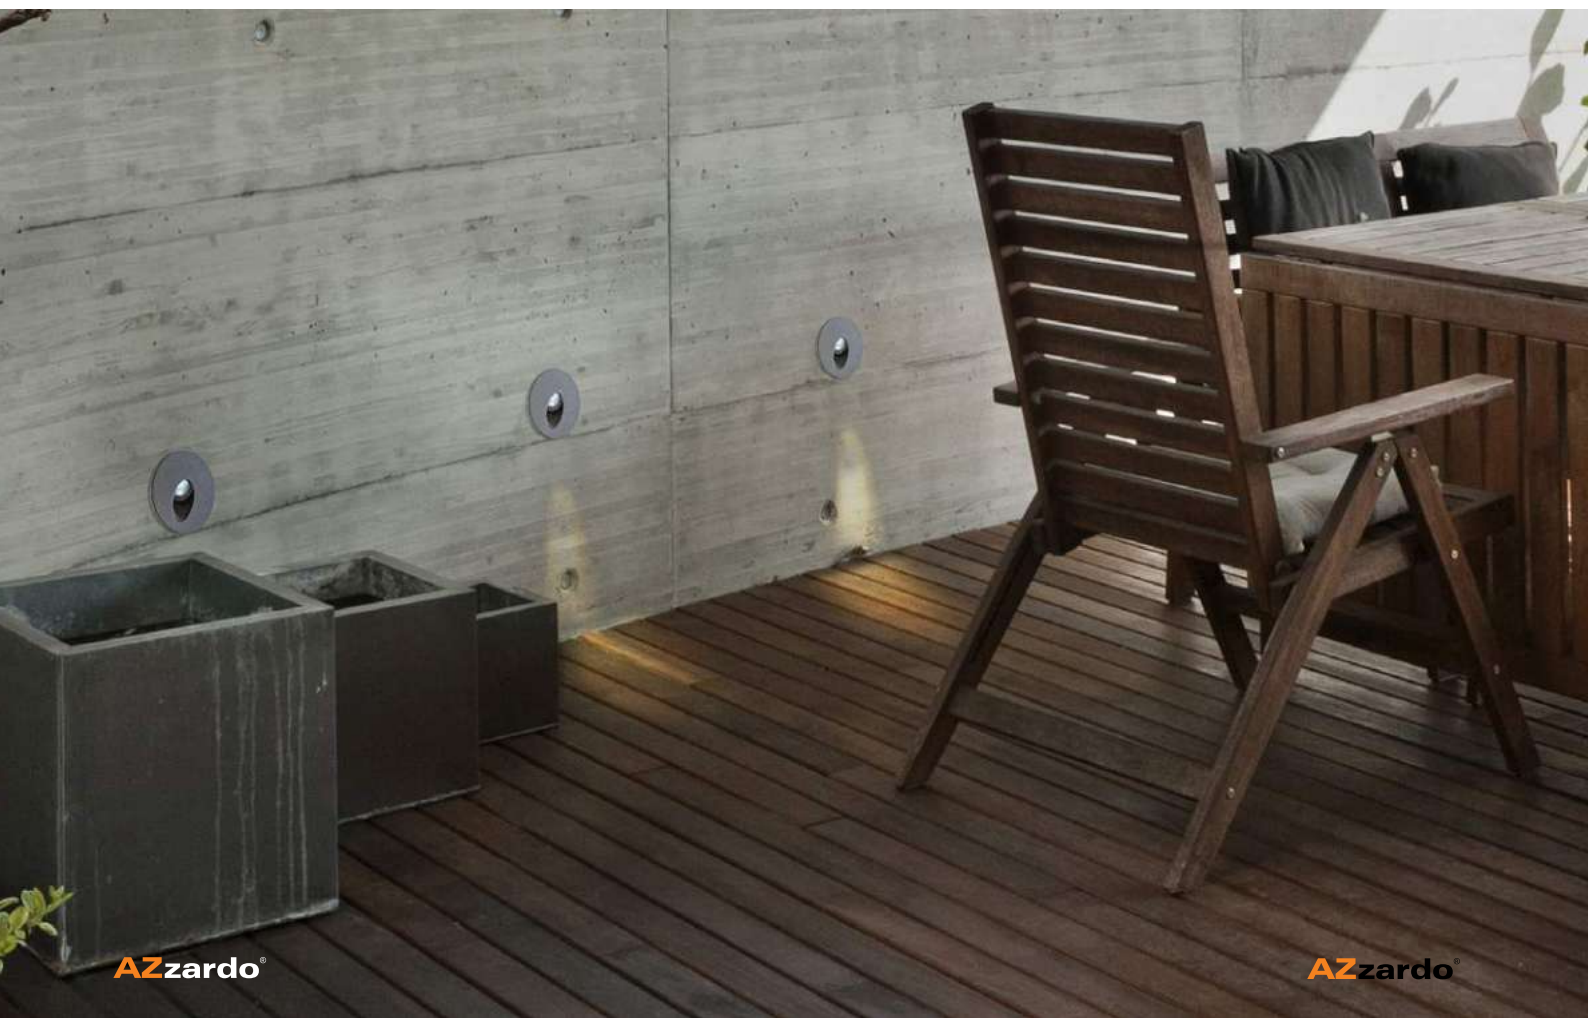

LED integrated

voltage: 230V

LED 3W 250lm 3000K

LED

IP54

technical specification

installation place inlet opening Ø 7,2cm

beam angle: 10°

COLOUR / NEW INDEX NO.

DARK GREY (DGR) **AZ2183**