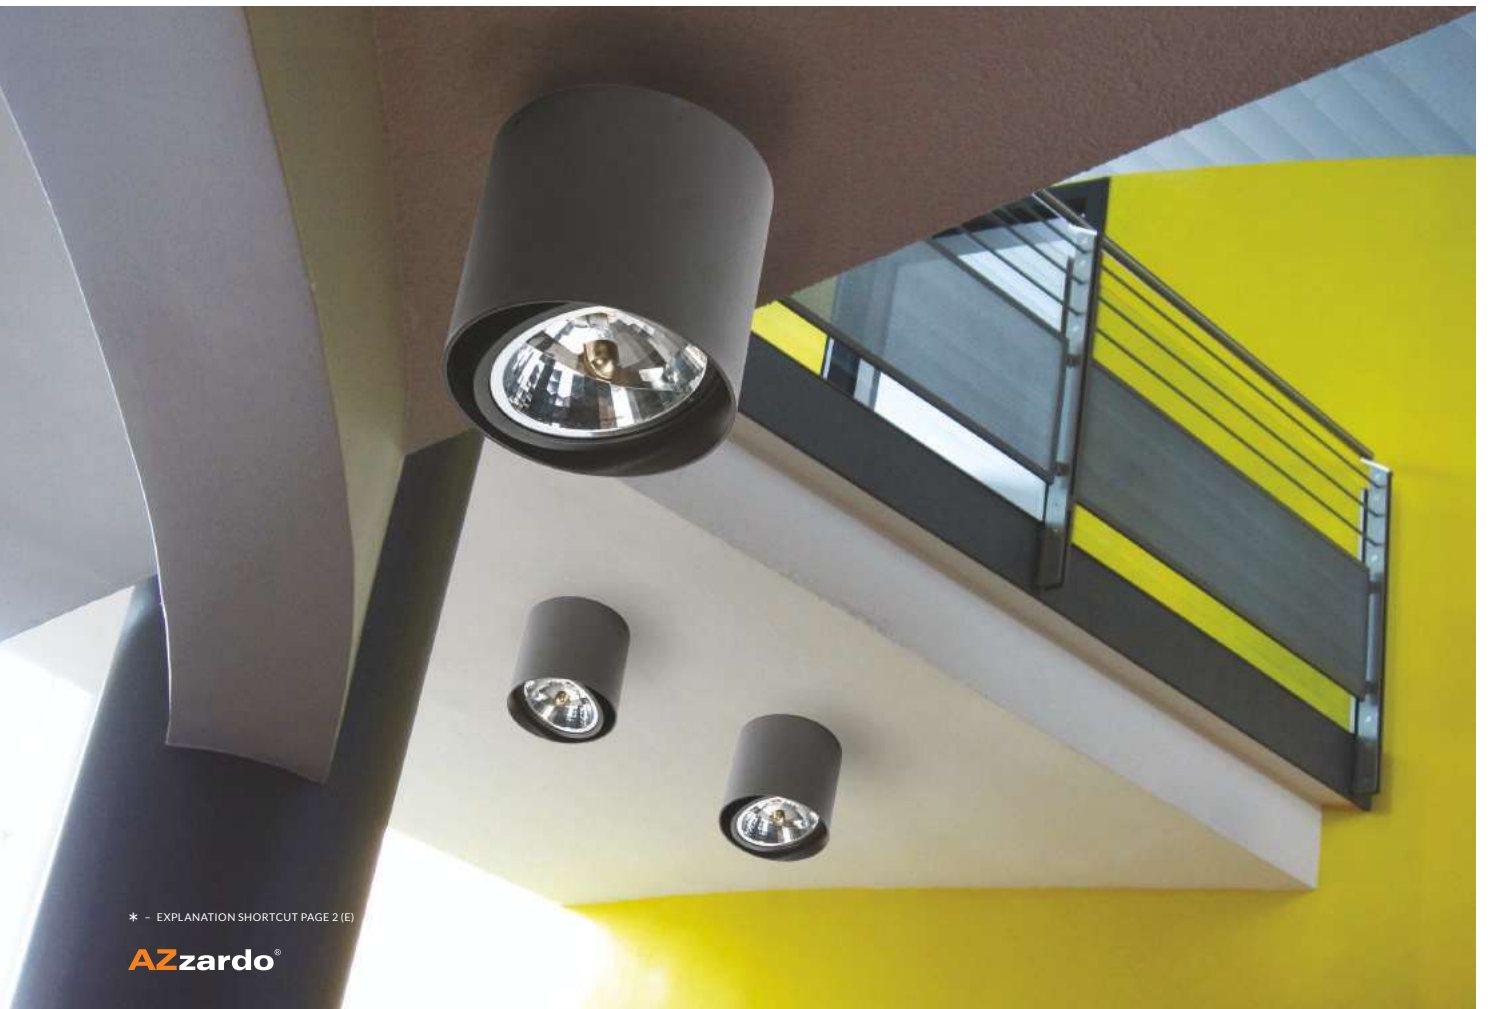

* - EXPLANATION SHORTCUT PAGE 2 (E)