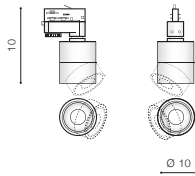

COLOUR / NEW INDEX NO.

- ☐ 3000K WHITE (WH) **AZ4550**
- ☒ 3000K BLACK (BK) **AZ4549**
- ☐ 4000K WHITE (WH) **AZ4552**
- ☒ 4000K BLACK (BK) **AZ4551**