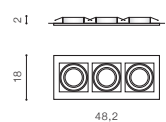

COLOUR / NEW INDEX NO.

- ☐ WHITE (WH) **AZ3530**
- ☒ BLACK (BK) **AZ3531**

TILT 45°

* - EXPLANATION SHORTCUT PAGE 2 (E)