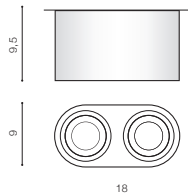

BRANT IP44

bulb not included

voltage: 230V	connect GU10 1x Max 50W
IP44	
	installation place

COLOUR / NEW INDEX NO.

- ☒ CHROME (CH) **AZ2691**
- ☐ WHITE (WH) **AZ2690**

BRANT 2 IP44

bulb not included

voltage: 230V	connect GU10 2x Max 50W
IP44	
	installation place

COLOUR / NEW INDEX NO.

- ☒ CHROME (CH) **AZ2817**
- ☐ WHITE (WH) **AZ2816**