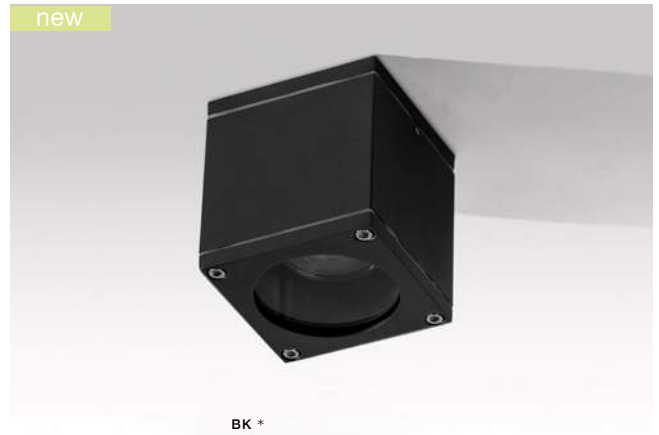

JOE SQUARE

bulb not included

voltage: 230V	GU10 1x MAX 35W
IP54	
	installation place

COLOUR / NEW INDEX NO.

- DARK GREY (DGR) **AZ3323**
- WHITE (WH) **AZ3324**
- BLACK (BK) **AZ4270**