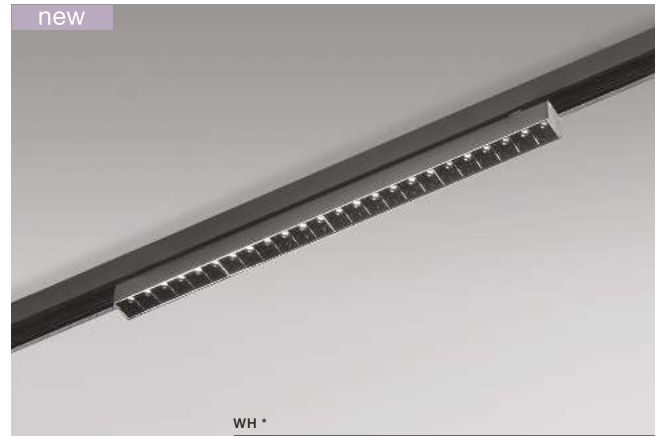

KIRA TRACK MAGNETIC 20W POINTS50 CCT SMART LED integrated

voltage: 48V	LED 24W 1450lm	
IP20	installation: Track Magnetic – 52 or 27	
technical specification	beam angle: 50°	

COLOUR / NEW INDEX NO.

BLACK (BK)	AZ4902