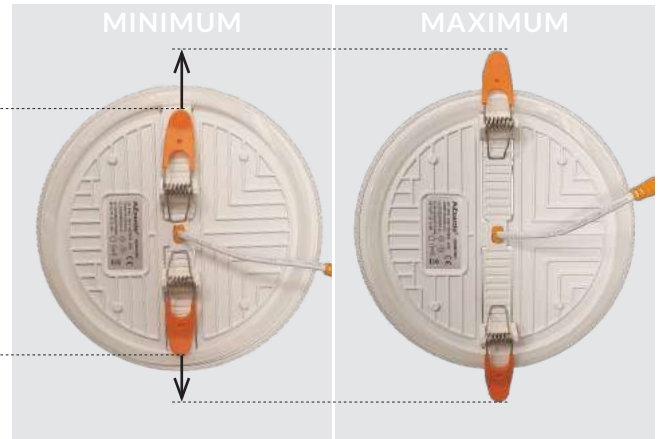

COLOUR / NEW INDEX NO.

- 3000K WHITE (WH) **AZ4385**
- 4000K WHITE (WH) **AZ4386**

Adjusting the position of the wings in relation to the diameter of the hole, the range of the size of the hole from (inlet opening)