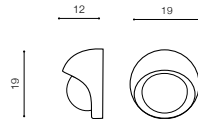

* - EXPLANATION SHORTCUT PAGE 2 (E)