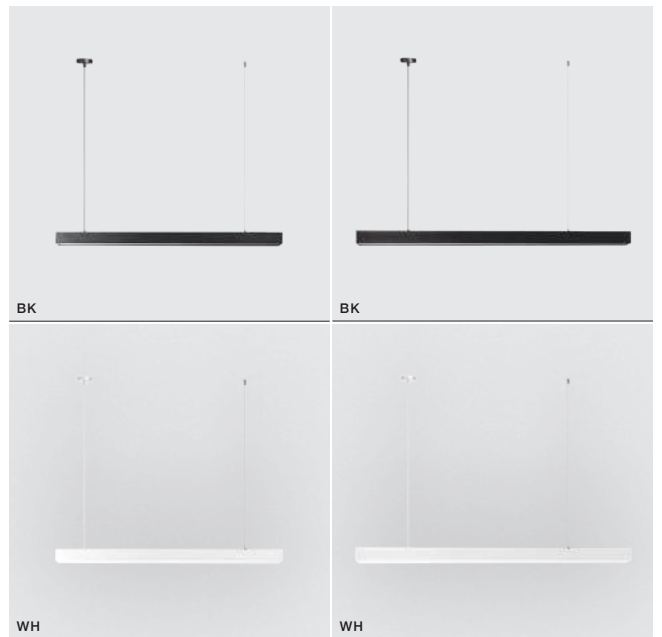

BK

BK

WH

WH

* - EXPLANATION SHORTCUT PAGE 2 (E)