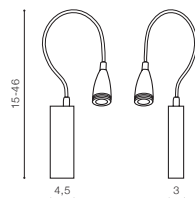

COLOUR / NEW INDEX NO.

- ☐ WHITE (WH) **AZ1547**
- ☒ BLACK (BK) **AZ1548**
- ☐ CHROME (CH) **AZ1546**

* - EXPLANATION SHORTCUT PAGE 2 (E)