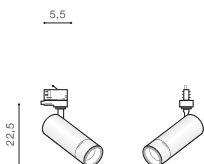

WH *

GALILEO TRACK 3 LINE 15W 3000K

LED integrated

voltage: 230V
IP20

LED 15W 1200lm 3000K

technical
specification

installation place: Track 3 Line

beam angle: 12°÷ 35°

COLOUR / NEW INDEX NO.

- ☐ WHITE (WH) **AZ4066**
- ☒ BLACK (BK) **AZ4067**

12° 35°