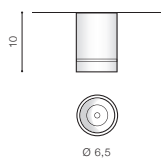

installation place

beam angle: 60°

COLOUR / NEW INDEX NO.

- WHITE (WH) **AZ3375**
- BLACK (BK) **AZ3376**

ROTONDO

Exposed downlights

ROTONDO

bulb not included