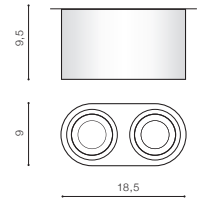

BRANT

Exposed downlights

BRANT

bulb not included

voltage: 230V	connect GU10 1x Max 50W
IP20	
	installation place

COLOUR / NEW INDEX NO.

- BLACK (BK) **AZ2819**
- WHITE (WH) **AZ2818**
- BLACK / CHROME (BK / CH) **AZ2929**

TILT 20°

BRANT 2

bulb not included

voltage: 230V	connect GU10 2x Max 50W
IP20	
	installation place

COLOUR / NEW INDEX NO.

- BLACK (BK) **AZ2821**
- WHITE (WH) **AZ2820**
- BLACK / CHROME (BK / CH) **AZ2930**

TILT 20°