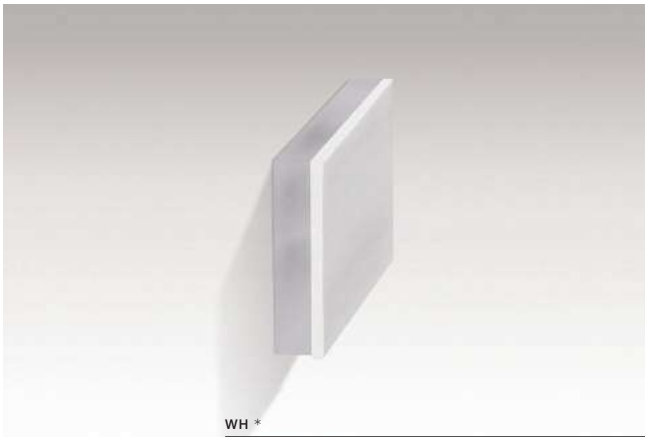

OZ

LED integrated

voltage: 230V

LED 1W 85lm 4000K

IP20

LED

technical specification

installation place ☐ inlet opening Ø 4,8cm
beam angle: 360°

COLOUR / NEW INDEX NO.

- BLACK (BK) **AZ3372**
- WHITE (WH) **AZ3373**
- SATIN NICKEL (SN) **AZ3374**