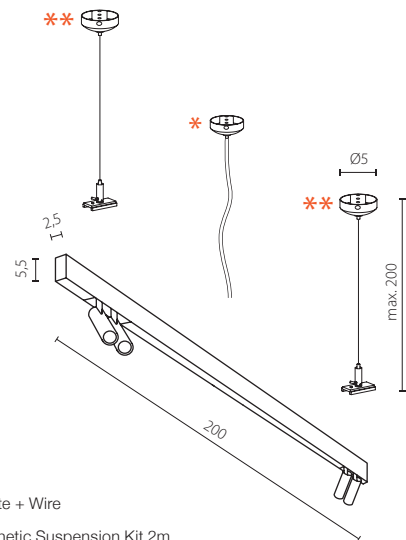

TRACK MAGNETIC SET 1,5 M

Sets for Track Magnetic

TRACK MAGNETIC SET 2M 3000K

LED integrated

voltage: 48V

LED 53W 3540lm 3000K

LED

IP20

technical

installation: Track Magnetic

specification

pendant with AZ4828 or AZ4829

COLOUR / NEW INDEX NO.

	3000K BLACK/GOLD (BK/GO) AZ4818	(52M2033BK/GO)
	3000K WHITE/GOLD (WH/GO) AZ4819	(52M2033WH/GO)

Set specification:

AZ4818 = AZ4642 + AZ4671 + AZ4652 + AZ4607+2x AZ4588

AZ4819 = AZ4643 + AZ4672 + AZ4653 + AZ4608+2x AZ4588