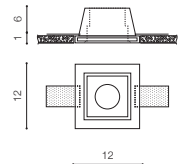

HERA GIPS SQUARE

Downlights

bulb not included

voltage: 230V	connect GU10 1x Max 40W
IP20	
	installation place
	inlet opening 10x10cm

COLOUR / NEW INDEX NO.

☐ WHITE (WH) **AZ3466**

bulb not included

voltage: 230V	connect GU10 1x Max 40W
IP20	
	installation place
	inlet opening 12x12cm

COLOUR / NEW INDEX NO.

☐ WHITE (WH) **AZ3467**

glass diffuser only included with AZ3467

Recommended plasterboard profile: 12mm

* - EXPLANATION SHORTCUT PAGE 2 (E)