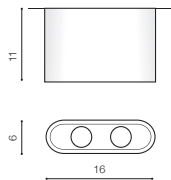

VISION

bulb not included

voltage: 230V	LED connect GU10 2x Max. 50W	
IP20		
	installation place	

COLOUR / NEW INDEX NO.

BLACK (BK) **AZ1745**