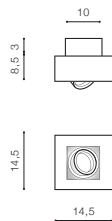

NIKEA 2 GU10

bulb not included

voltage: 230V	GU10 2x Max 50W	
IP20		
	installation place	

COLOUR / NEW INDEX NO.

- WHITE / BLACK (WH / BK) **AZ4433**
- WHITE (WH) **AZ4434**
- BLACK (BK) **AZ4435**