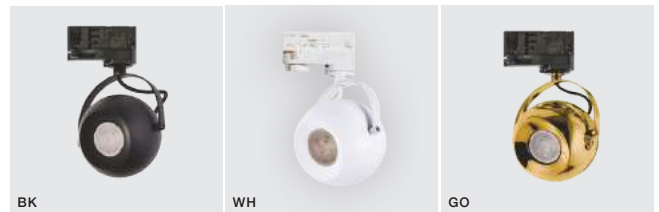

GO *

GULIA TRACK TRACK 3-LINE GU10

bulb not included ☒

voltage: 230V	LED GU10 1x Max. 50W	☒
IP20	installation place: Track 3 Line	☐

COLOUR / NEW INDEX NO.

- ☒ BLACK (BK) **AZ4710**
- ☐ WHITE (WH) **AZ4709**
- ☒ GOLD (GO) **AZ4711**