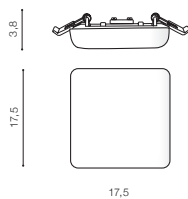

COLOUR / NEW INDEX NO.

- ☐ 3000K WHITE (WH) **AZ4388**
- ☐ 4000K WHITE (WH) **AZ4393**