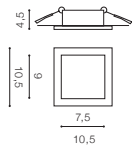

MINORKA

bulb not included ☒

voltage: 230V	GU10 1x Max 50W	
IP20	installation place	☒
	inlet opening	9,5x9,5cm

COLOUR / NEW INDEX NO.

- WHITE / BLACK (WH / BK) **AZ1362**
- BLACK / GOLD (BK/GO) **AZ2802**
- WHITE / WHITE (WH/WH) **AZ2801**
- BLACK / BLACK (BK/BK) **AZ4142**