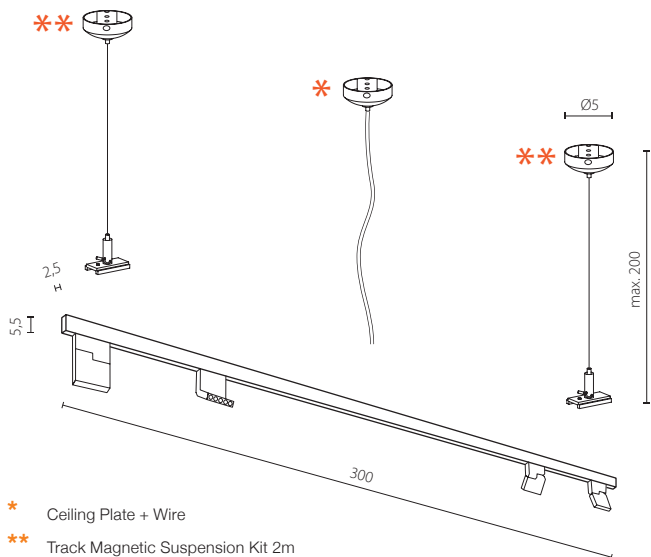

ALDO TRACK MAGNETIC 12W POINTS60 3000K BK

- * Ceiling Plate + Wire
- ** Track Magnetic Suspension Kit 2m

ALDO TRACK MAGNETIC 12W POINTS60 3000K WH

TRACK MAGNETIC SET 3 M

Sets for Track Magnetic

52M3032BK-AZ4824
track magnetic 3m, 3000K, black