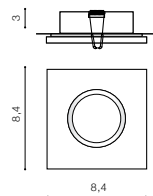

IKA ROUND IP65

bulb not included

voltage: 230V	connect GU10 1x Max. 35W
IP65	
	installation place
	inlet opening Ø 6cm

COLOUR / NEW INDEX NO.

- ☐ WHITE (WH) **AZ2865**
- ☒ BLACK (BK) **AZ3017**
- ☐ DARK GREY (DGR) **AZ4232**