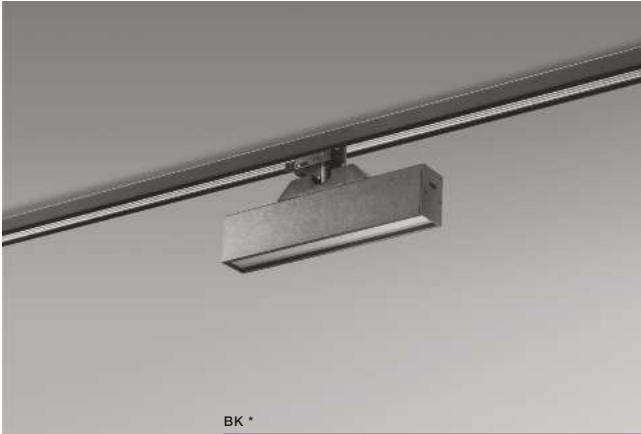

WH

WH

BK

BK

LINNEA TRACK CCT SWITCH

Track 3 Line

BK *

LINNEA 29 TRACK 12W CCT SWITCH