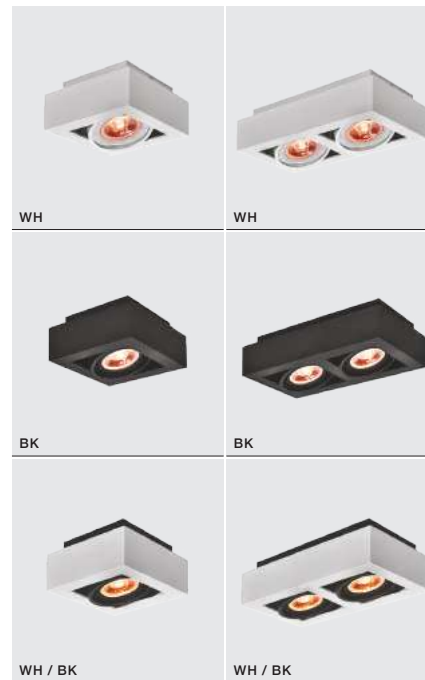

NIKEA 2 ES111

bulb not included	
voltage: 230V	ES111 2x Max 16W
IP20	installation place

COLOUR / NEW INDEX NO.

- ☒ WHITE / BLACK (WH / BK) **AZ4439**
- ☐ WHITE (WH). **AZ4440**
- ☒ BLACK (BK). **AZ4441**