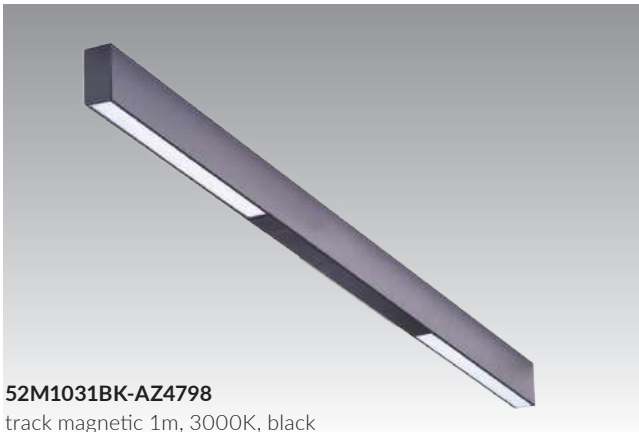

TRACK MAGNETIC SET 1 M

Sets for Track Magnetic

52M1031BK-AZ4798
track magnetic 1m, 3000K, black