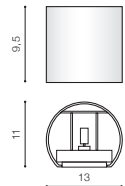

LETICIA 2

Indoor wall lamps

LETICIA 2

bulb not included ☒

voltage: 230V	connect G9 1x Max.40W	
IP20	installation place	

COLOUR / NEW INDEX NO.

- ☐ ALUMINIUM (ALU) **AZ1059**
- ☐ WHITE (WH) **AZ1058**
- ☒ BLACK / GOLD (BK / GO) **AZ2815**
- ☒ BLACK / BLACK (BK / BK) **AZ2933**

TWO ADJUSTABLE LIGHT ANGLE TILT 90°