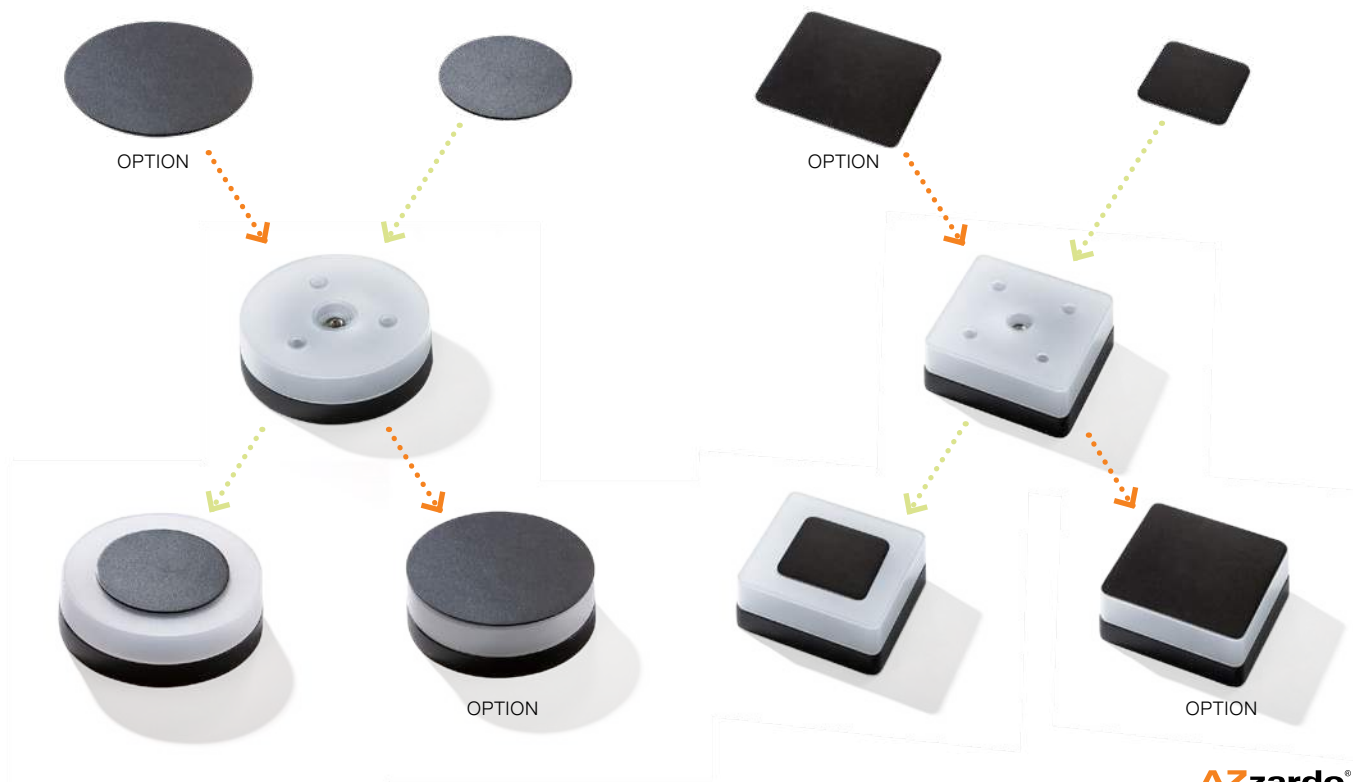

LED integrated

voltage: 230V

IP54

technical

specification

LED 9W 700lm 3000K

installation place

beam angle: 360°

COLOUR / NEW INDEX NO.

■ 3000K DARK GREY (DGR) **AZ4460**

LED integrated

voltage: 230V

IP54

technical

specification

LED 9W 700lm 3000K

LED 9W 700lm 4000K

installation place

beam angle: 360°

COLOUR / NEW INDEX NO.

■ 3000K BLACK (BK) **AZ4461**

■ 4000K BLACK (BK) **AZ4462**

2 IN 1

THERE ARE 2 TYPES OF FRONT COVER FOR THE LAMP INCLUDED.
THANKS TO MAGNETIC FIXING SYSTEM THEY CAN BE EASILY CHANGED OR REMOVED COMPLETELY.