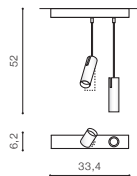

LENS 2 SQUARE

Exposed downlights

LENS 2 SQUARE

bulb not included ☒

voltage: 230V	LED GU10 2xMax 35W	☒
IP20		
	installation place	☐

COLOUR / NEW INDEX NO.

- ☐ WHITE / WHITE (WH/WH) **AZ3519**
- ☒ BLACK / BLACK (BK/BK) **AZ3520**
- ☒ BLACK / GOLD (BK/GO) **AZ3521**

AZZARDO PATENT EU