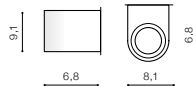

BK *

RIMINI 2

bulb not included

voltage: 230V	GU10 2x MAX 35W	
IP54		
	installation place	

COLOUR / NEW INDEX NO.

- DARK GREY (DGR) **AZ2178**
- WHITE (WH) **AZ2177**
- BLACK (BK) **AZ4266**