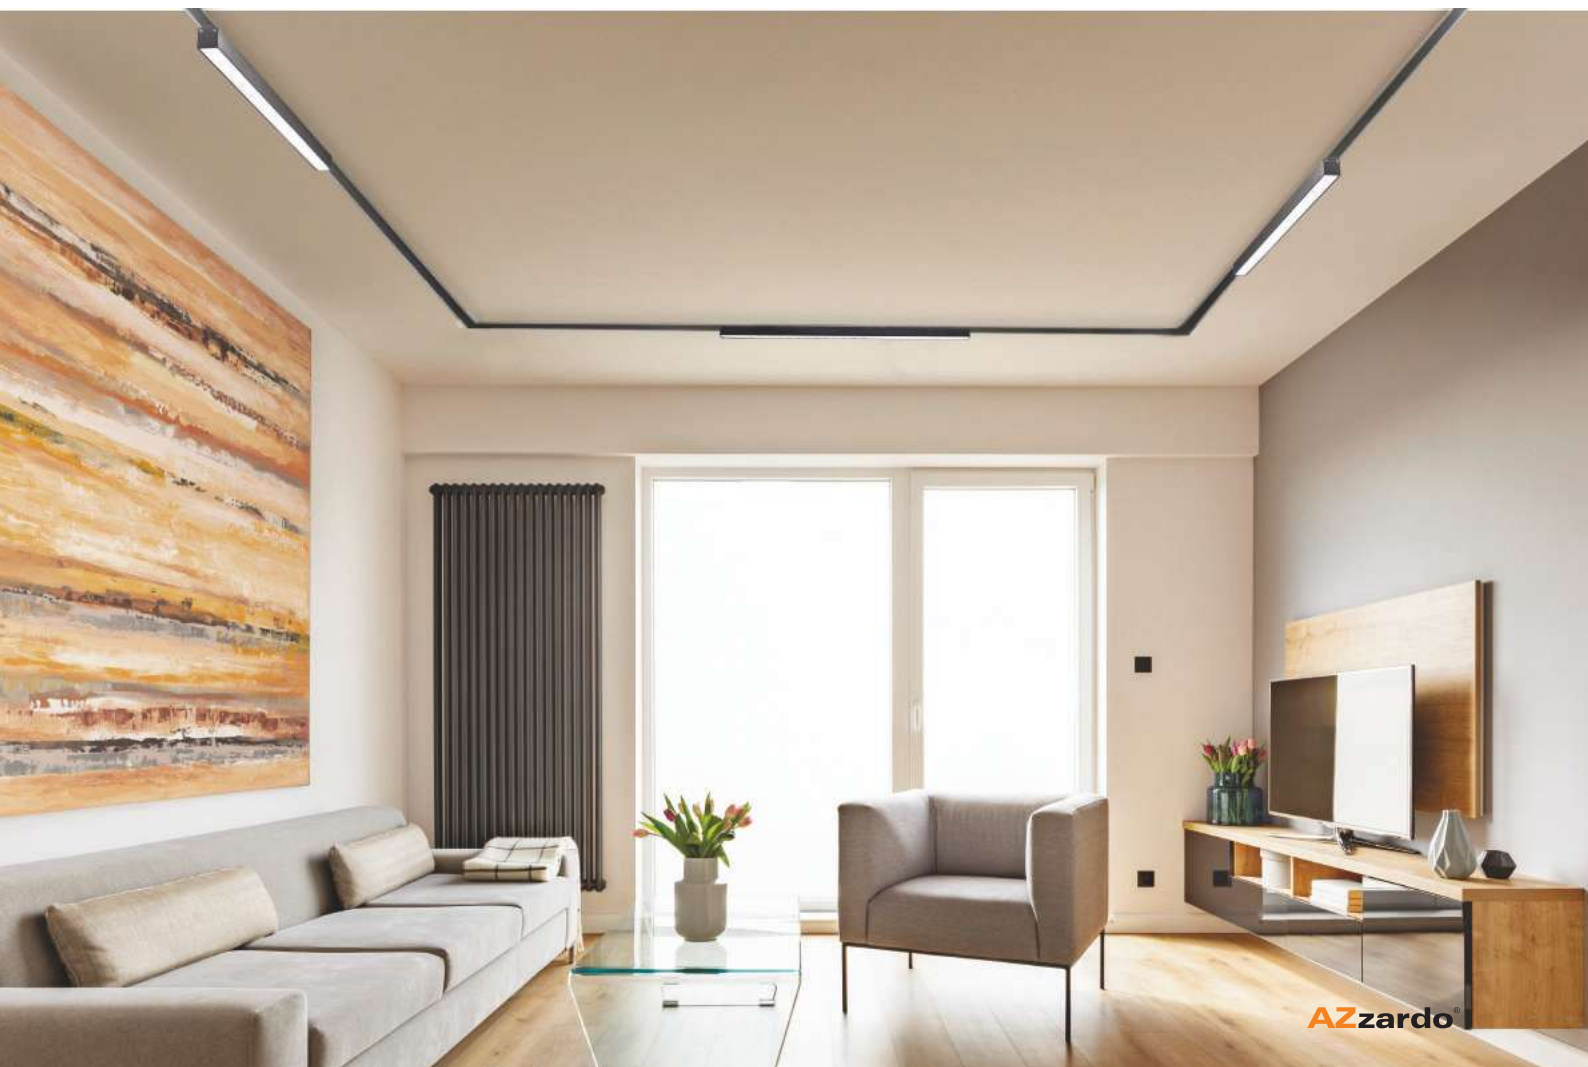

specification

LED 36W 1800lm 3000K

installation: Track Magnetic – 52 or 27

beam angle: 120°

COLOUR / NEW INDEX NO.

- WHITE (WH) **AZ4612**
- BLACK (BK) **AZ4611**

* - EXPLANATION SHORTCUT PAGE 2 (E)

SAGA TRACK