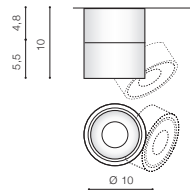

COSTA SPOT

LED integrated

voltage: 230V	LED 12W 1020lm 3000K	
IP20		
technical specification	installation place inlet opening Ø 8,9cm	
	beam angle: 24°	

COLOUR / NEW INDEX NO.

- ☒ WHITE/WHITE (WH/WH) **AZ2705**
- ☒ BLACK/BLACK (BK/BK) **AZ2706**