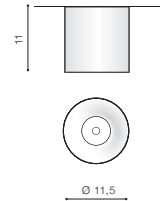

voltage: 230V	LED 30W 2400lm 3000K	LED integrated
IP20		LED
technical specification	installation place	beam angle: 23°

COLOUR / NEW INDEX NO.

- BLACK (BK) **AZ4156**
- WHITE (WH) **AZ4155**
- GOLD (GO) **AZ4157**

voltage: 230V	LED 30W DIMM 2400lm 3000K	LED integrated
IP20		LED
technical specification	installation place	beam angle: 23°

COLOUR / NEW INDEX NO.

- BLACK (BK) **AZ4328**
- WHITE (WH) **AZ4330**
- GOLD (GO) **AZ4329**