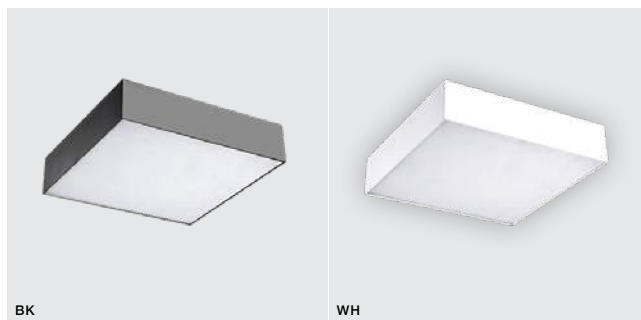

MONZA II S 50 3000K/ 4000K DIMM

LED integrated

voltage: 230V

LED 74W 6120lm 3000K

IP20

LED 74W 6120lm 4000K

LED

technical

installation place

specification

beam angle: 120°

COLOUR / NEW INDEX NO.

- ☐ 3000K WHITE (WH) **AZ3695**
- ☒ 3000K BLACK (BK) **AZ3694**
- ☐ 4000K WHITE (WH) **AZ3698**
- ☒ 4000K BLACK (BK) **AZ3697**