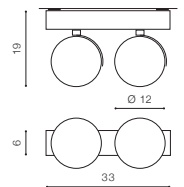

WH *

JERRY 3 230V

bulb not included

voltage: 230V	connect 3x ES111 MAX 50W	
IP20	or ADAP111 + GU10 Max 40W	
installation place		

COLOUR / NEW INDEX NO.

- ☐ WHITE (WH) **AZ1885**
- ☒ BLACK (BK) **AZ1886**