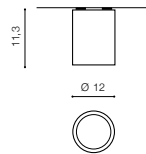

* - EXPLANATION SHORTCUT PAGE 2 (E)