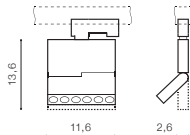

installation place: Track Electric 3 Line

beam angle: 60°

COLOUR / NEW INDEX NO.

- WHITE (WH) AZ3490
- BLACK (BK) AZ3491

NAMING OF BASIC ACCESSORIES FOR TRACK MAGNETIC SYSTEM

MAGNETIC
TRACK

MAGNETIC

track Magnetic