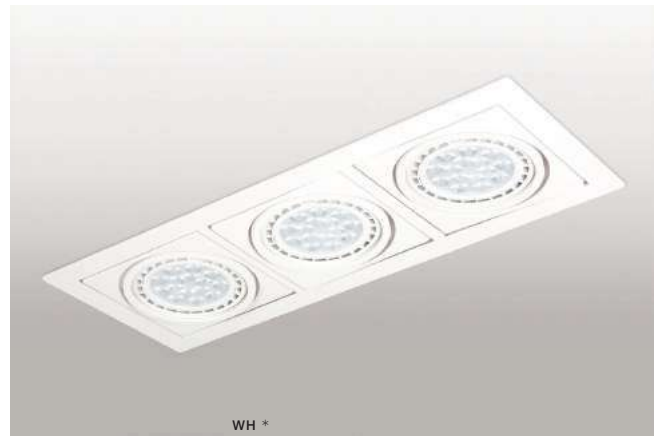

VERDI 3

bulb not included

voltage: 230V	connect 3x ES111 MAX 50W or ADAP111
IP20	connect GU10 3x Max 40W
	installation place
	inlet opening 45x17cm

COLOUR / NEW INDEX NO.

- ☐ WHITE (WH) **AZ3530**
- ☒ BLACK (BK) **AZ3531**

TILT 45°

* - EXPLANATION SHORTCUT PAGE 2 (E)