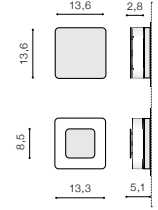

LED integrated

voltage: 230V

IP54

technical

specification

LED 9W 700lm 3000K

installation place

beam angle: 360°

COLOUR / NEW INDEX NO.

■ 3000K DARK GREY (DGR) **AZ4460**

LED integrated

voltage: 230V

IP54

technical

specification

LED 9W 700lm 3000K

LED 9W 700lm 4000K

installation place

beam angle: 360°

COLOUR / NEW INDEX NO.

■ 3000K BLACK (BK) **AZ4461**

■ 4000K BLACK (BK) **AZ4462**

2 IN 1

THERE ARE 2 TYPES OF FRONT COVER FOR THE LAMP INCLUDED.
THANKS TO MAGNETIC FIXING SYSTEM THEY CAN BE EASILY CHANGED OR REMOVED COMPLETELY.