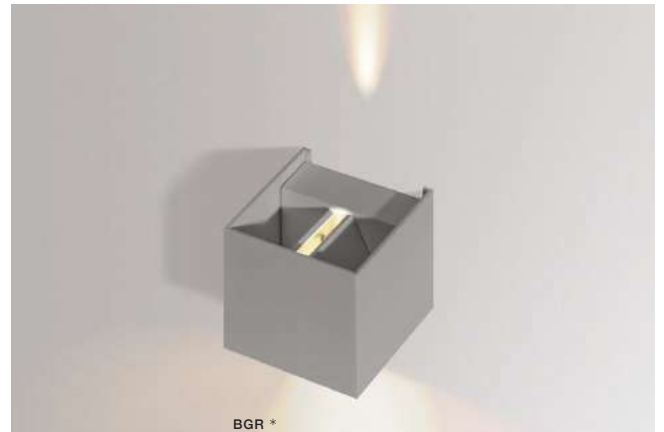

BGR *

GAMBINO

LED integrated

voltage: 230V	LED 2x3W 480 lm 3000K	LED
IP54		installation place
technical specification		beam angle: adjustable max 90°

COLOUR / NEW INDEX NO.

- ☐ WHITE (WH) **AZ0950**
- ☐ BRIGHT GREY (BGR) **AZ0958**
- ☐ DARK GREY (DGR) **AZ0957**

FOUR ADJUSTABLE LIGHT ANGLE TILT 90°