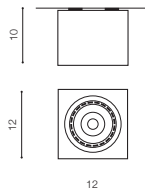

new

BK *

ECO ALEX V.2

bulb not included

voltage: 230V	ES111 1 x MAX 16W	
IP20	installation place	

COLOUR / NEW INDEX NO.

- ☐ WHITE (WH) **AZ4318**
- ☒ BLACK (BK) **AZ4317**