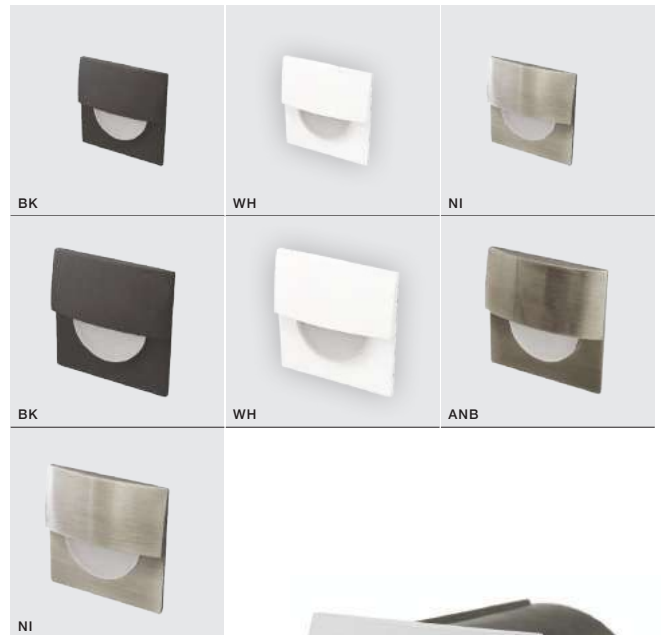

- BLACK (BK) **AZ2768**
- WHITE (WH) **AZ2769**
- ANTIQUE BRUSH (ANB) **AZ2770**
- NICKEL (NI) **AZ2771**

* - EXPLANATION SHORTCUT PAGE 2 (E)

WH

WH

BK

SN

RAGGIO

LED integrated