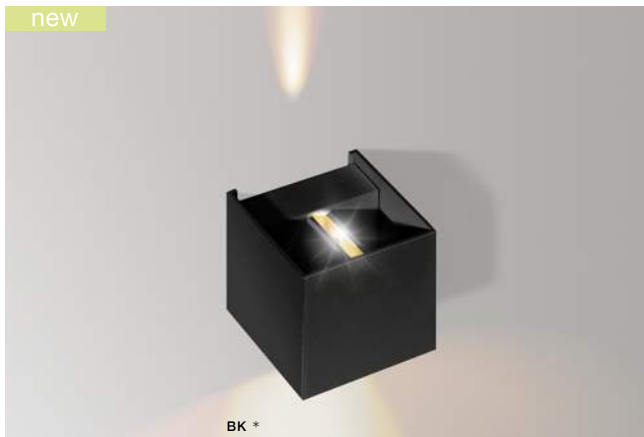

GAMBINO IP54

378

Outdoor lamps

GAMBINO 1 3000K / 4000K

LED integrated

voltage: 230V	LED 2x3W 500lm 3000K	
IP54	LED 2x3W 500lm 4000K	
technical specification	installation place	
	adjustable beam angle Max 90°	

COLOUR / NEW INDEX NO.

- ☐ 3000K WHITE (WH) **AZ0950**
- ☐ 3000K BRIGHT GREY (BGR) **AZ0958**
- ☐ 3000K DARK GREY (DGR) **AZ0957**
- ☐ 3000K BLACK (BK) **AZ4148**
- ☐ 4000K BLACK (BK) **AZ4470**
- ☐ 4000K DARK GREY (DGR) **AZ4471**
- ☐ 4000K WHITE (WH) **AZ4472**

EIGHT ADJUSTABLE LIGHT ANGLE TILT 90°