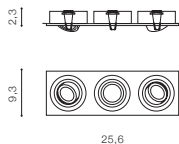

ALU *

CARO 4 SQUARE

bulb not included

voltage: 230V	connect GU10 4x Max 50W
IP20	
	installation place
	inlet opening 16x16cm

COLOUR / NEW INDEX NO.

- ALUMINIUM (ALU) **AZ2444**
- WHITE (WH) **AZ2442**

IBIZA