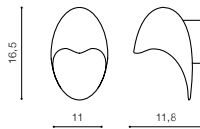

COLOUR / NEW INDEX NO.

DARK GREY (DGR) **AZ2184**