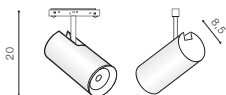

BK *

MAKITA TRACK MAGNETIC 30W CCT SMART

LED integrated

voltage: 48V

LED 30W 2340lm CCT

LED

IP20