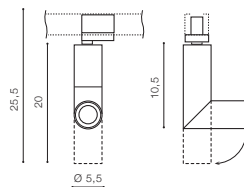

* - EXPLANATION SHORTCUT PAGE 2 (E)