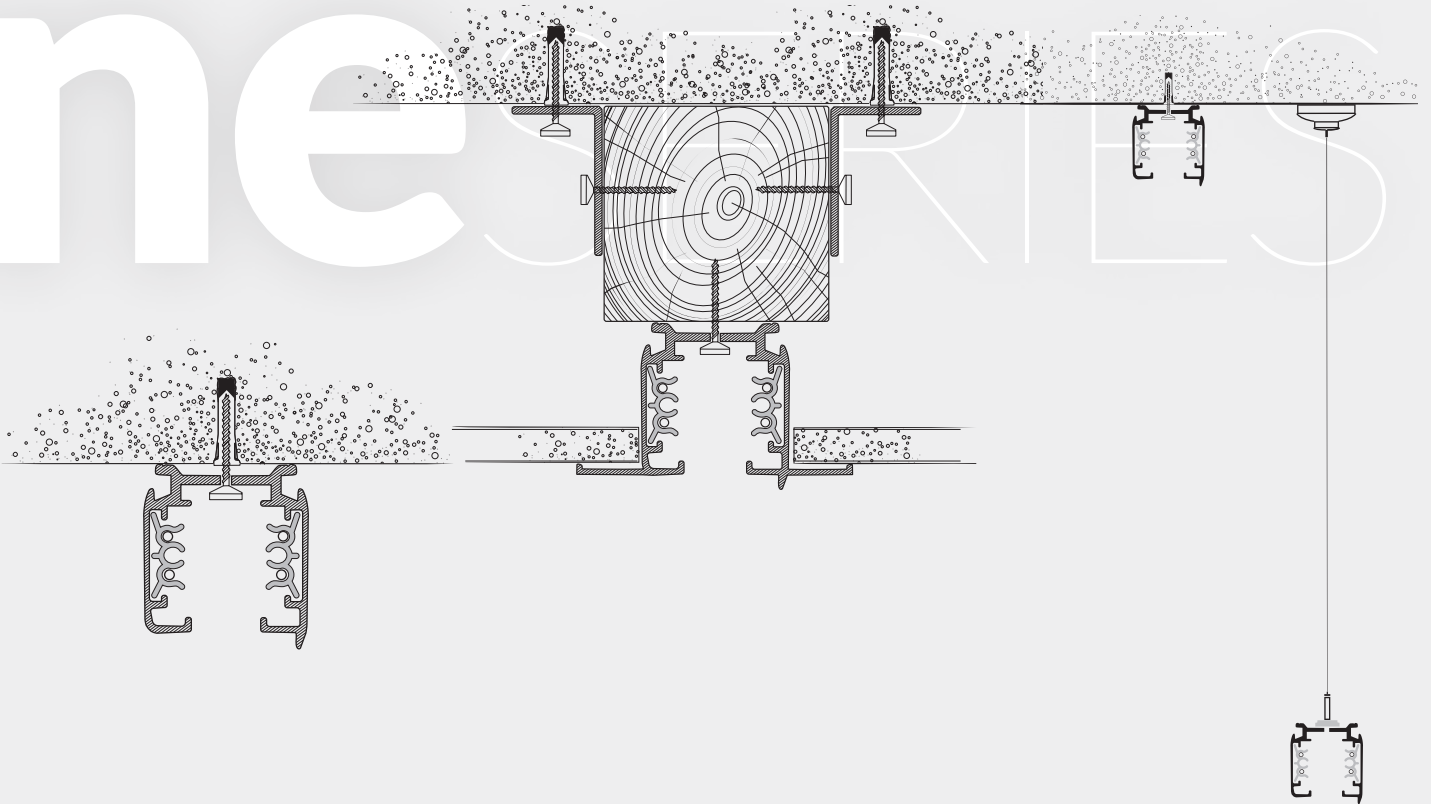

Available options for installation place – surface-mounted, flush-mounted and suspended

TRACKS GIPS (1m, 2m, 3m)

- ☒ TRACK GIPS 1m (BLACK) **AZ4290**
- ☐ TRACK GIPS 1m (WHITE) **AZ4289**
- ☒ TRACK GIPS 2m (BLACK) **AZ4292**
- ☐ TRACK GIPS 2m (WHITE) **AZ4291**
- ☒ TRACK GIPS 3m (BLACK) **AZ4294**
- ☐ TRACK GIPS 3m (WHITE) **AZ4293**