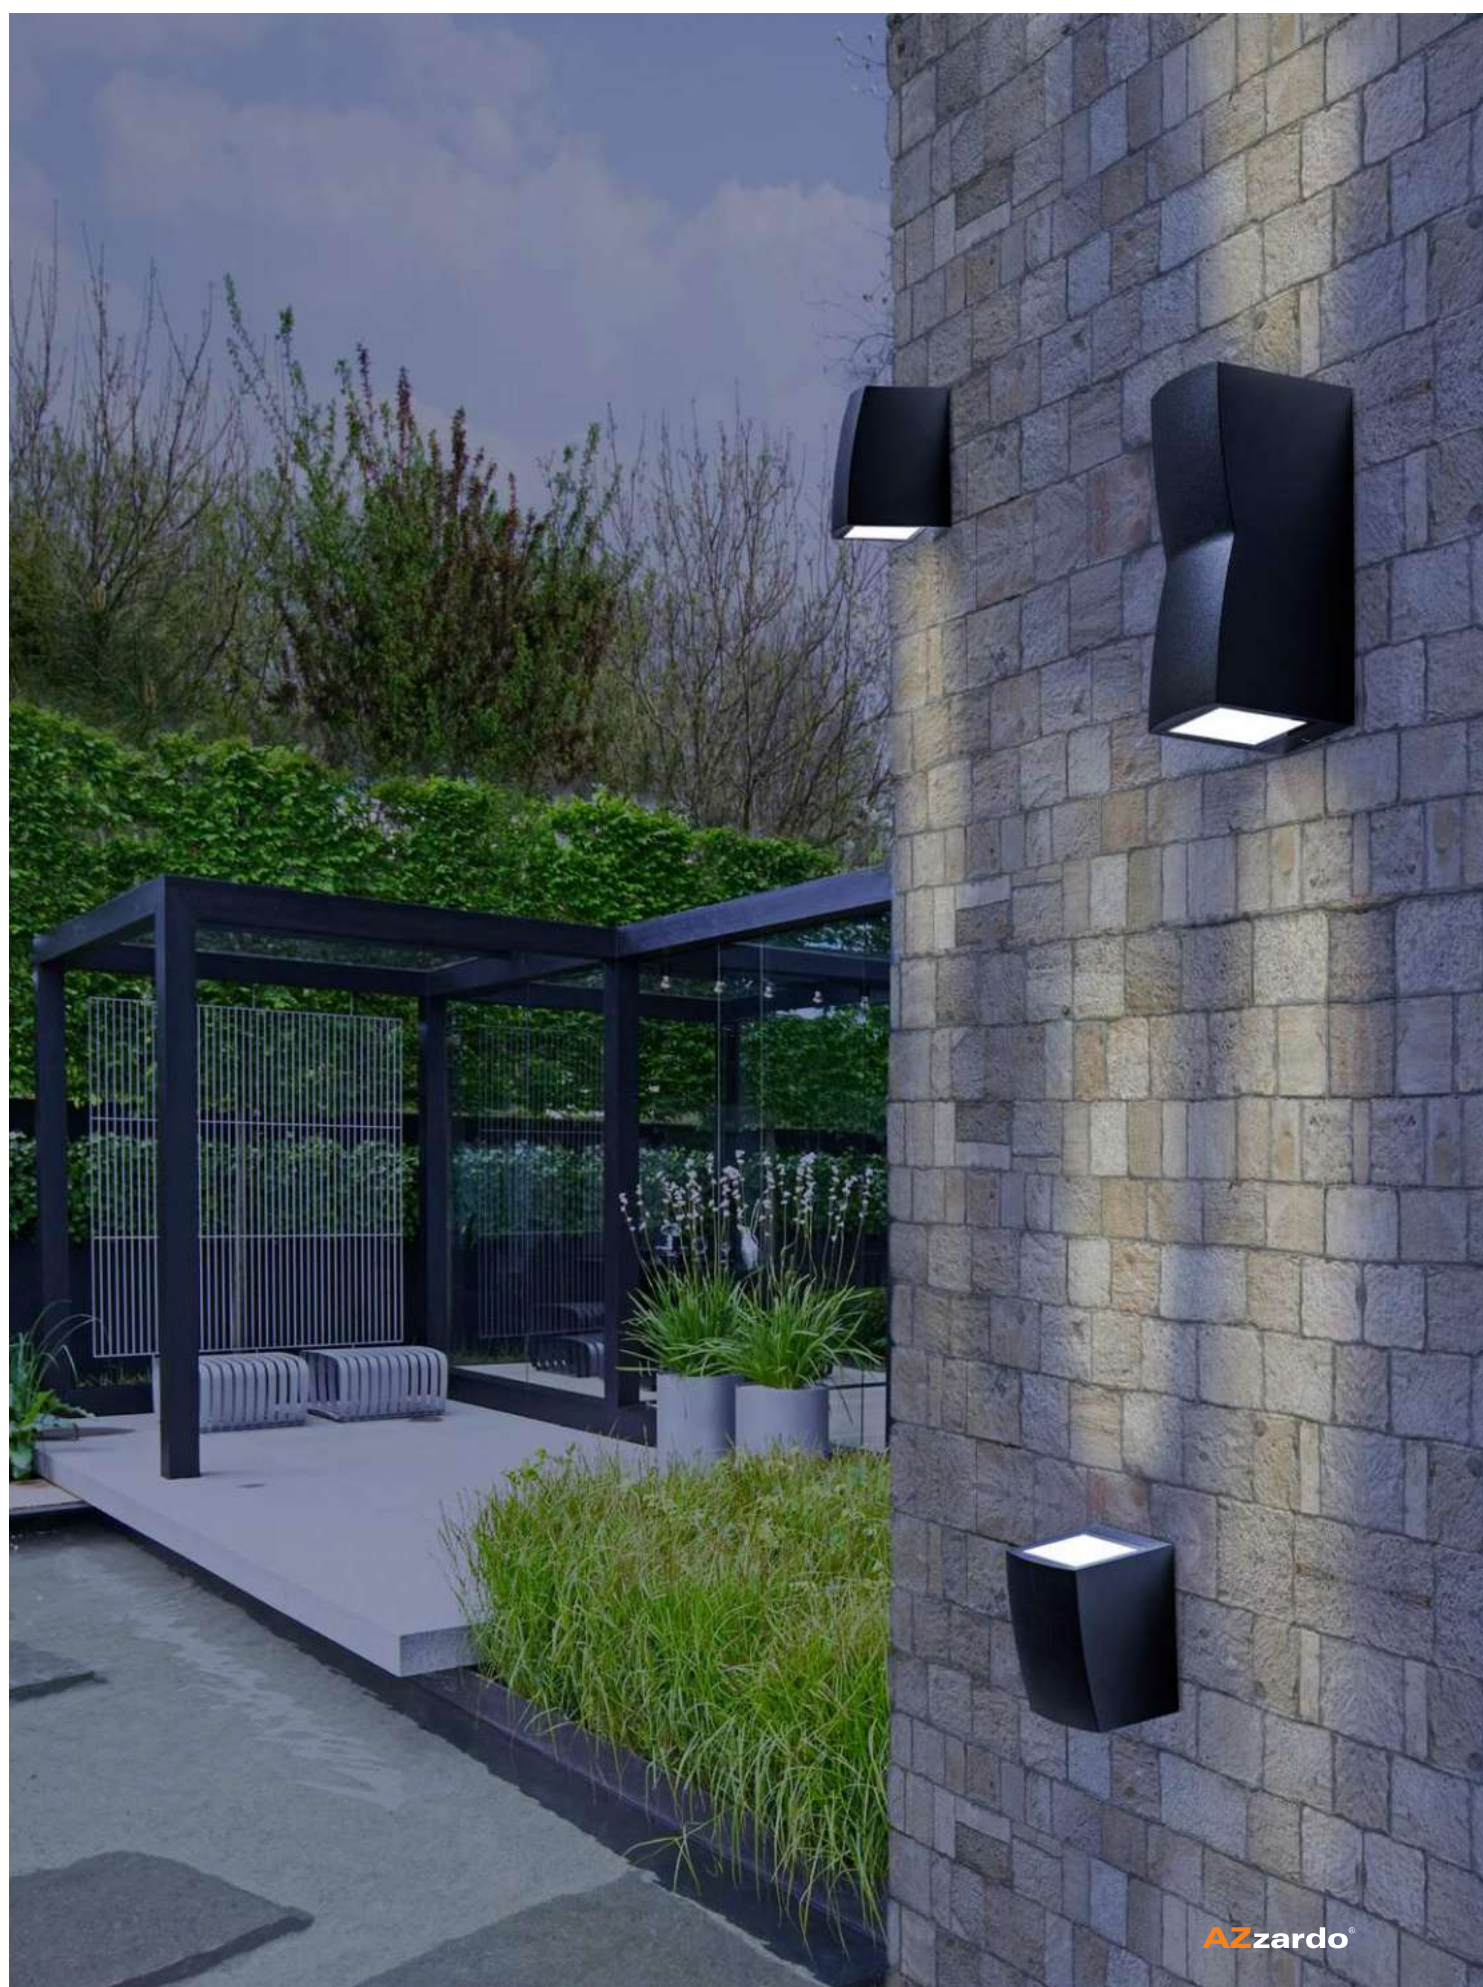

* - EXPLANATION SHORTCUT PAGE 2 (E)

REZIA IP54

Outdoor lamps

363

RIMINI SQUARE IP54

Outdoor lamps

RIMINI 1 SQUARE

bulb not included