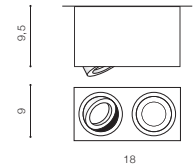

BRANT SQUARE

Exposed downlights

BRANT SQUARE

bulb not included

voltage: 230V	LED connect GU10 1x Max 50W
IP20	
	installation place

COLOUR / NEW INDEX NO.

- ☐ WHITE (WH) **AZ2824**
- ☒ BLACK (BK) **AZ2825**

TILT 20°

BRANT 2 SQUARE

bulb not included

voltage: 230V	LED connect GU10 2x Max 50W
IP20	
	installation place

COLOUR / NEW INDEX NO.

- ☐ WHITE (WH) **AZ2826**
- ☒ BLACK (BK) **AZ2827**

TILT 20°

* - EXPLANATION SHORTCUT PAGE 2 (E)