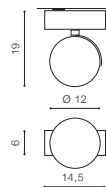

BK *

JERRY 2 230V

bulb not included

voltage: 230V	connect 2x ES111 MAX 50W	
IP20	or ADAP111 + GU10 Max 40W	
installation place		

COLOUR / NEW INDEX NO.

- ☐ WHITE (WH) **AZ1371**
- ☒ BLACK (BK) **AZ1370**