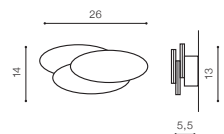

** - OFFERED ONLY OUTSIDE OF THE EUROPEAN UNION