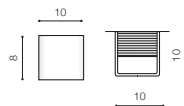

LED integrated

voltage: 230V	LED 6W 500lm 3000K	
IP20		
technical specification	installation place	
	beam angle: 2x90°	

COLOUR / NEW INDEX NO.

- ☐ WHITE (WH) **AZ2456**
- ☒ GOLD (GO) **AZ2425**

FELIX M

LED integrated

voltage: 230V	LED 6W 500lm 3000K	
IP20		
technical specification	installation place	
	beam angle: 2x110°	

COLOUR / NEW INDEX NO.

- ☐ WHITE (WH) **AZ2426**

LED integrated

voltage: 230V	LED 12W 1008lm 3000K	
IP20		
technical specification	installation place	
	beam angle: 2x110°	

COLOUR / NEW INDEX NO.

- ☐ WHITE (WH) **AZ2427**