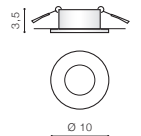

* - EXPLANATION SHORTCUT PAGE 2 (E)

TITO

bulb not included

voltage: 230V	connect GU10 1x 7W only LED	
IP54	installation place	<input checked="" type="checkbox"/>
	inlet opening	Ø 6cm

COLOUR / NEW INDEX NO.