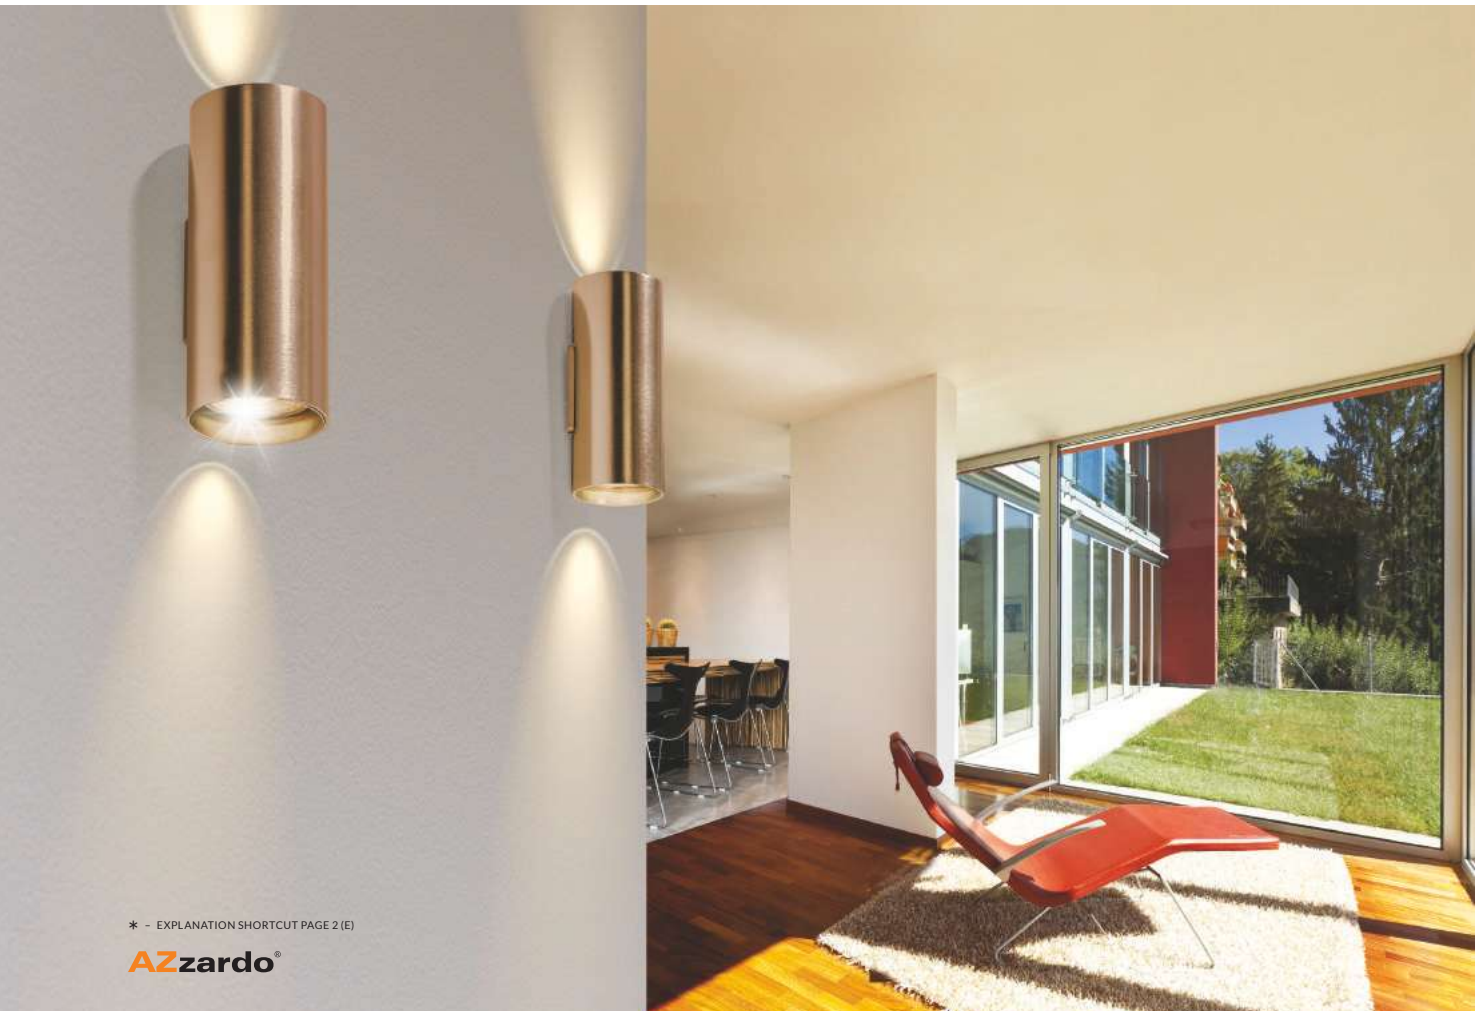

VELIA ROUND 2

bulb not included

voltage: 230V	GU10 2x Max 50W	
IP20		
	installation place	

COLOUR / NEW INDEX NO.

- ☐ WHITE (WH) **AZ4398**
- ☒ BLACK (BK) **AZ4399**
- ☒ BRASS (BS) **AZ4397**