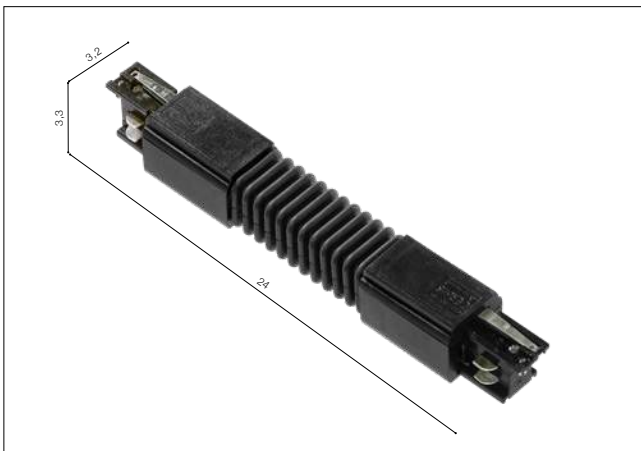

Ceiling Plate + Wire

- CEILING PLATE + WIRE (BLACK) **AZ4780**
- CEILING PLATE + WIRE (WHITE) **AZ4782**

* - EXPLANATION SHORTCUT PAGE 2 (E)

X Connector Gips

- X CONNECTOR GIPS (BLACK) **AZ4302**
- X CONNECTOR GIPS (WHITE) **AZ4301**