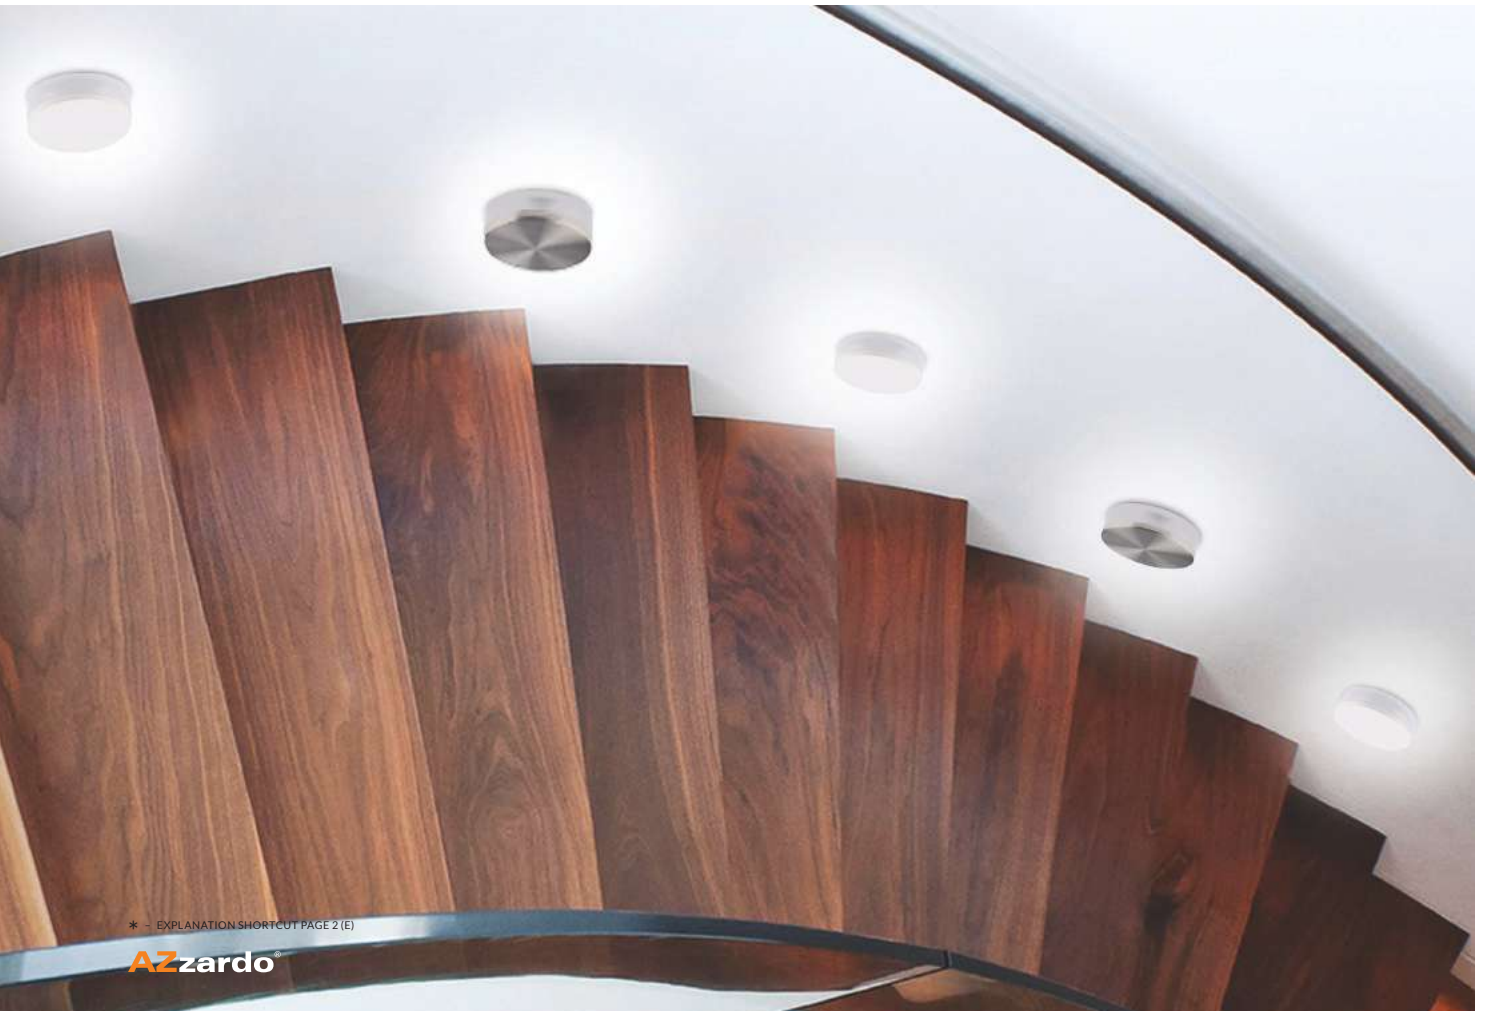

COLOUR / NEW INDEX NO.

- BLACK (BK) **AZ3369**
- WHITE (WH) **AZ3370**
- SATIN NICKEL (SN) **AZ3371**

* - EXPLANATION SHORTCUT PAGE 2 (E)