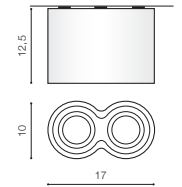

* - EXPLANATION SHORTCUT PAGE 2 (E)