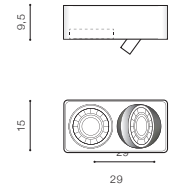

PAOLA 230V

Exposed downlights

PAOLA 1 230V

bulb not included

voltage: 230V	connect 1x ES111 Max 16W or	
IP20	ADAP111 + GU10 Max 50W	
	installation place	

COLOUR / NEW INDEX NO.

- ☐ WHITE (WH) **AZ4128**
- ☒ BLACK (BK) **AZ4130**

TILT 40°

PAOLA 2 230V

bulb not included

voltage: 230V	connect 2x ES111 Max 16W or	
IP20	ADAP111 + GU10 Max 50W	
	installation place	

COLOUR / NEW INDEX NO.

- ☐ WHITE (WH) **AZ4132**
- ☒ BLACK (BK) **AZ4134**

TILT 40°

* - EXPLANATION SHORTCUT PAGE 2 (E)