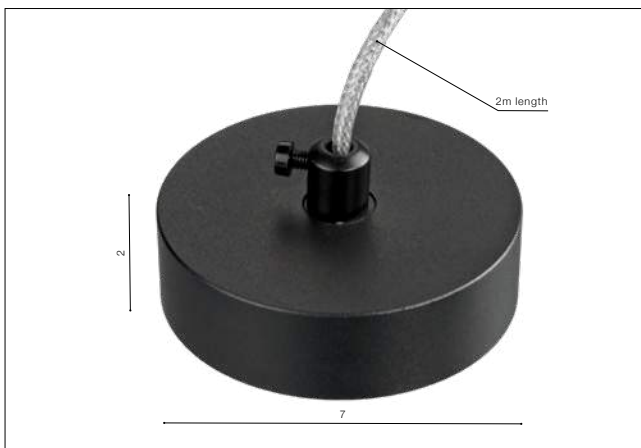

Power Adjustable Connector

- POWER ADJUSTABLE CONNECTOR (BLACK) **AZ4286**
- POWER ADJUSTABLE CONNECTOR (WHITE) **AZ4285**

Track 3-Line Pendant Accessory 1.5m

- TRACK 3LINE PENDANT ACCESSORY 1.5M (BLACK) **AZ4797**
- TRACK 3LINE PENDANT ACCESSORY 1.5M (WHITE) **AZ4796**