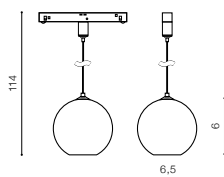

KORI TRACK MAGNETIC 5W 3000K

LED integrated

voltage: 48V

LED 5W 500lm 3000K

IP20

technical
specification

installation: Track Magnetic – 52 or 27

beam angle: 40°

GO

BK