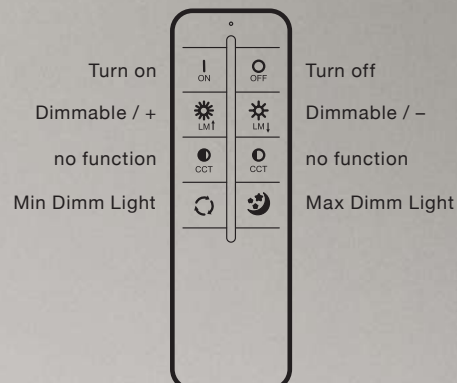

COLOUR / NEW INDEX NO.

- 3000K WHITE (WH) **AZ4387**
- 4000K WHITE (WH) **AZ4392**

Key function

SLIM SQUARE IP44

Downlights

WH

WH

BK