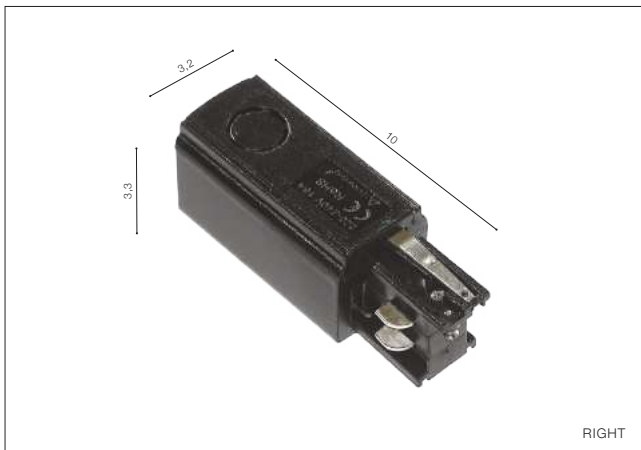

TRACK 3-LINE

Accessories for Track 3 Line

End Power (Left, Right)

- ☒ END POWER RIGHT (BLACK) **AZ4116**
- ☐ END POWER RIGHT (WHITE) **AZ4117**
- ☒ END POWER LEFT (BLACK) **AZ4284**
- ☐ END POWER LEFT (WHITE) **AZ4283**