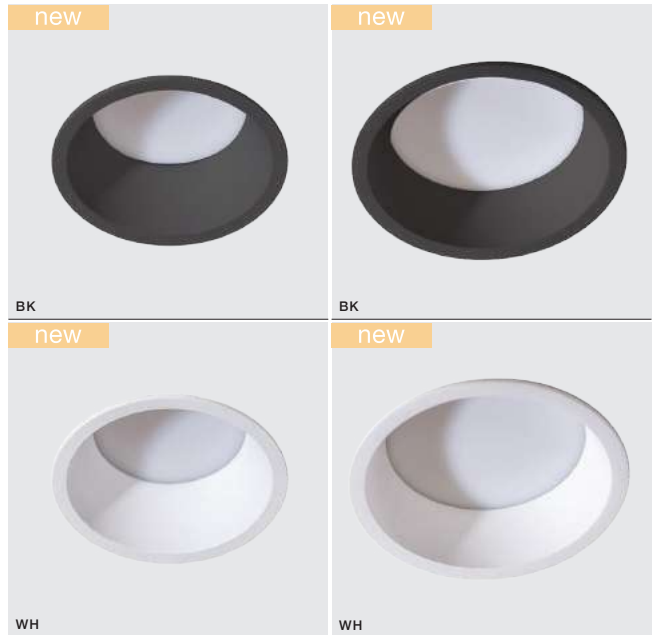

installation place inlet opening 13cm

beam angle: 100°

COLOUR / NEW INDEX NO.

- WHITE (WH) **AZ4222**
- BLACK (BK) **AZ4224**

Ø 14,5

* - EXPLANATION SHORTCUT PAGE 2 (E)

AIDA SQUARE 10W 3000K

LED integrated