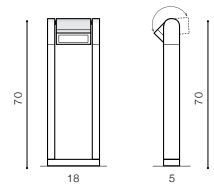

beam angle: 90°

COLOUR / NEW INDEX NO.

- BLACK (BK) **AZ4305**
- DARK GREY (DGR) **AZ2130**
- BRIGHT GREY (BGR) **AZ2131**

AGAPE IP54

412

Outdoor lamps

AGAPE 60

LED integrated