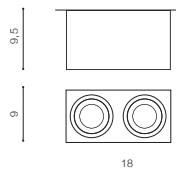

BRANT SQUARE IP44

bulb not included

voltage: 230V	LED connect GU10 1x Max 50W
IP44	
	installation place

COLOUR / NEW INDEX NO.

- ☐ WHITE (WH) **AZ2822**
- ☒ BLACK (BK) **AZ2878**

BRANT 2 SQUARE IP44

bulb not included

voltage: 230V	LED connect GU10 2x Max 50W
IP44	
	installation place

COLOUR / NEW INDEX NO.

- ☐ WHITE (WH) **AZ2823**
- ☒ BLACK (BK) **AZ2879**