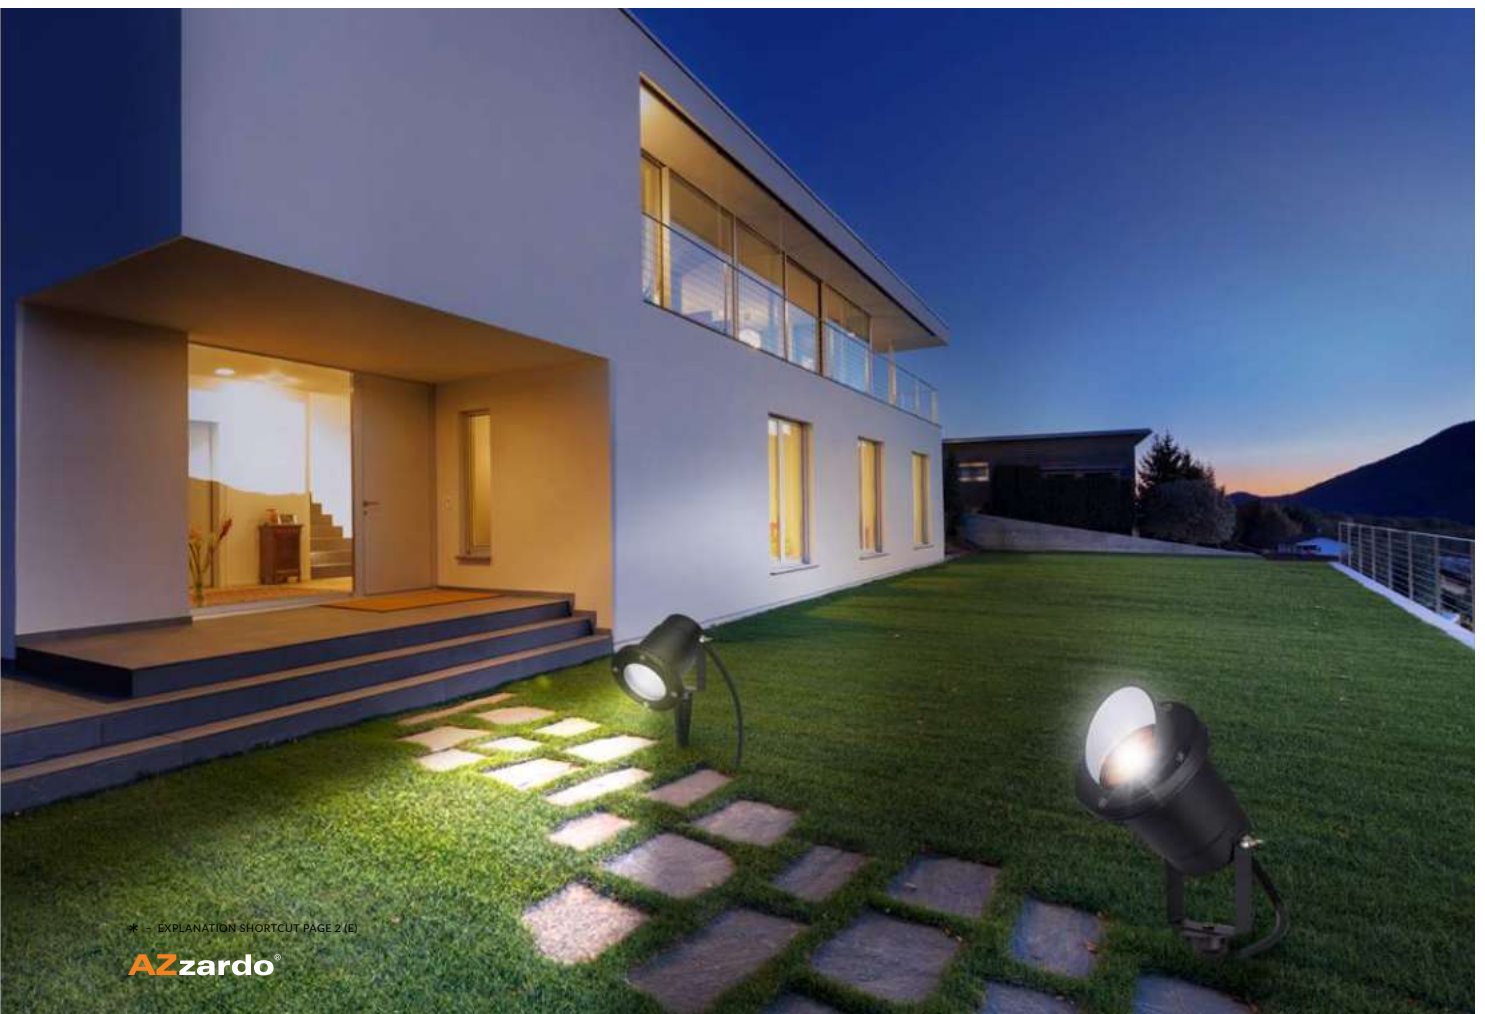

* - EXPLANATION SHORTCUT, PAGE 2 (E)