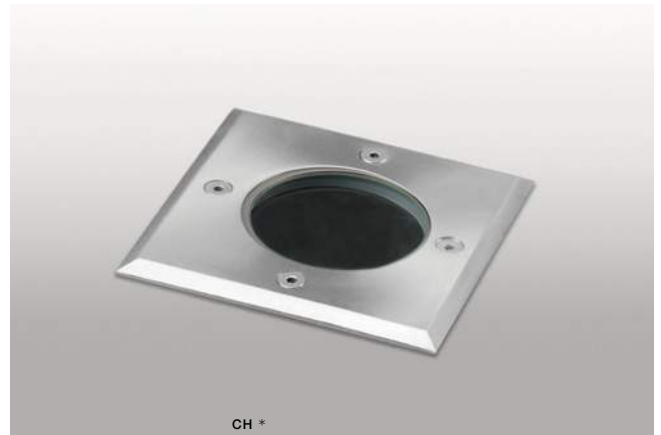

CH *

HYDE SQUARE

bulb not included

voltage: 230V	LED GU10 1x MAX 35W
IP54	
	installation place
	inlet opening Ø 5cm

COLOUR / NEW INDEX NO.

CHROME (CH) **AZ3326**