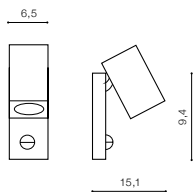

COLOUR / NEW INDEX NO.

- ☒ BLACK (BK) **AZ4695**
- ☒ DARK GRAY (DGR) **AZ4696**
- ☒ WHITE (WH) **AZ4697**