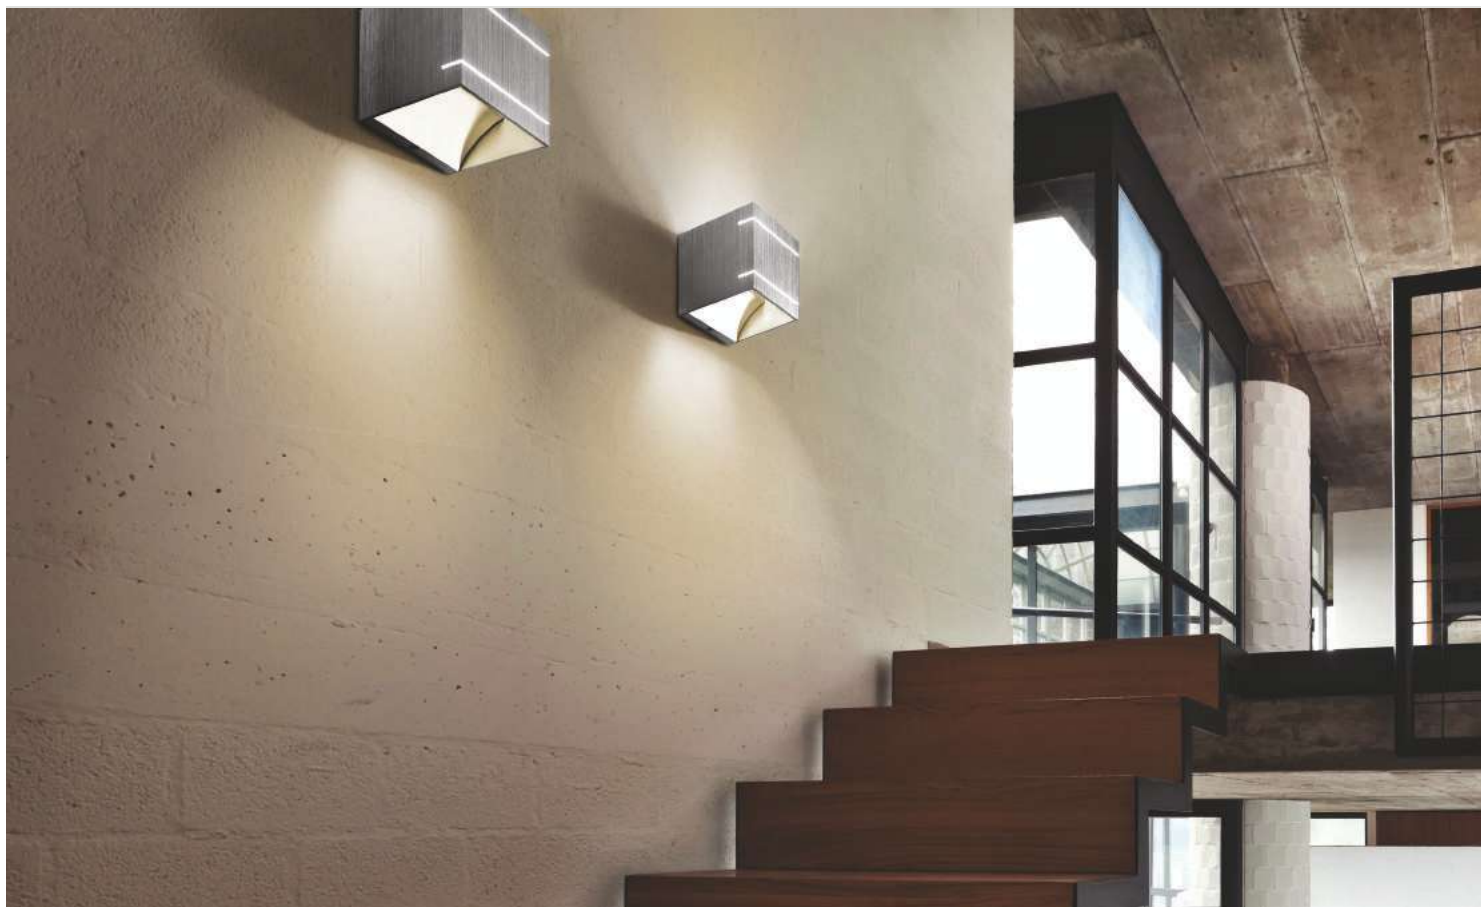

* - EXPLANATION SHORTCUT PAGE 2 (E)

VENUS

bulb not included 

voltage: 230V	connect G9 1x Max.40W 
IP20	installation place 

COLOUR / NEW INDEX NO.

- ALUMINIUM (ALU) **AZ0893**
- WHITE (WH) **AZ0894**

GAMBINO LED IP54