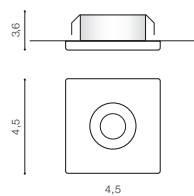

FILL S 5W 3000K / 4000K

LED integrated

voltage: 230V

IP20

technical

specification

LED 5W 425lm 3000K

LED 5W 425lm 4000K

LED

installation place inlet opening Ø 4cm

beam angle: 60°

COLOUR / NEW INDEX NO.

- ☐ WHITE 3000K (WH) **AZ3377**
- ☒ BLACK 3000K (BK) **AZ3379**
- ☐ WHITE 4000K (WH) **AZ3378**
- ☒ BLACK 4000K (BK) **AZ3380**