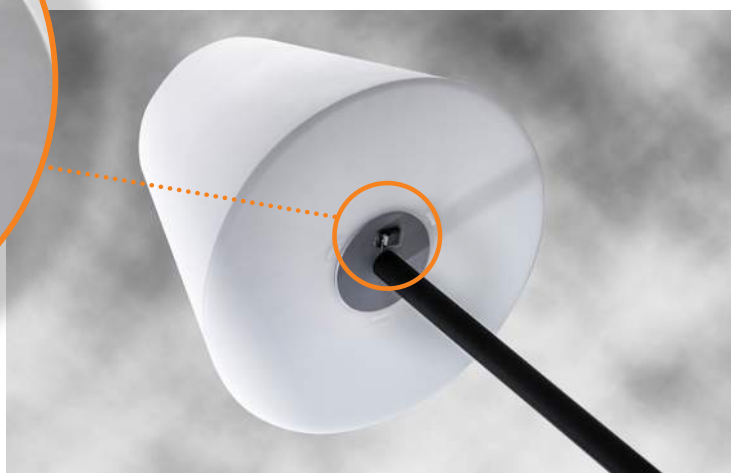

waterproof switch button