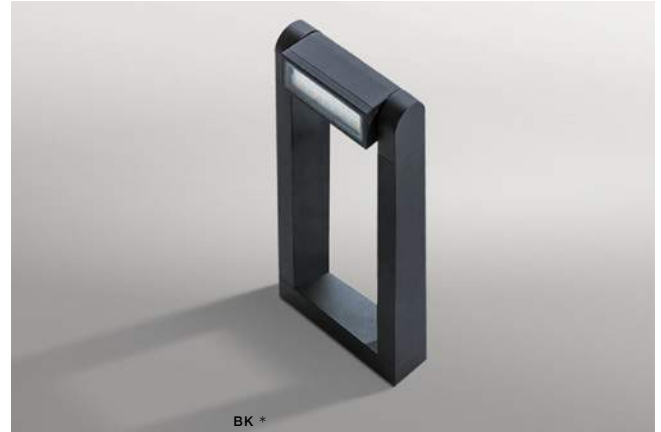

BK *

FRAME SPIKE

LED integrated

voltage: 230V

LED 8W 800lm 3000K

IP54

technical specification

installation place

beam angle: 90°

COLOUR / NEW INDEX NO.

- BLACK (BK) **AZ4307**
- DARK GREY (DGR) **AZ2128**
- BRIGHT GREY (BGR) **AZ2129**