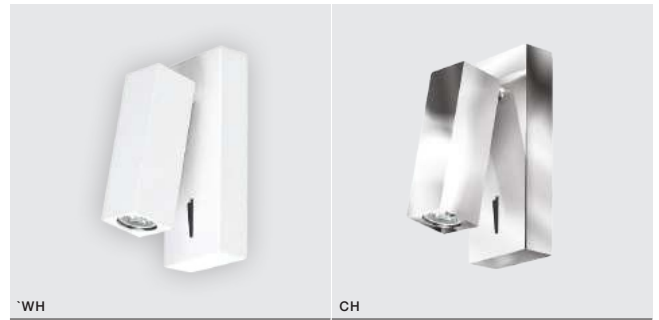

ANGUS LED SWITCH

LED integrated

voltage: 230V

LED 3W 250lm 3000K

IP20

LED

technical

installation place

specification

beam angle: 15°

COLOUR / NEW INDEX NO.

- WHITE (WH) **AZ2446**
- CHROME (CH) **AZ2445**

* - EXPLANATION SHORTCUT PAGE 2 (E)