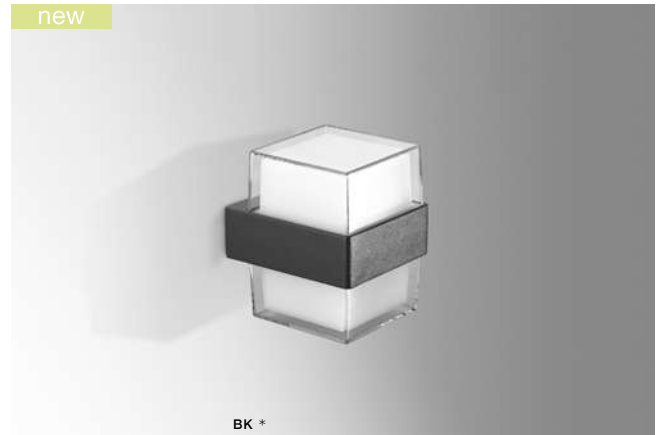

LARS SQUARE 3000K / 4000K

LED integrated

voltage: 230V	LED 13W 1000lm 3000K	
IP54	LED 13W 1000lm 4000K	
technical	installation place	
specification	beam angle: 2x 180°	

COLOUR / NEW INDEX NO.

- 3000K BLACK (BK) **AZ4506**
- 4000K BLACK (BK) **AZ4507**