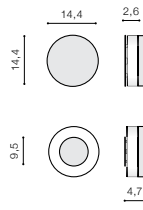

ENOK SQUARE WALL 3000K / 4000K

LED integrated

voltage: 230V

IP54

technical

specification

LED 9W 700lm 3000K

LED 9W 700lm 4000K

installation place

beam angle: 360°

COLOUR / NEW INDEX NO.

■ 3000K BLACK (BK) **AZ4461**

■ 4000K BLACK (BK) **AZ4462**