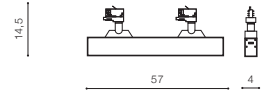

* - EXPLANATION SHORTCUT PAGE 2 (E)