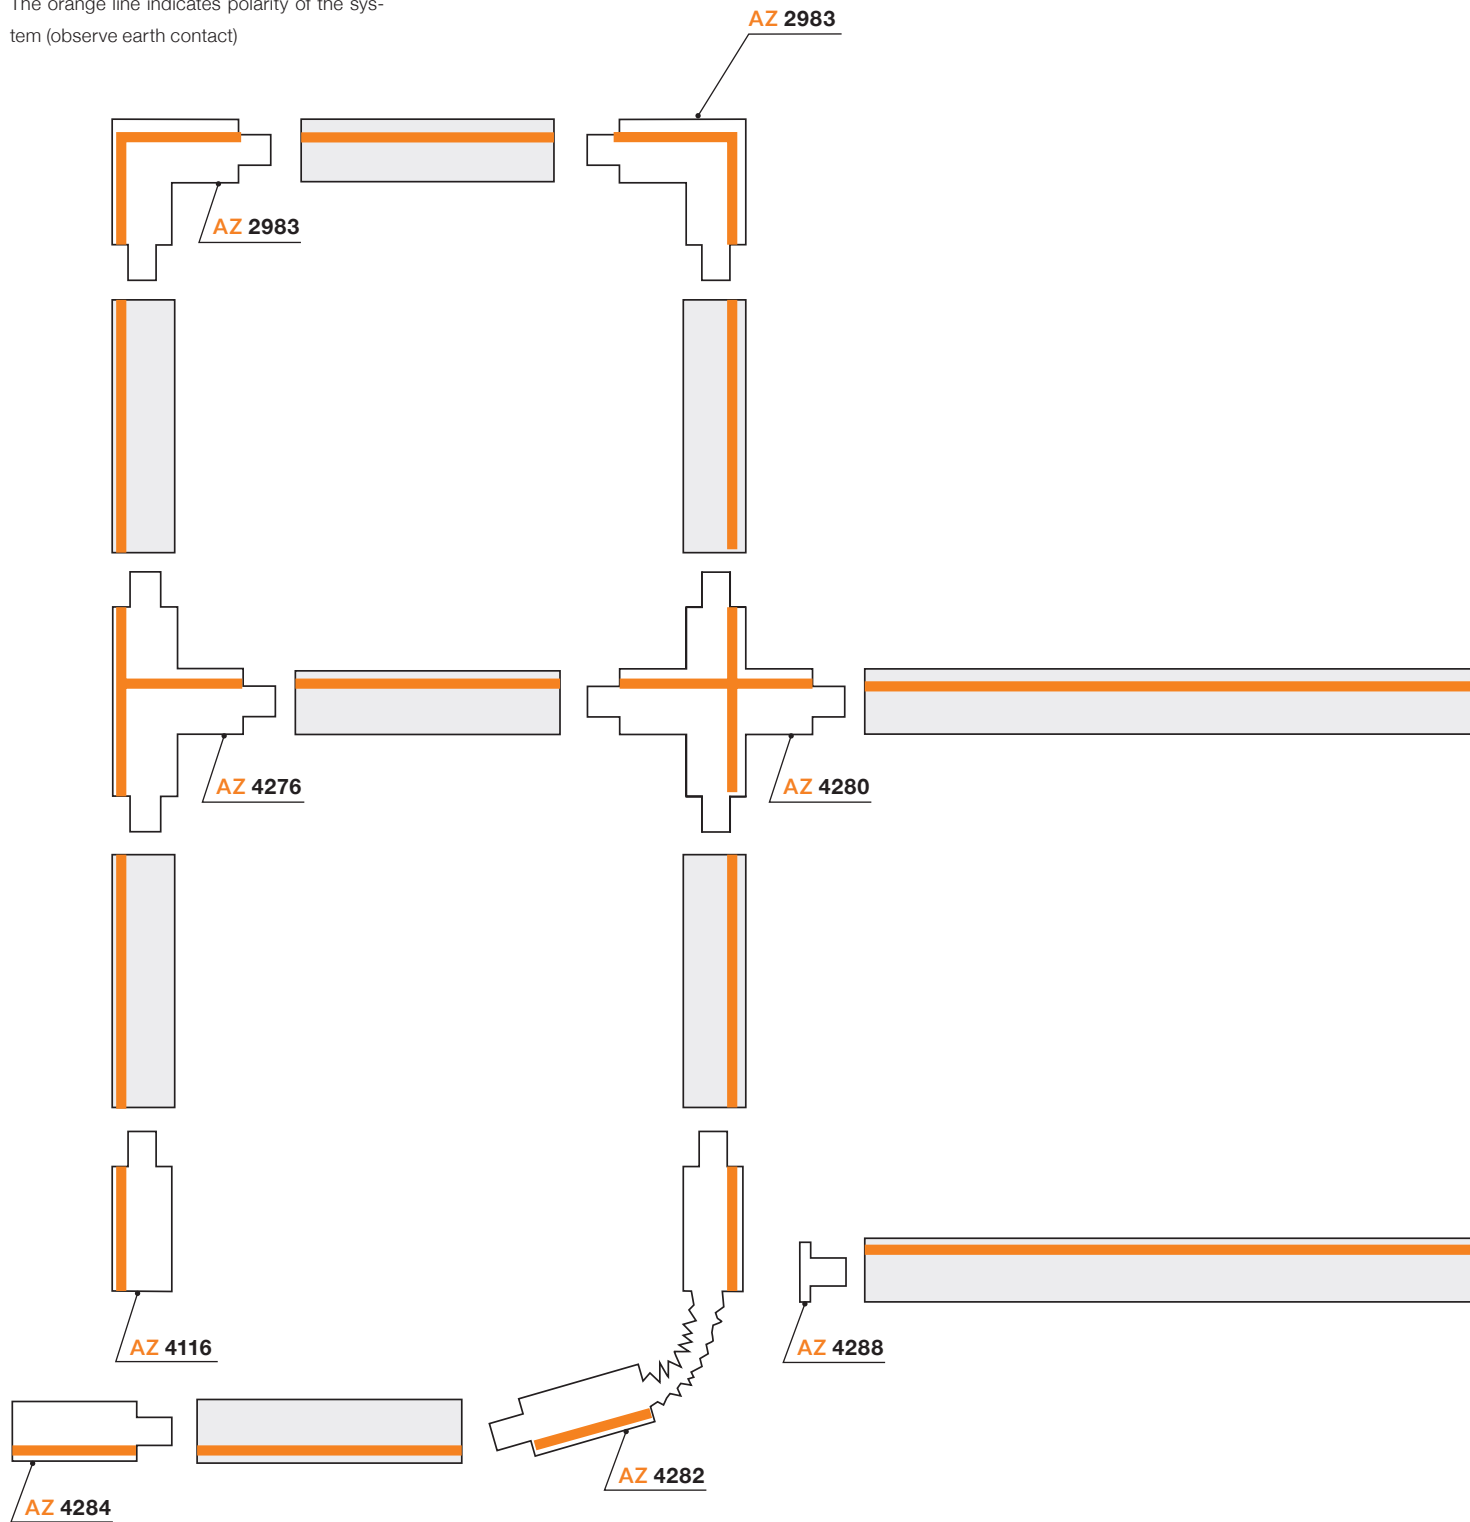

Diagram showing the correct way to connect accessories to busbars (trackline)

The orange line indicates polarity of the system (observe earth contact)