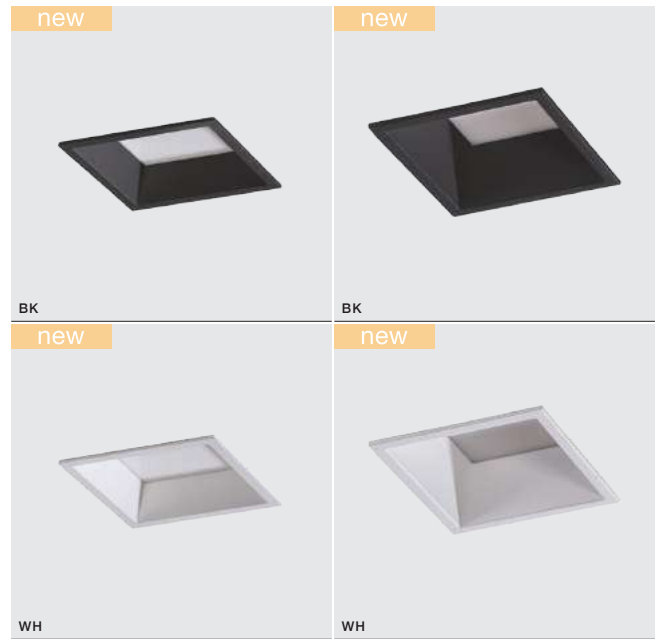

AIDA SQUARE 16W 3000K

LED integrated

voltage: 230V

LED 16W 1300lm 3000K

IP20

LED

technical specification

installation place ☐ inlet opening 13x13cm

beam angle: 100°

COLOUR / NEW INDEX NO.

- ☐ WHITE (WH) **AZ4228**
- ☒ BLACK (BK) **AZ4229**