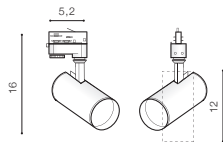

TILT 90°

ROTATION 350°

* - EXPLANATION SHORTCUT PAGE 2 (E)

WH *

GALILEO TRACK 3 LINE 15W 3000K

LED integrated

voltage: 230V
IP20

LED 15W 1200lm 3000K