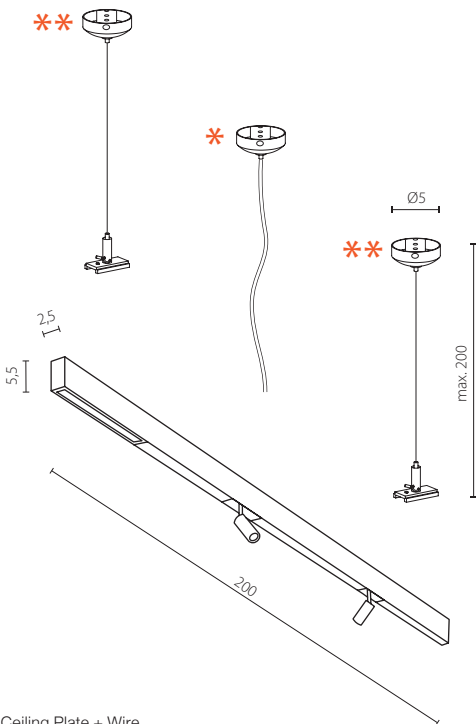

- Ceiling Plate + Wire
- ** Track Magnetic Suspension Kit 2m