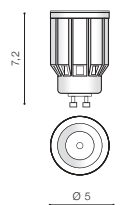

**ELEGANT BULB LED GU10 7W
DEDICATED
FOR EXCLUSIVE DOWNLIGHTS SERIES**