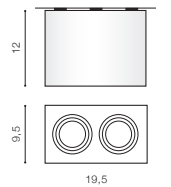

* - EXPLANATION SHORTCUT PAGE 2 (E)