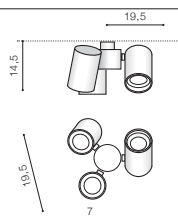

* - EXPLANATION SHORTCUT PAGE 2 (E)