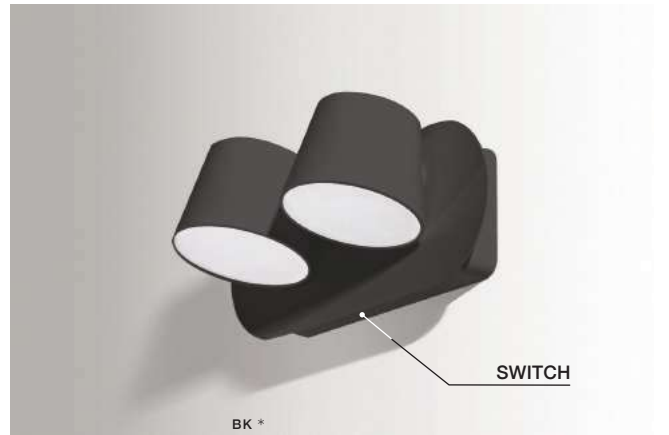

RAMONA 2 LED SWITCH

LED integrated

voltage: 230V	LED 2X 6W 3000K 500lm	
IP20		
technical specification	installation place	
	beam angle: 2x60°	

COLOUR / NEW INDEX NO.

- ☐ SAND WHITE (WH) **AZ2564**
- ☒ SAND BLACK (BK) **AZ2563**

* - EXPLANATION SHORTCUT PAGE 2 (E)