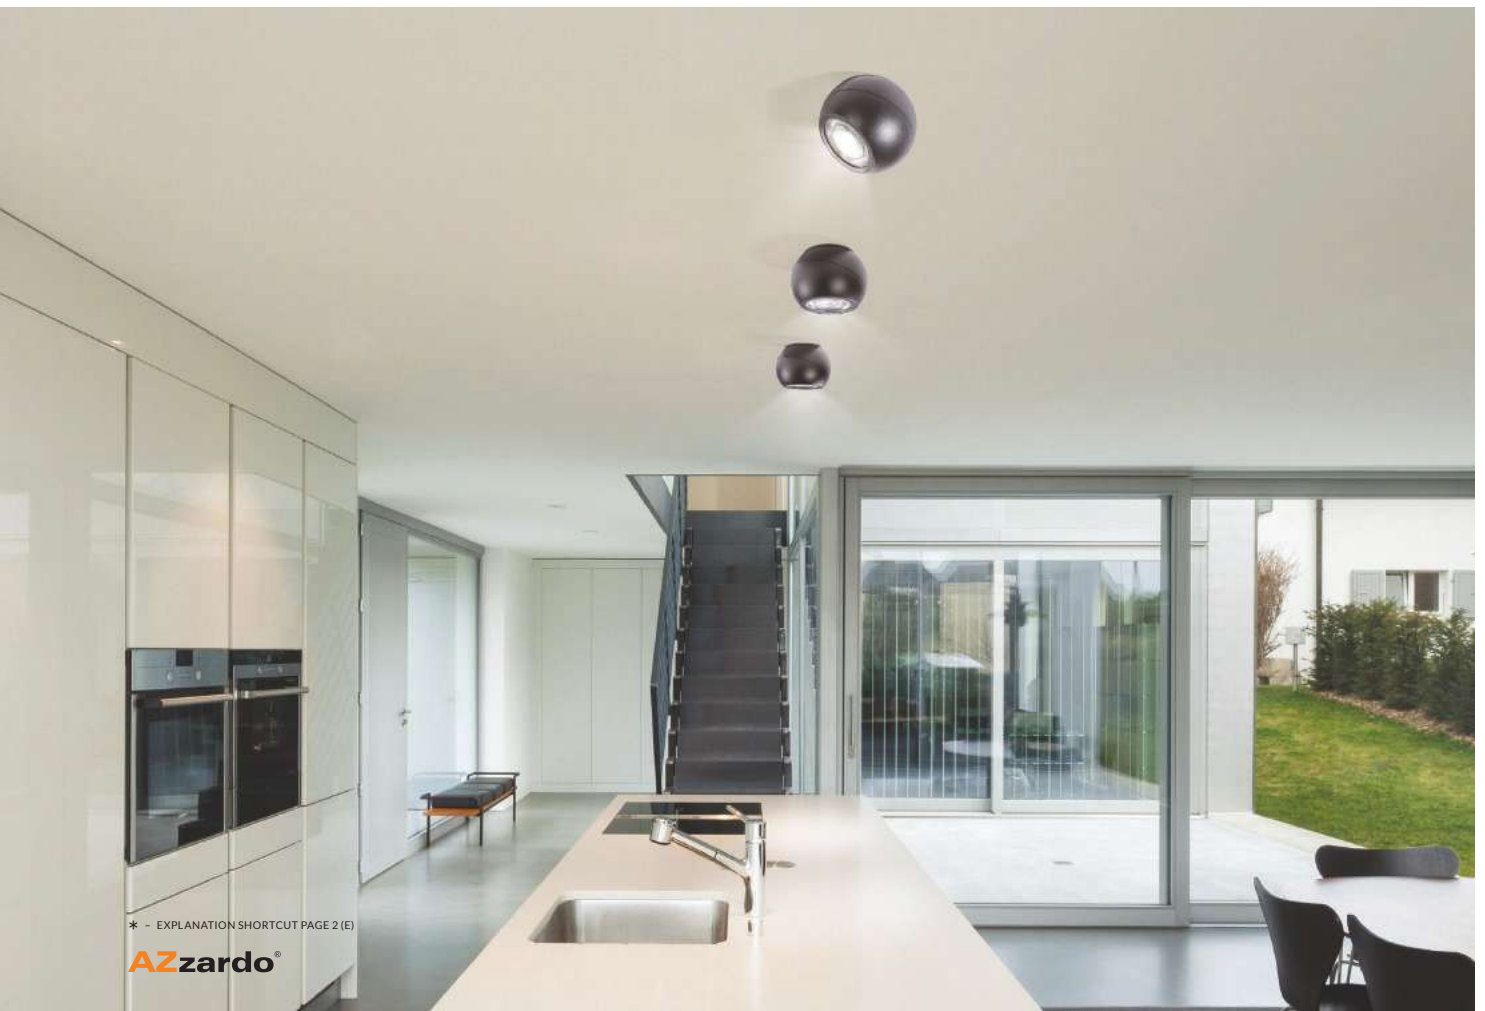

TILT 40°

ROTATION 360°

* - EXPLANATION SHORTCUT PAGE 2 (E)

BK *

SKYE PENDANT 3000K

LED integrated

voltage: 230V

LED 12W 950lm 3000K