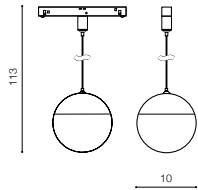

specification

LED 7W 700lm 3000K

LED 7W 750lm 4000K

installation Track Magnetic – 52 or 27

beam angle: 190°

COLOUR / NEW INDEX NO.

- 3000K BLACK (BK) **AZ4633**
- 3000K GOLD (GO) **AZ4635**
- 4000K BLACK (BK) **AZ4634**