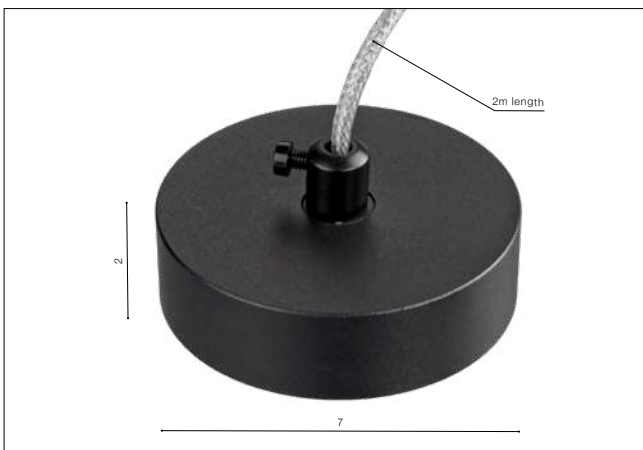

- DRIVER ELECTRIC CONNECTOR (BLACK) **AZ4675**
- DRIVER ELECTRIC CONNECTOR (WHITE) **AZ4676**

Track Magnetic Cover 1m

- COVER 1m (BLACK) **AZ4652**
- COVER 1m (WHITE) **AZ4653**

Ceiling Plate + Wire

- CEILING PLATE + WIRE (BLACK) **AZ4780**
- CEILING PLATE + WIRE (WHITE) **AZ4782**