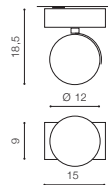

WH/BK *

MAX 1 230V

bulb not included

voltage: 230V	connect 1x ES111 MAX 50W	
IP20	or ADAP111 + GU10 Max 40W	
	installation place	

COLOUR / NEW INDEX NO.

WHITE / BLACK (WH / BK) **AZ1373**