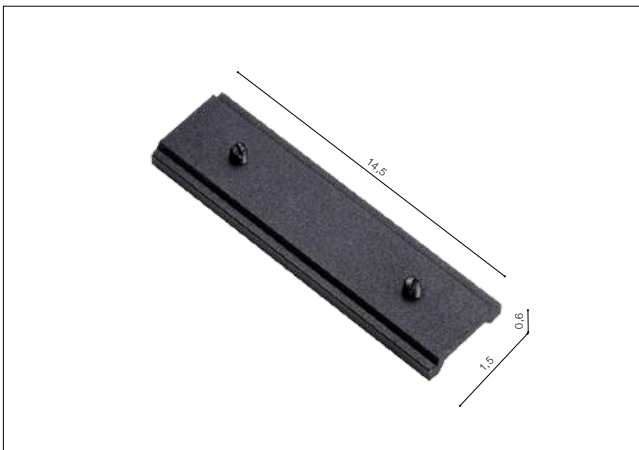

TRACK MAGNETIC

Accessories for Track Magnetic

Track Magnetic Driver Inside (60W; 100W; 200W)

☒	DRIVER INSIDE 60W (BLACK)	AZ4669
☐	DRIVER INSIDE 60W (WHITE)	AZ4670
☒	DRIVER INSIDE 100W (BLACK)	AZ4671
☐	DRIVER INSIDE 100W (WHITE)	AZ4672
☒	DRIVER INSIDE 200W (BLACK)	AZ4673
☐	DRIVER INSIDE 200W (WHITE)	AZ4674

Track Magnetic Straight Connector

☒	STRAGHT CONNECTOR (BLACK)	AZ4677
☐	STRAGHT CONNECTOR (WHITE)	AZ4678

Track Magnetic Mechanical Connector

☒	MECHANICAL CONNECTOR (BLACK)	AZ4689
☐	MECHANICAL CONNECTOR (WHITE)	AZ4690

Track Magnetic Suspension Kit 2m

☒	TRACK MAGNETIC SUSPENSION KIT 2m (BLACK)	AZ4693
☐	TRACK MAGNETIC SUSPENSION KIT 2m (WHITE)	AZ4694