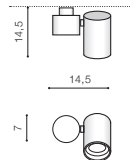

WH *

MAKALU 2

bulb not included

voltage: 230V	connect GU10 2x Max 50W
IP20	
	installation place

COLOUR / NEW INDEX NO.

- ☒ BLACK (BK) **AZ4212**
- ☐ WHITE (WH) **AZ4213**