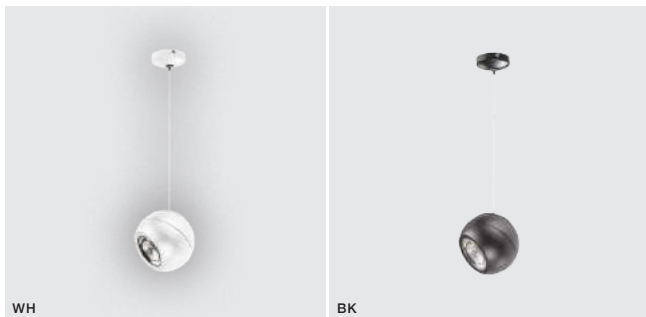

SKYE PENDANT 3000K

LED integrated

voltage: 230V

LED 12W 950lm 3000K

LED

IP20

technical

installation place

specification

beam angle: 60°

COLOUR / NEW INDEX NO.

- ☐ WHITE (WH) **AZ4522**
- ☒ BLACK (BK) **AZ4521**

TILT 40°

ROTATION 360°

WH

BK