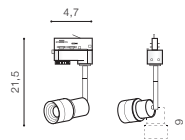

LUMI FLEX TRACK 3 LINE 3000K

LED integrated

voltage: 230V	LED 5W 500lm 3000K	
IP20	installation: Track 3 Line	
technical specification	adjustable beam angle: 19°÷ 70°	

COLOUR / NEW INDEX NO.

- ☐ WHITE FINISH SHINING (WH) **AZ4560**
- ☒ BLACK FINISH SHINING (BK) **AZ4559**