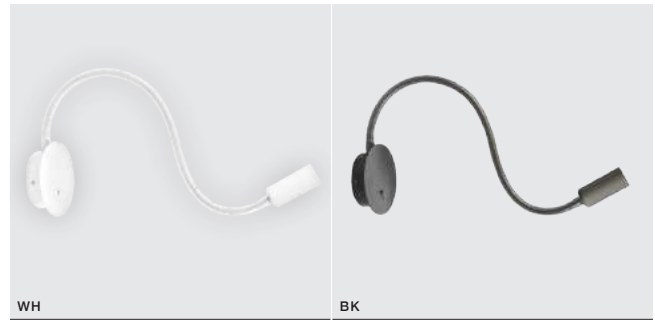

NOGAT LED SWITCH

LED integrated

voltage: 230V

LED 3W 250lm 3000K

IP20

LED

technical

installation place

specification

beam angle: 10°

COLOUR / NEW INDEX NO.

- ☒ BLACK (BK) **AZ2943**
- ☐ WHITE (WH) **AZ2944**