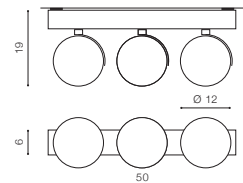

* - EXPLANATION SHORTCUT PAGE 2 (E)