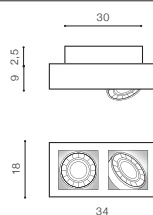

bulb not included	
voltage: 230V	ES111 1x Max 16W
IP20	installation place

COLOUR / NEW INDEX NO.

- ☒ WHITE / BLACK (WH / BK) **AZ4436**
- ☐ WHITE (WH). **AZ4437**
- ☒ BLACK (BK). **AZ4438**

bulb not included	
voltage: 230V	ES111 2x Max 16W
IP20	installation place

COLOUR / NEW INDEX NO.

- ☒ WHITE / BLACK (WH / BK) **AZ4439**
- ☐ WHITE (WH). **AZ4440**
- ☒ BLACK (BK). **AZ4441**