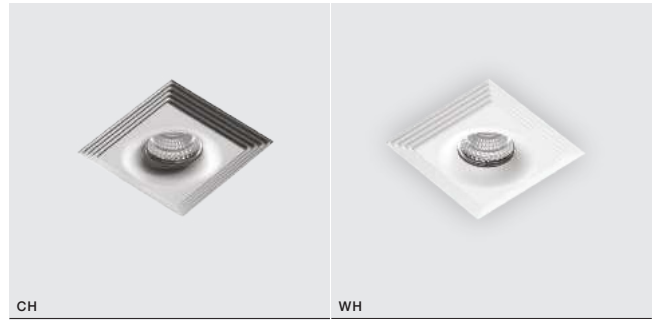

LUCIANO ROUND

bulb not included

voltage: 230V	connect GU10 1x Max 50W
IP20	
	installation place
	inlet opening Ø 7cm

COLOUR / NEW INDEX NO.

- CHROME (CH) **AZ1470**
- WHITE (WH) **AZ1549**