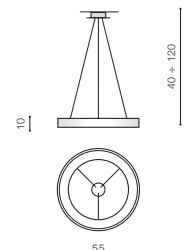

BK *

SOVANA PENDANT 55 CCT LED

LED integrated

voltage: 230V	LED 50W 2750lm		LED
IP20	2700 ÷ 6500K dimm		
technical specification	installation place		
	beam angle: 120°		

COLOUR / NEW INDEX NO.

- WHITE (WH) **AZ2727**
- GREY (GR) **AZ2729**
- BLACK (BK) **AZ2728**