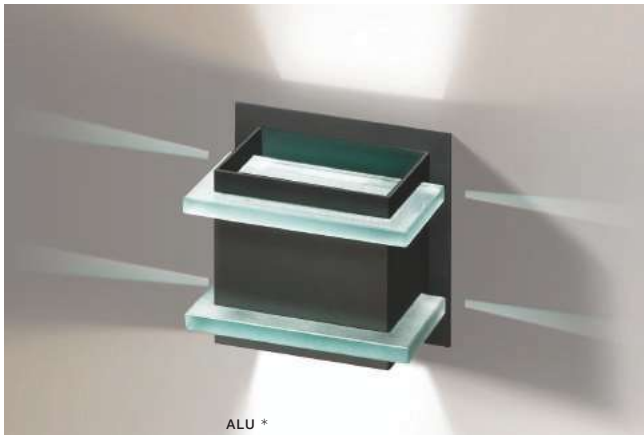

BLAS

Indoor wall lamps

ALU *