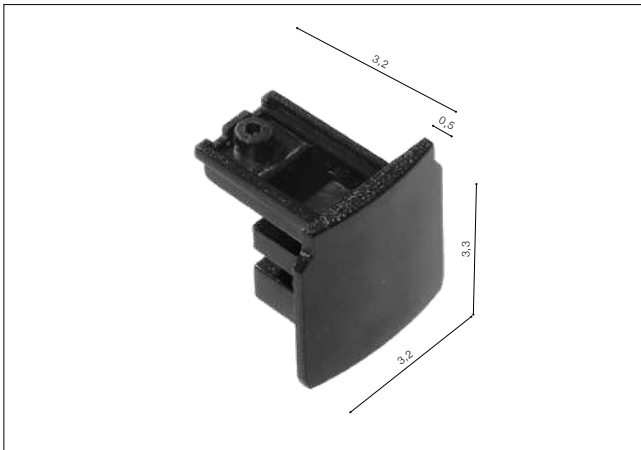

Flexible Connector

- FLEXIBLE CONNECTOR (BLACK) **AZ4282**
- FLEXIBLE CONNECTOR (WHITE) **AZ4281**