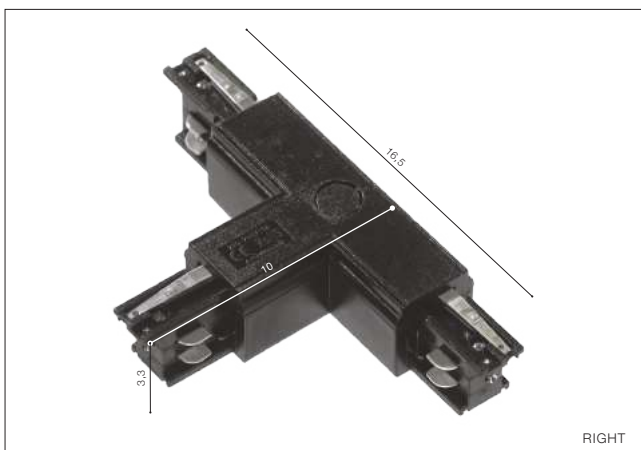

RIGHT

RIGHT

T Connector (Left, Right)

- ☒ T CONNECTOR LEFT (BLACK) **AZ4276**
- ☐ T CONNECTOR LEFT (WHITE) **AZ4275**
- ☒ T CONNECTOR RIGHT (BLACK) **AZ4278**
- ☐ T CONNECTOR RIGHT (WHITE) **AZ4277**