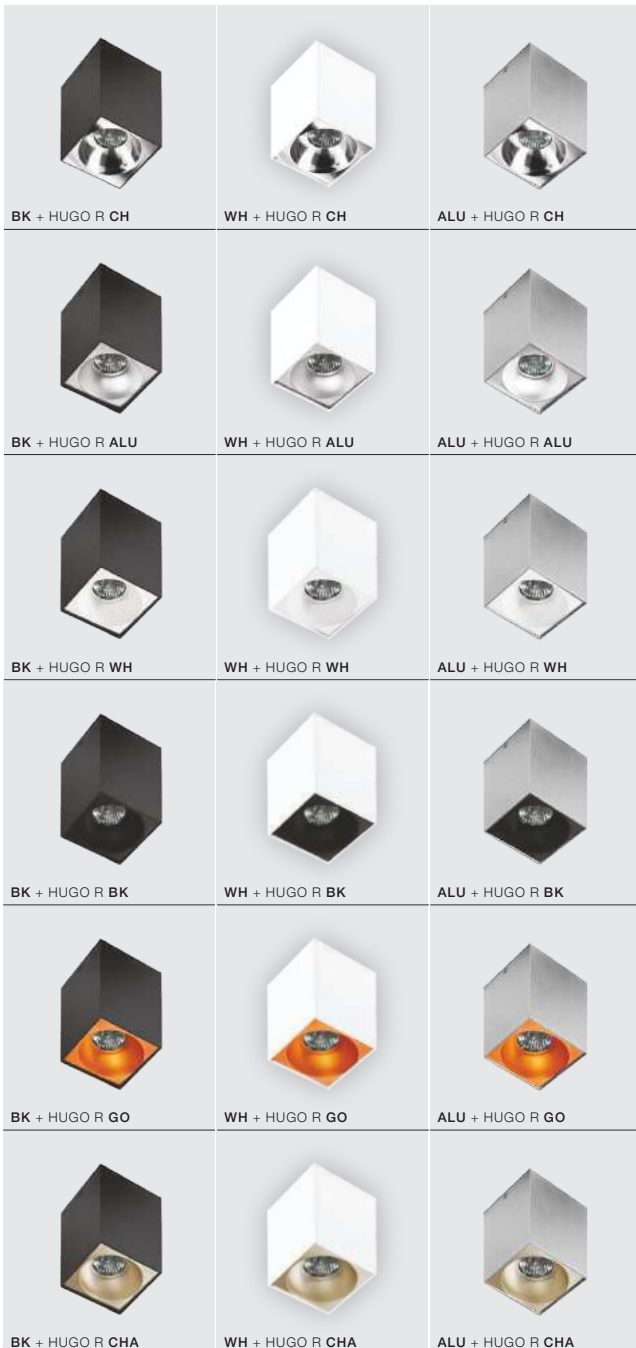

COLOUR / NEW INDEX NO.

- ALUMINIUM (ALU) **AZ0828**
- BLACK (BK) **AZ0826**
- WHITE (WH) **AZ0827**

HUGO R

bulb not included

voltage: 230V	LED connect GU10 1x Max.50W	<input checked="" type="checkbox"/>
IP20		
	installation place	<input type="checkbox"/>