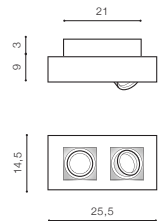

* - EXPLANATION SHORTCUT PAGE 2 (E)