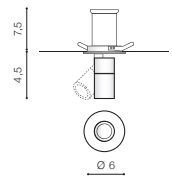

LED

technical specification

installation place inlet opening Ø 4,6cm

beam angle: 19°

COLOUR / NEW INDEX NO.

BLACK (BK) **AZ2708**

TILT 90°

ROTATION 360°