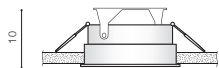

WH *

TORRES ES111

bulb not included

voltage: 230V	connect 1x ES111 MAX 50W or ADAP111	
IP20		
	installation place	
	inlet opening	Ø 14,5cm

COLOUR / NEW INDEX NO.

- WHITE (WH) **AZ2684**
- BLACK (BK) **AZ2685**