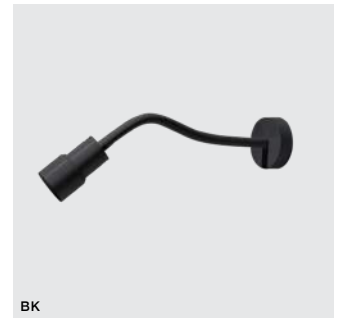

LUMI FLEX

voltage: 230V	LED 5W 500lm 3000K	LED integrated ☒
IP20		LED
technical specification	installation place ☒	adjustable beam angle: 19°-70°

COLOUR / NEW INDEX NO.

- ☐ WHITE FINISH SHINING (WH) **AZ4562**
- ☒ BLACK FINISH SHINING (BK) **AZ4561**

* - EXPLANATION SHORTCUT PAGE 2 (E)