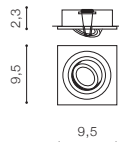

CARO ROUND

Downlights

CARO ROUND

bulb not included

voltage: 230V	connect GU10 1x Max 50W	
IP20	installation place	
	inlet opening	Ø7,8cm

COLOUR / NEW INDEX NO.

- ALUMINIUM (ALU) **AZ2432**
- BLACK (BK) **AZ2431**
- WHITE (WH) **AZ2430**

TILT 45°

* - EXPLANATION SHORTCUT PAGE 2 (E)