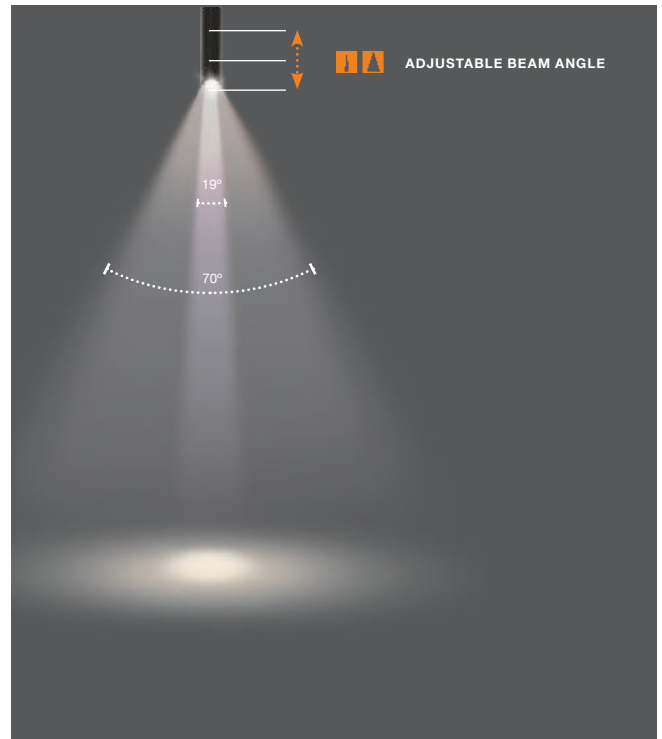

* - EXPLANATION SHORTCUT PAGE 2 (E)