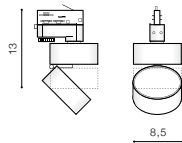

MONA TRACK 3 LINE 12W 3000K / 4000K

LED integrated

voltage: 230V

IP20

technical
specification

LED 12W 1000lm 3000K

LED 12W 1050lm 4000K

installation: Track 3 Line

beam angle: 120°

COLOUR / NEW INDEX NO.

- ☐ 3000K WHITE (WH) **AZ4541**
- ☒ 3000K BLACK (BK) **AZ4542**
- ☐ 4000K WHITE (WH) **AZ4544**
- ☒ 4000K BLACK (BK) **AZ4543**

WH *

MONA TRACK 3 LINE 18W 3000K

LED integrated

voltage: 230V

IP20

technical
specification

LED 18W 1500lm 3000K

installation: Track 3 Line

beam angle: 120°

COLOUR / NEW INDEX NO.

- ☐ WHITE (WH) **AZ4548**
- ☒ BLACK (BK) **AZ4547**