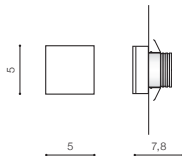

COLOUR / NEW INDEX NO.

- BLACK (BK) **AZ3372**
- WHITE (WH) **AZ3373**
- SATIN NICKEL (SN) **AZ3374**