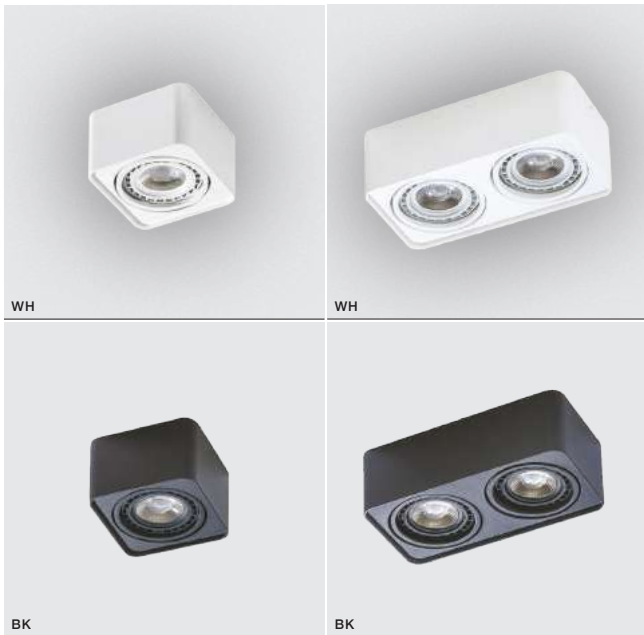

* - EXPLANATION SHORTCUT PAGE 2 (E)