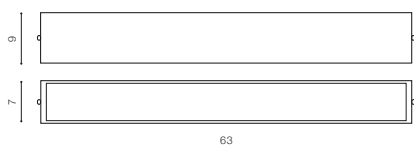

CH *

ARCHO 2C

bulb included ☒

voltage: 230V	connect PL-L 1x Max.55W	☒
IP20	installation place	☐

COLOUR / NEW INDEX NO.

☒ CHROME (CH) **AZ0328**