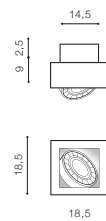

NIKEA 2 ES111

bulb not included	
voltage: 230V	ES111 2x Max 16W
IP20	installation place

COLOUR / NEW INDEX NO.

- ☒ WHITE / BLACK (WH / BK) **AZ4439**
- ☐ WHITE (WH). **AZ4440**
- ☒ BLACK (BK). **AZ4441**