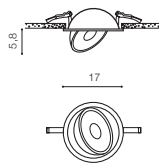

TORONTO 1 SPOT 3000K

LED integrated ☒

voltage: 230V

LED 15W 1020lm 3000K

IP20

technical specification

installation place ☐ inlet opening 16,2cm

beam angle: 21°

COLOUR / NEW INDEX NO.

- ☐ WHITE (WH) **AZ4071**
- ☒ BLACK (BK) **AZ4063**