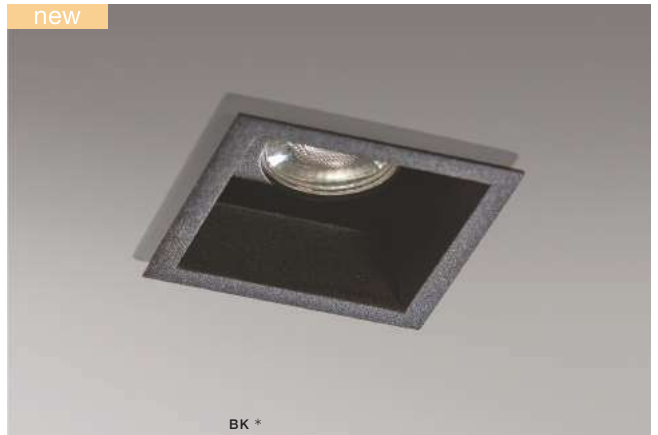

MILET

Downlights

MILET

bulb not included

voltage: 230V	GU10 1x Max 50W
IP20	
	installation place
	inlet opening 7,2 x 7,2cm

COLOUR / NEW INDEX NO.

- ☐ WHITE (WH) **AZ4075**
- ☒ BLACK (BK) **AZ4076**