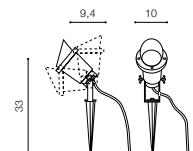

* - EXPLANATION SHORTCUT, PAGE 2 (E)