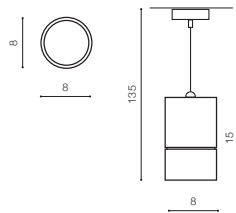

RAFFAEL

bulb not included ☒	
voltage: 230V	LED connect GU10 1x Max 50W ☐
IP20	installation place ☐

COLOUR / NEW INDEX NO.

- ☒ CHROME (CH) **AZ1624**
- ☐ WHITE (WH) **AZ1623**
- ☐ GOLD (GO) **AZ1625**
- ☐ BRUSHED COPPER (BCO) **AZ1626**
- ☐ BLACK (BK) **AZ3497**