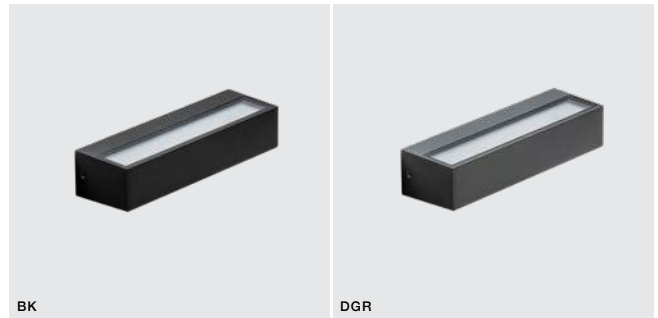

COSEL

LED integrated

voltage: 230V

LED 2x8W 1300lm 3000K

IP54

LED

technical

installation place

specification

beam angle: 2x 110°

COLOUR / NEW INDEX NO.

- BLACK (BK) **AZ4353**
- DARK GREY (DGR) **AZ4354**