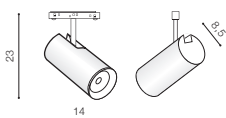

BK *

MAKITA TRACK MAGNETIC 20W CCT SMART

LED integrated

voltage: 48V

LED 20W 1560lm CCT

LED

IP20

technical specification

installation: Track Magnetic – 52 or 27

beam angle: 40°

COLOUR / NEW INDEX NO.

SAND BLACK (BK) **AZ4840**

BK *

MAKITA TRACK MAGNETIC 30W CCT SMART

LED integrated

voltage: 48V

LED 30W 2340lm CCT

LED

IP20

technical specification

installation: Track Magnetic – 52 or 27

beam angle: 40°

COLOUR / NEW INDEX NO.

SAND BLACK (BK) **AZ4842**