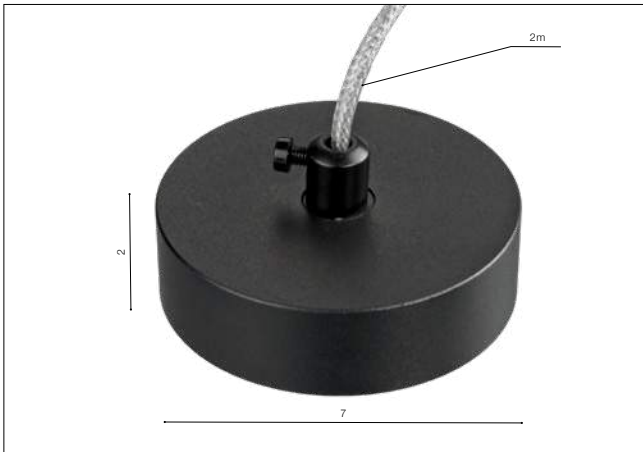

End Cap

- END CAP (BLACK)AZ4745
- END CAP (WHITE)AZ4744

Track 1-Line Pendant Accessory 1.5m

- TRACK 1-LINE PENDANT ACCESSORY 1.5M (BLACK)AZ4747
- TRACK 1-LINE PENDANT ACCESSORY 1.5M (WHITE)AZ4746

* - EXPLANATION SHORTCUT PAGE 2 (E)