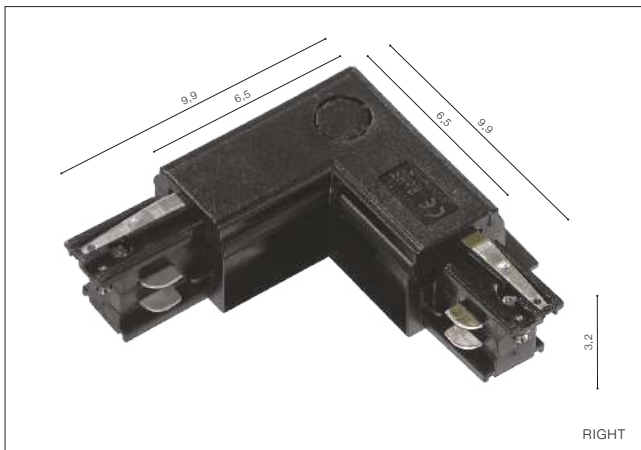

Power

- ☒ POWER (BLACK) **AZ4274**
- ☐ POWER (WHITE) **AZ4273**

L Connector (Left, Right)

- ☒ L CONNECTOR RIGHT (BLACK) **AZ2983**
- ☐ L CONNECTOR RIGHT (WHITE) **AZ2984**
- ☒ L CONNECTOR LEFT (BLACK) **AZ2985**
- ☐ L CONNECTOR LEFT (WHITE) **AZ2986**

LEFT