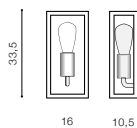

NIKLAS 2 WALL bulb included ☒

voltage: 230V	E27 2x MAX 40W ☐
IP44	
	installation place ☐

COLOUR / NEW INDEX NO.

■ BLACK (BK) **AZ4488**