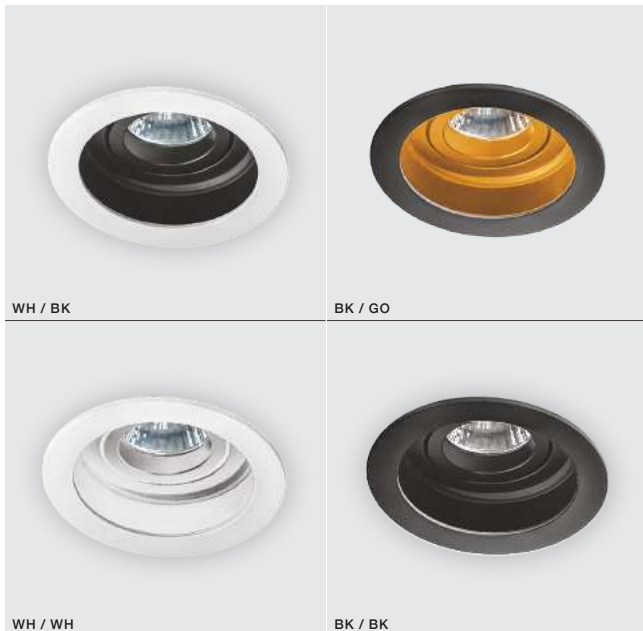

Downlights

WH / BK *

IBIZA

bulb not included

voltage: 230V	connect GU10 1x Max 50W	
IP20	installation place	<input checked="" type="checkbox"/>
	inlet opening	Ø 10cm

COLOUR / NEW INDEX NO.

- WHITE / BLACK (WH / BK) **AZ1361**
- BLACK / GOLD (BK / GO) **AZ2804**
- WHITE / WHITE (WH / WH) **AZ2803**
- BLACK / BLACK (BK / BK) **AZ3532**