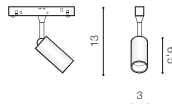

BK/BK *

NIKKI 2 TRACK MAGNETIC 3W 3000K

LED integrated

voltage: 48V

IP20

technical

specification