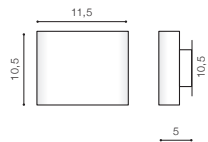

* - EXPLANATION SHORTCUT PAGE 2 (E)