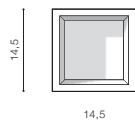

LED integrated

voltage: 230V

LED 9W 700lm 3000K

IP20

LED

technical specification

installation place ☐ inlet opening 9,2x9,2cm

beam angle: 100°

COLOUR / NEW INDEX NO.

- ☐ WHITE (WH) **AZ4226**
- ☒ BLACK (BK) **AZ4227**

LED integrated

voltage: 230V

LED 16W 1300lm 3000K

IP20

LED

technical specification

installation place ☐ inlet opening 13x13cm

beam angle: 100°

COLOUR / NEW INDEX NO.

- ☐ WHITE (WH) **AZ4228**
- ☒ BLACK (BK) **AZ4229**