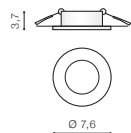

WH

ALU

BK

CH

* - EXPLANATION SHORTCUT PAGE 2 (E)

CH *

IVO SQUARE

bulb not included