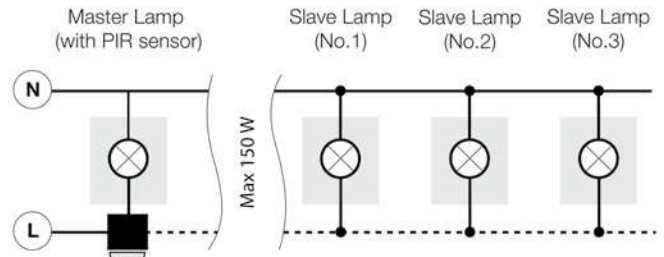

MASTER SLAVE SYSTEM