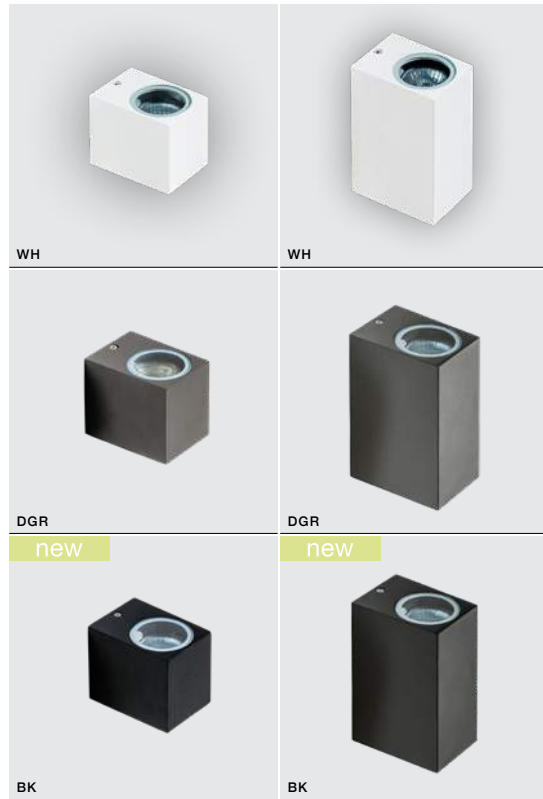

RIMINI 2 SQUARE

bulb not included

voltage: 230V	GU10 2x MAX 35W
IP54	
	installation place

COLOUR / NEW INDEX NO.

- DARK GREY (DGR) **AZ4312**
- WHITE (WH) **AZ4314**
- BLACK (BK) **AZ4268**

* - EXPLANATION SHORTCUT PAGE 2 (E)