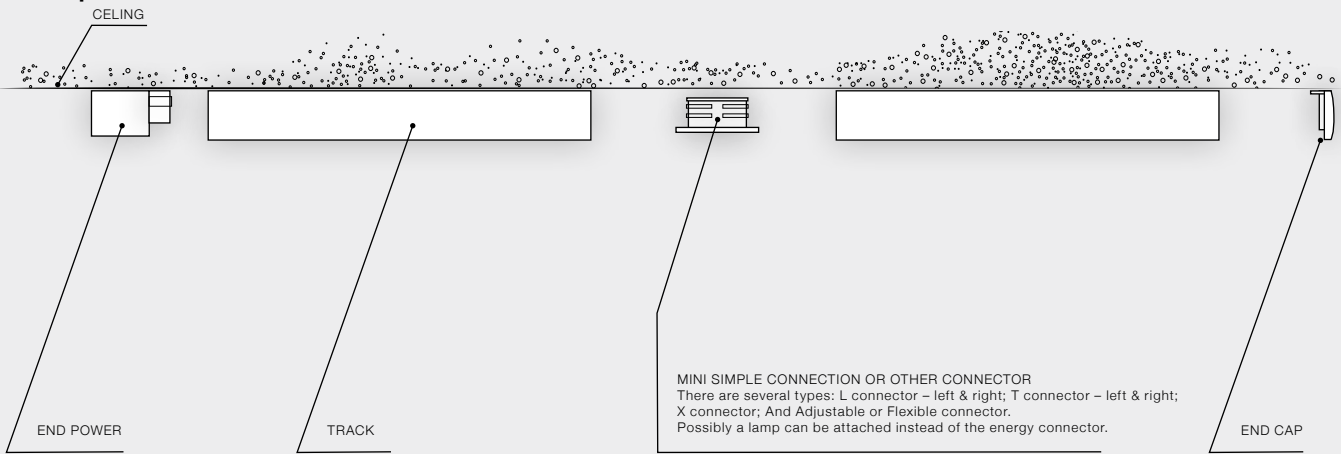

TRACK 3-LINE

Accessories for Track 3 Line

3-Line

Example of the connection between track

TRACKS (1m, 1,5m, 2m, 3m)

- TRACK 1m (BLACK) **AZ2973**
- TRACK 1m (WHITE) **AZ2974**
- TRACK 1,5m (BLACK) **AZ3000**
- TRACK 1,5m (WHITE) **AZ2999**
- TRACK 2m (BLACK) **AZ2975**
- TRACK 2m (WHITE) **AZ2976**
- TRACK 3m (BLACK) **AZ4272**
- TRACK 3m (WHITE) **AZ4271**