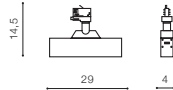

BK *

LINNEA 86 TRACK 3 LINE 36W CCT SWITCH

LED integrated

voltage: 230V	LED 36W 2000lm		LED
IP20	3000K | 4000K | 5000K CCT		
technical specification	installation: Track 3 Line		
	beam angle: 120°		

COLOUR / NEW INDEX NO.

- ☐ WHITE (WH) **AZ4568**
- ☒ BLACK (BK) **AZ4567**