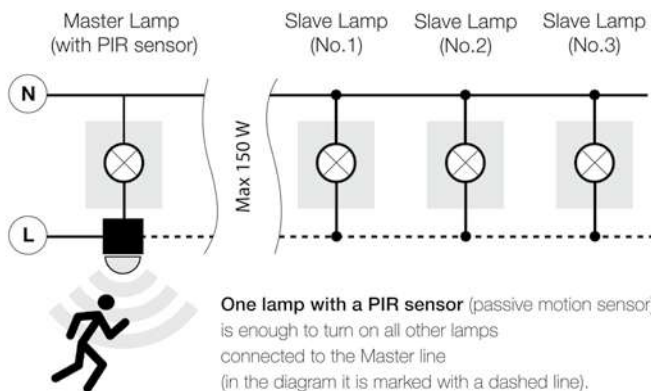

NILS WALL SENSOR

bulb not included

voltage: 230V	E27 1x MAX 40W	
IP44		
	installation place	

COLOUR / NEW INDEX NO.

BLACK (BK) **AZ4479**