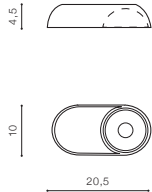

TORONTO

Exposed downlights

TORONTO 1 3000K

LED integrated

voltage: 230V	LED 10W 700lm 3000K	
IP20	installation place	
technical specification	beam angle: 21°	

COLOUR / NEW INDEX NO.

- ☐ WHITE (WH) **AZ4070**
- ☒ BLACK (BK) **AZ4064**

TORONTO 2 3000K

LED integrated

voltage: 230V	LED 2x10W 700lm 3000K	
IP20	installation place	
technical specification	beam angle: 21°	

COLOUR / NEW INDEX NO.

- ☐ WHITE (WH) **AZ4072**
- ☒ BLACK (BK) **AZ4065**

* - EXPLANATION SHORTCUT PAGE 2 (E)