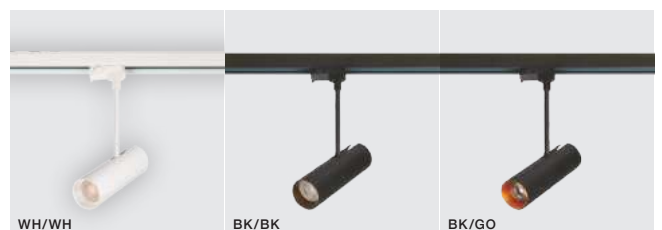

- BLACK (BK) **AZ3199**
- WHITE (WH) **AZ3200**

LENS TRACK

Track 3 Line

LENS TRACK

bulb not included

voltage: 230V	LED GU10 1xMax 35W
IP20	installation place: Track Electric 3 Line

COLOUR / NEW INDEX NO.

- WHITE / WHITE (WH/WH) **AZ3510**
- BLACK / BLACK (BK/BK) **AZ3511**
- BLACK / GOLD (BK/GO) **AZ3512**