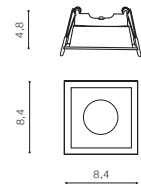

* - EXPLANATION SHORTCUT PAGE 2 (E)