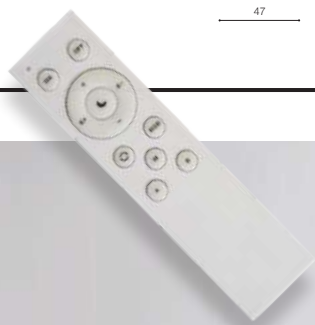

SONA 47 CCT LED (2700 ÷ 6500K)

LED integrated

voltage: 230V

IP20

technical

specification

LED 45W 3600lm

2700 ÷ 6500K dimm

installation place

beam angle: 123°

LED

COLOUR / NEW INDEX NO.

☐ WHITE (WH) **AZ2761**

SONA 55 CCT LED (2700 ÷ 6500K)

LED integrated

voltage: 230V

IP20

technical

specification

LED 45W 3600lm

2700 ÷ 6500K dimm

installation place

beam angle: 120°

LED

COLOUR / NEW INDEX NO.

☐ WHITE (WH) **AZ2763**