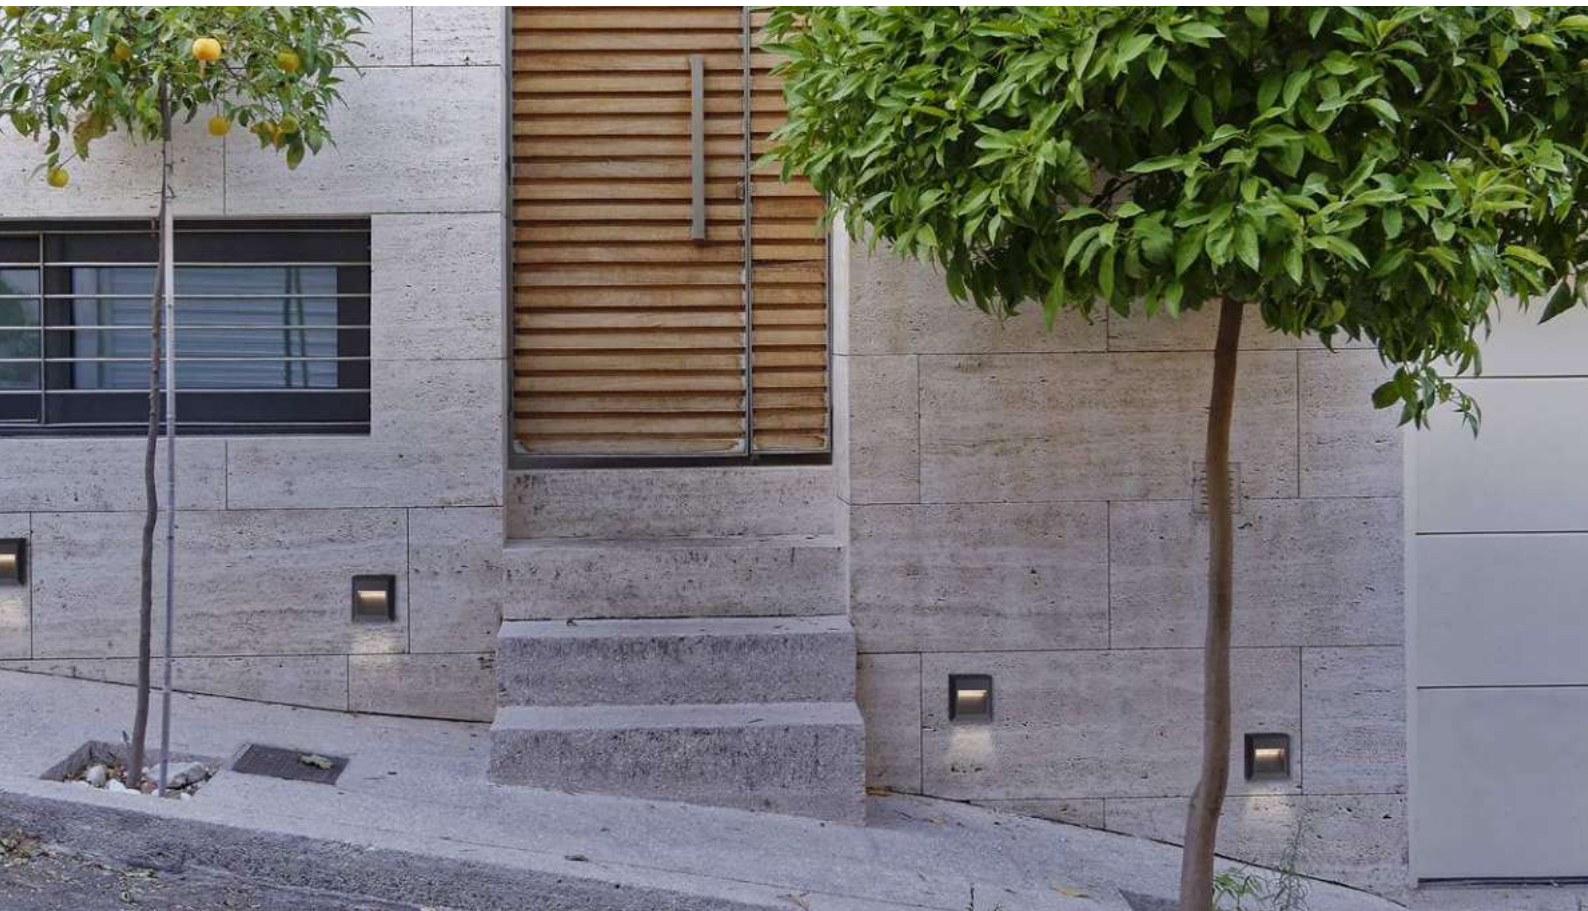

AFI IP54

394

Outdoor lamps

AFI 3000K / 4000K

LED integrated

voltage: 230V	LED 2W 150lm 3000K	
IP54	LED 2W 150lm 4000K	
technical	installation place	
specification	beam angle: 60°	

COLOUR / NEW INDEX NO.

- 3000K DARK GREY (DGR) **AZ4510**
- 3000K BLACK (BK) **AZ4512**
- 4000K DARK GREY (DGR) **AZ4511**
- 4000K BLACK (BK) **AZ4513**

* - EXPLANATION SHORTCUT PAGE 2 (E)