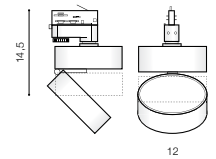

COLOUR / NEW INDEX NO.

- ☐ WHITE (WH) **AZ4548**
- ☒ BLACK (BK) **AZ4547**