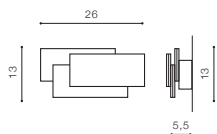

WH *

CLOVER OVAL

LED integrated

voltage: 230V	LED 12W 3000K 840lm	
IP20		
technical specification	installation place	
	beam angle: 360°	

COLOUR / NEW INDEX NO.

- ☒ BLACK (BK) **AZ2997**
- ☐ WHITE (WH) **AZ2998**