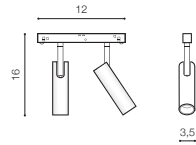

NIKO TRACK MAGNETIC 7W 3000K / 4000K
LED integrated

voltage: 48V

IP20

technical specification

LED 7W 550lm 3000K

LED 7W 600lm 4000K

installation: Track Magnetic – 52 or 27

beam angle: 30°

COLOUR / NEW INDEX NO.

- 4000K GOLD / BLACK (GO/BK) . . . **AZ4583**
- 3000K BLACK / BLACK (BK/BK) . . . **AZ4579**
- 3000K WHITE / BLACK (WH/BK) . . . **AZ4580**
- 4000K BLACK / BLACK (BK/BK) . . . **AZ4581**
- 4000K WHITE / BLACK (WH/BK) . . . **AZ4582**

NIKO 2 TRACK MAGNETIC 7W 3000K / 4000K
LED integrated

voltage: 48V

IP20

technical specification

LED 2x7W 550lm 3000K

LED 2x7W 600lm 4000K

installation: Track Magnetic – 52 or 27

beam angle: 30°

COLOUR / NEW INDEX NO.

- 3000K GOLD / BLACK (GO/BK) . . . **AZ4588**
- 3000K BLACK / BLACK (BK/BK) . . . **AZ4584**
- 3000K WHITE / BLACK (WH/BK) . . . **AZ4585**
- 4000K BLACK / BLACK (BK/BK) . . . **AZ4586**
- 4000K WHITE / BLACK (WH/BK) . . . **AZ4587**