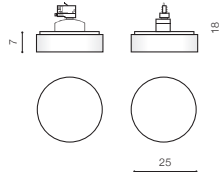

technical

installation: Track 3 Line

specification

beam angle: 120°

COLOUR / NEW INDEX NO.

■ BLACK (BK) **AZ4516**

* - EXPLANATION SHORTCUT PAGE 2 (E)

BK *