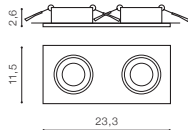

bulb not included

voltage: 230V	connect GU10 2x Max 50W
IP20	
	installation place
	inlet opening 10,5x22,5cm

COLOUR / NEW INDEX NO.

- ALUMINIUM (ALU) **AZ1737**
- BLACK (BK) **AZ1740**
- WHITE (WH) **AZ1739**
- CHROME (CH) **AZ1738**