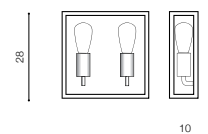

NIKLAS WALL bulb not included ☐

voltage: 230V	E27 1x MAX 40W ☐
IP44	
	installation place ☐

COLOUR / NEW INDEX NO.

■ BLACK (BK) **AZ4486**

NIKLAS 2 WALL bulb included ☒

voltage: 230V	E27 2x MAX 40W ☐
IP44	
	installation place ☐

COLOUR / NEW INDEX NO.

■ BLACK (BK) **AZ4488**