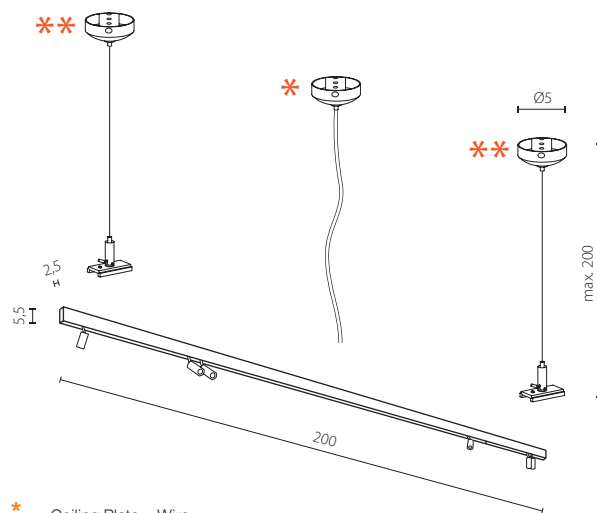

- * Ceiling Plate + Wire
- ** Track Magnetic Suspension Kit 2m

Set specification:

AZ4820 =
AZ4642 + AZ4671 + AZ4652 + AZ4607+2x AZ4589+ AZ4592
AZ4821 =
AZ4643 + AZ4672 + AZ4653 + AZ4608+2x AZ4590 + AZ4593