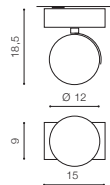

WH/BK *

MAX 2 12V

bulb not included

voltage: 12V	connect 2x QR111 MAX 50W	
IP20	dimer driver 12V – included	
	installation place	

COLOUR / NEW INDEX NO.

WHITE / BLACK (WH / BK) **AZ1375**