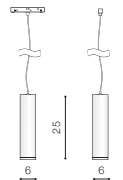

* - EXPLANATION SHORTCUT PAGE 2 (E)