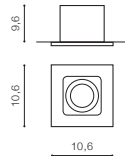

CESAR

Downlights

CESAR

bulb not included ☒

voltage: 230V	connect GU10 1x Max 50W	
IP20	installation place	☒
	inlet opening	9x9cm

COLOUR / NEW INDEX NO.

CHROME (CH) **AZ1152**

TILT 45°