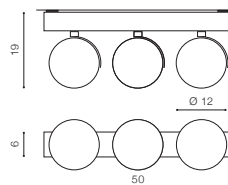

JERRY 1 230V

bulb not included

voltage: 230V	connect 1x ES111 MAX 50W	
IP20	or ADAP111 + GU10 Max 40W	
installation place		

COLOUR / NEW INDEX NO.

- ☐ WHITE (WH) **AZ1366**
- ☒ BLACK (BK) **AZ1367**

JERRY 2 230V

bulb not included

voltage: 230V	connect 2x ES111 MAX 50W	
IP20	or ADAP111 + GU10 Max 40W	
installation place		

COLOUR / NEW INDEX NO.

- ☐ WHITE (WH) **AZ1371**
- ☒ BLACK (BK) **AZ1370**

JERRY 3 230V

bulb not included

voltage: 230V	connect 3x ES111 MAX 50W	
IP20	or ADAP111 + GU10 Max 40W	
installation place		

COLOUR / NEW INDEX NO.

- ☐ WHITE (WH) **AZ1885**
- ☒ BLACK (BK) **AZ1886**