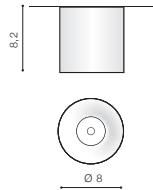

technical

installation place

specification

beam angle: 23°

COLOUR / NEW INDEX NO.

- BLACK (BK) **AZ2844**
- WHITE (WH) **AZ2845**
- GOLD (GO) **AZ2846**

new

GO *