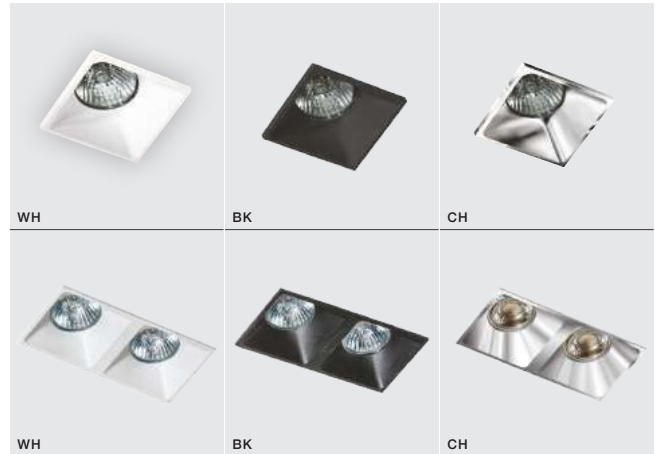

* - EXPLANATION SHORTCUT PAGE 2 (E)

PIO

bulb not included

voltage: 230V	connect GU10 1x Max 50W
IP20	
	installation place
	inlet opening 6,3x6,3cm

COLOUR / NEW INDEX NO.

- WHITE (WH). **AZ0760**
- BLACK (BK). **AZ1278**
- CHROME (CH). **AZ1718**