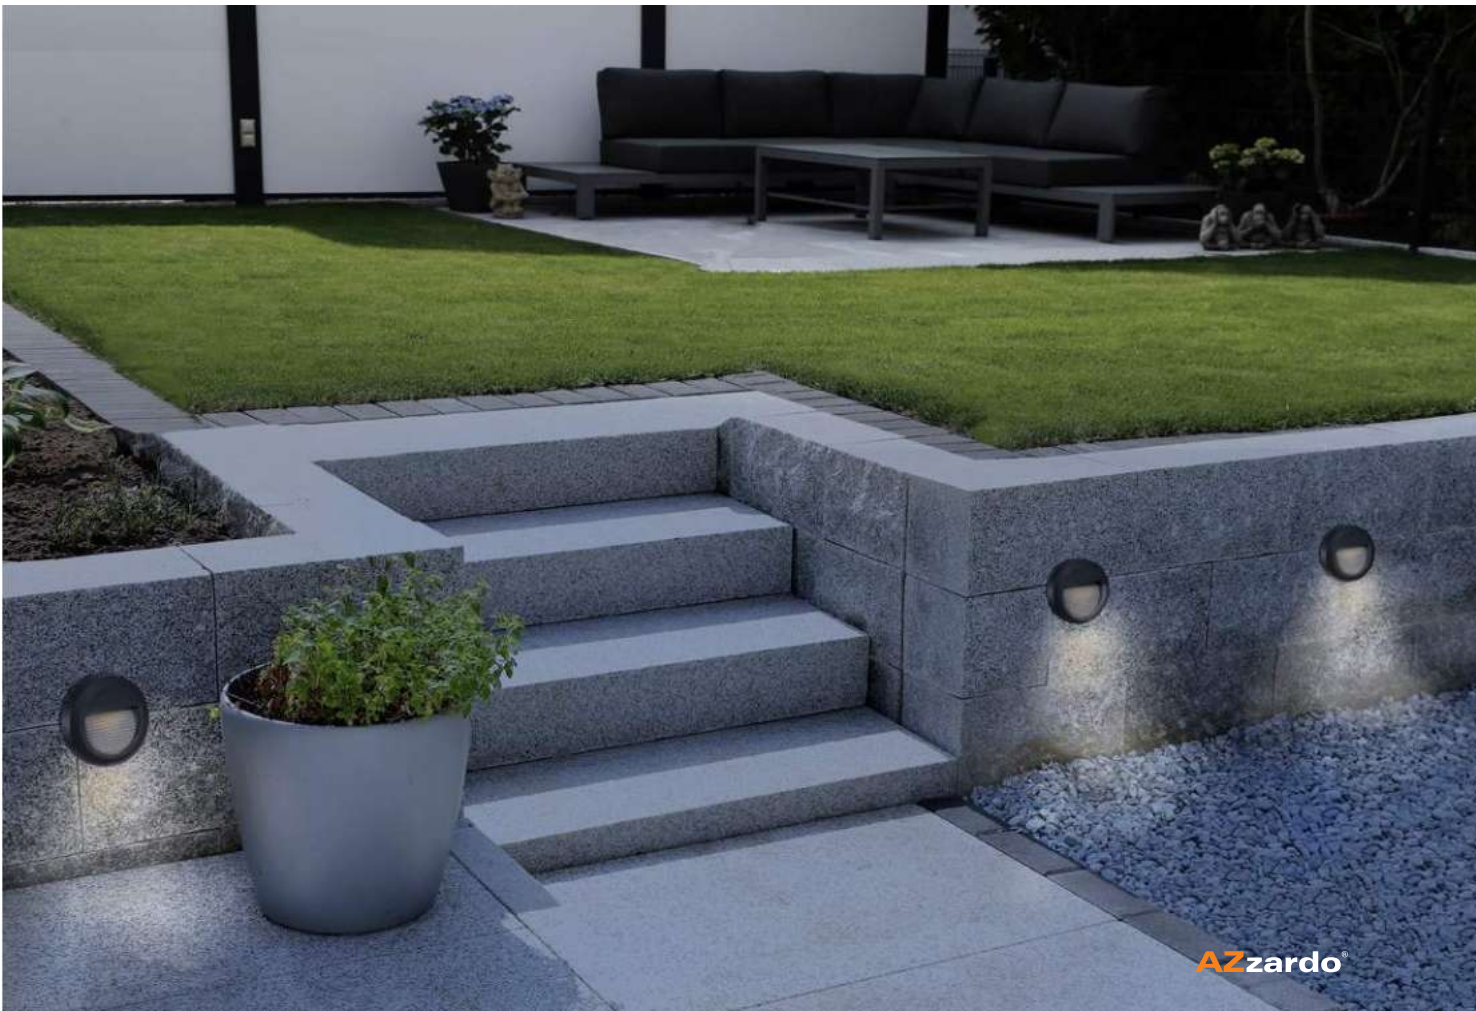

new

DGR *

OVE WALL 3000K / 4000K

LED integrated

voltage: 230V

IP54

technical

specification

LED 2W 150lm 3000K

LED 2W 150lm 4000K

installation place

beam angle: 60°

COLOUR / NEW INDEX NO.

3000K DARK GREY (DGR) **AZ4508**

4000K DARK GREY (DGR) **AZ4509**