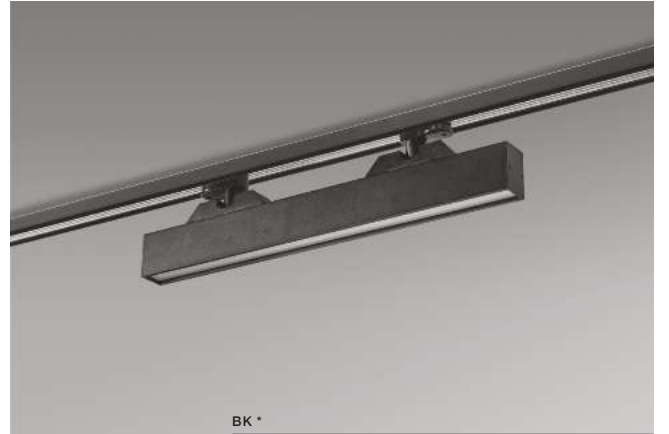

BK *

LINNEA 57 TRACK 3 LINE 24W CCT SWITCH

LED integrated

voltage: 230V	LED 24W 1400lm		LED
IP20	3000K | 4000K | 5000K CCT		
technical specification	installation: Track 3 Line		
	beam angle: 120°		

COLOUR / NEW INDEX NO.

- ☐ WHITE (WH) **AZ4566**
- ☒ BLACK (BK) **AZ4565**