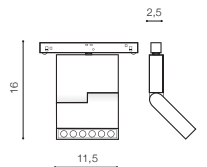

* - EXPLANATION SHORTCUT PAGE 2 (E)