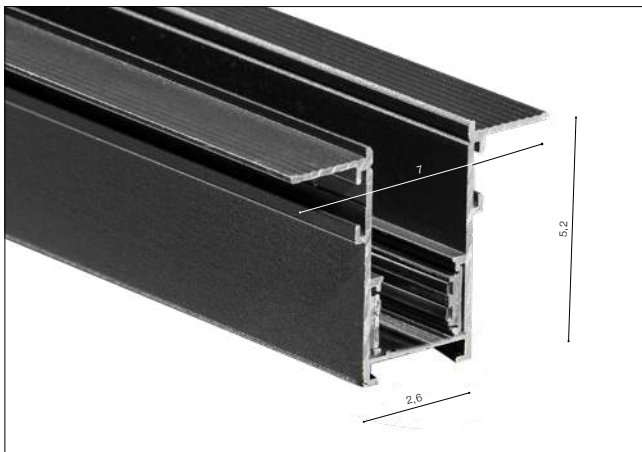

Available options for installation place – surface-mounted, flush-mounted and suspended

Track Magnetic 52 Gips1 (1m, 1,5m, 2m) WITH END CAP 2x

- TRACK 52 GIPS1 1m (BLACK) **AZ4863**
- TRACK 52 GIPS1 1,5m (BLACK) **AZ4864**
- TRACK 52 GIPS1 2m (BLACK) **AZ4865**