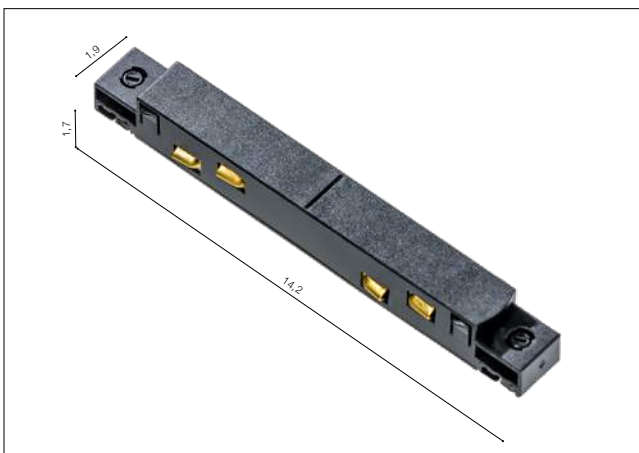

Track Magnetic Driver Inside (60W; 100W; 200W)

☒	DRIVER INSIDE 60W (BLACK)	AZ4669
☐	DRIVER INSIDE 60W (WHITE)	AZ4670
☒	DRIVER INSIDE 100W (BLACK)	AZ4671
☐	DRIVER INSIDE 100W (WHITE)	AZ4672
☒	DRIVER INSIDE 200W (BLACK)	AZ4673
☐	DRIVER INSIDE 200W (WHITE)	AZ4674

Track Magnetic Straight Connector

☒	STRAGHT CONNECTOR (BLACK)	AZ4677
☐	STRAGHT CONNECTOR (WHITE)	AZ4678