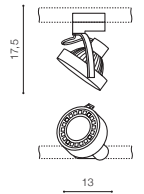

WH

BK

* - EXPLANATION SHORTCUT PAGE 2 (E)