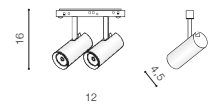

* - EXPLANATION SHORTCUT PAGE 2 (E)