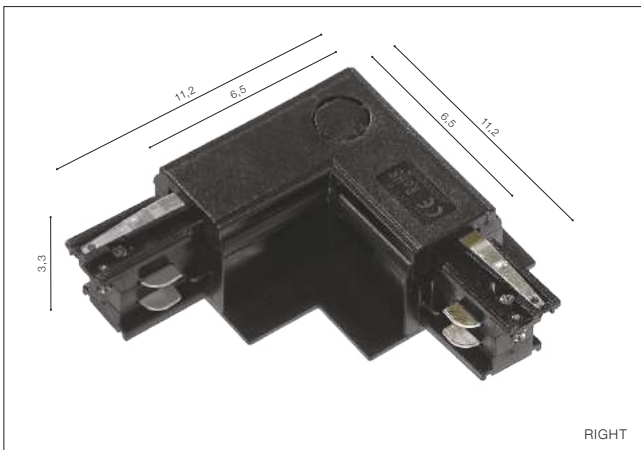

Power Gips

- ☒ POWER GIPS (BLACK) **AZ4296**
- ☐ POWER GIPS (WHITE) **AZ4295**

L Connector Gips (only Right)

- ☒ L CONNECTOR GIPS RIGHT (BLACK) **AZ4298**
- ☐ L CONNECTOR GIPS RIGHT (WHITE) **AZ4297**