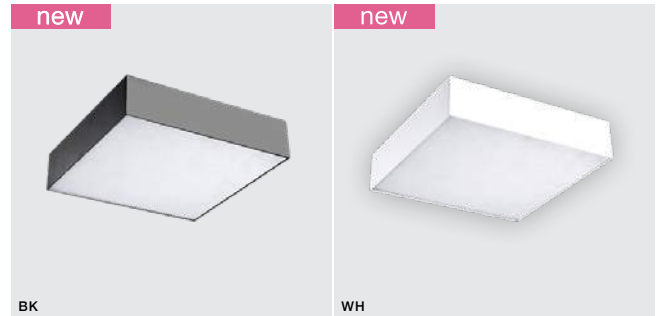

Time of confirmation of settings from the remote control is 10s

* - EXPLANATION SHORTCUT PAGE 2 (E)