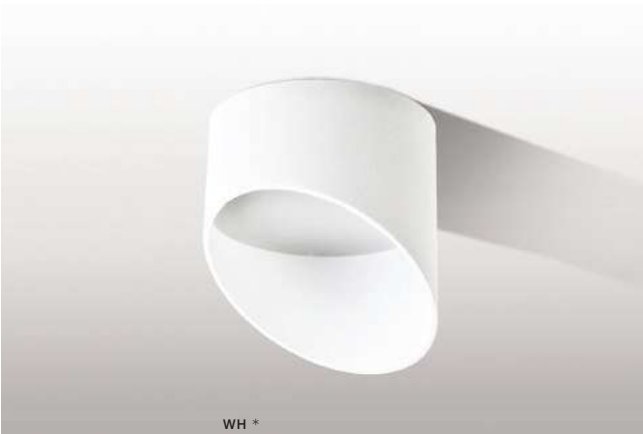

WH *

MOMO 14 3000K

LED integrated

voltage: 230V	LED 18W 3000K RA≥90 1500lm	
IP20	installation place	
technical specification	beam angle: 90°	

COLOUR / NEW INDEX NO.

- ☐ WHITE (WH) **AZ2282**
- ☒ BLACK (BK) **AZ2283**