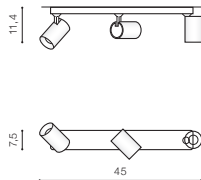

COLOUR / NEW INDEX NO.

- ☒ BLACK (BK) **AZ3197**
- ☐ WHITE (WH) **AZ3198**