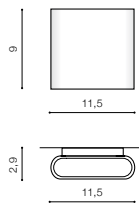

installation place

beam angle: 60°

COLOUR / NEW INDEX NO.

- DARK GREY (DGR) **AZ2180**
- WHITE (WH) **AZ2179**
- BLACK (BK) **AZ4339**

WH *

CREMONA M

LED integrated

voltage: 230V
IP54