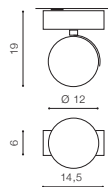

BK *

JERRY 2 12V

bulb not included

voltage: 12V	connect 2x QR111 MAX 50W	
IP20	dimer driver 12V – included	
	installation place	☐ ☐

COLOUR / NEW INDEX NO.

- ☐ WHITE (WH) **AZ1369**
- ☒ BLACK (BK) **AZ1368**
- ☒ CHROME (CH) **AZ1751**