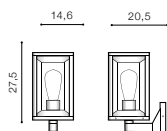

MIKKEL

bulb not included ☒

voltage: 230V	E27 1x MAX 40W	
IP54	installation place	

COLOUR / NEW INDEX NO.

■ BLACK (BK) **AZ4485**