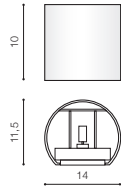

LETICIA 2 LED

LED integrated

voltage: 230V	LED 2x3W 3000K 420lm	LED
IP54		
technical specification	installation place	
	beam angle: adjustable max 90°	

COLOUR / NEW INDEX NO.

- DARK GRAY (DGR) **AZ2189**
- WHITE (WH) - **AZ2190**

FOUR ADJUSTABLE LIGHT ANGLE TILT 90°