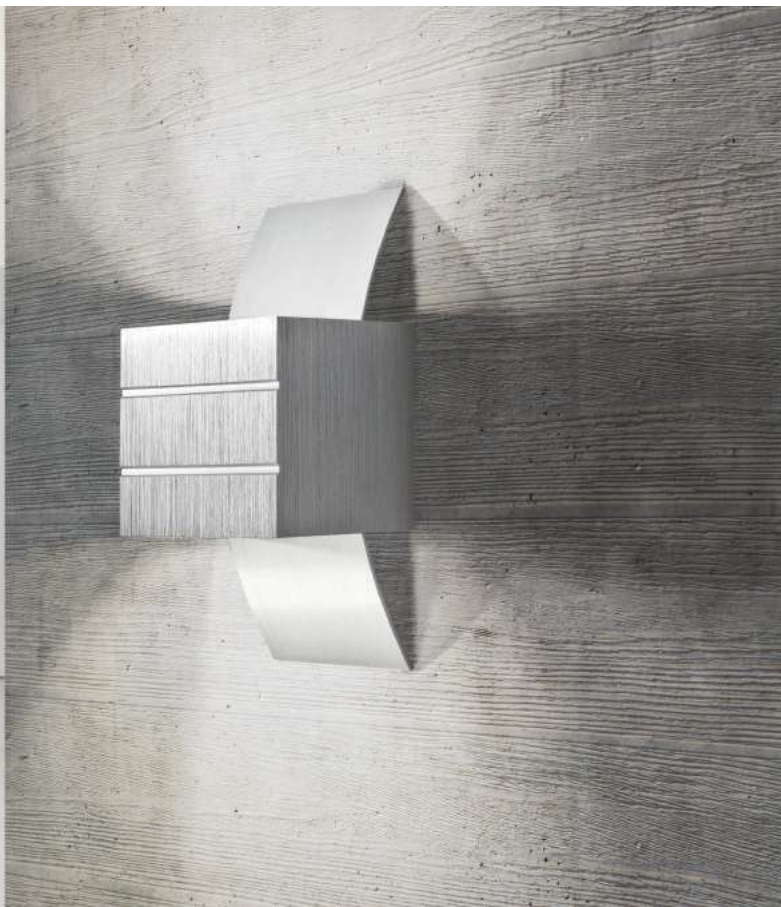

technical

installation place

specification

beam angle: 60°

COLOUR / NEW INDEX NO.

WHITE (WH) **AZ0578**

VIDAL

Indoor wall lamps