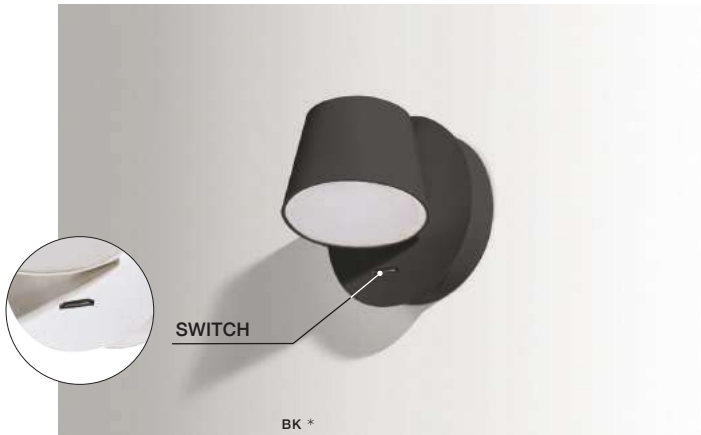

installation place

specification

beam angle: 15°

COLOUR / NEW INDEX NO.

- WHITE (WH) **AZ2446**
- CHROME (CH) **AZ2445**

* - EXPLANATION SHORTCUT PAGE 2 (E)

RAMONA LED SWITCH

Indoor wall lamps