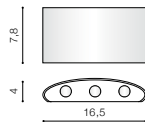

GINNA 3

LED integrated

voltage: 230V
IP54

LED 6x1W 500lm 3000K

technical
specification

installation place
beam angle: 60°

COLOUR / NEW INDEX NO.

- BLACK (BK) **AZ3484**
- GOLD (GO) **AZ3485**
- DARK GREY (DGR) **AZ4194**
- WHITE (WH) **AZ4195**