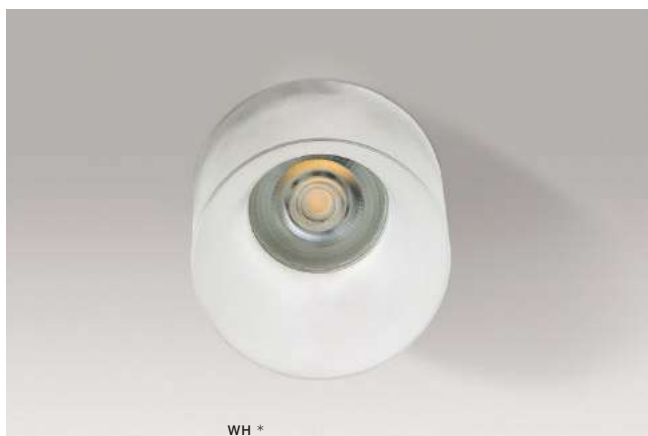

WH *

GELO

bulb not included ☒

voltage: 230V	connect GU10 1x Max 50W
IP20	
	installation place ☐
	inlet opening Ø6,6cm

COLOUR / NEW INDEX NO.

☐ WHITE FROST (WH) **AZ3539**