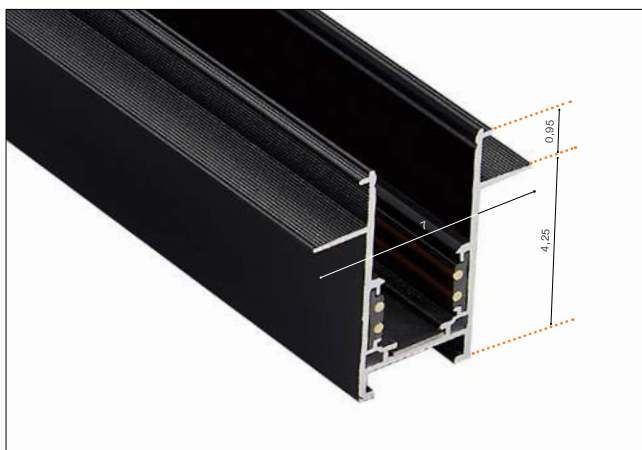

Track Magnetic 52 (1m, 1,5m, 2m, 3m) WITH END CAP 2x

- TRACK 52 1m (BLACK) **AZ4638**
- TRACK 52 1m (WHITE) **AZ4639**
- TRACK 52 1,5m (BLACK) **AZ4640**
- TRACK 52 1,5m (WHITE) **AZ4641**
- TRACK 52 2m (BLACK) **AZ4642**
- TRACK 52 2m (WHITE) **AZ4643**
- TRACK 52 3m (BLACK) **AZ4644**
- TRACK 52 3m (WHITE) **AZ4645**

* - EXPLANATION SHORTCUT PAGE 2 (E)

Available options for installation place – surface-mounted, flush-mounted and suspended

Track Magnetic 52 Gips1 (1m, 1,5m, 2m) WITH END CAP 2x

- TRACK 52 GIPS1 1m (BLACK) **AZ4863**
- TRACK 52 GIPS1 1,5m (BLACK) **AZ4864**
- TRACK 52 GIPS1 2m (BLACK) **AZ4865**