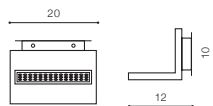

COLOUR / NEW INDEX NO.

- ☒ BLACK (BK) **AZ2204**
- ☐ WHITE (WH) **AZ2205**