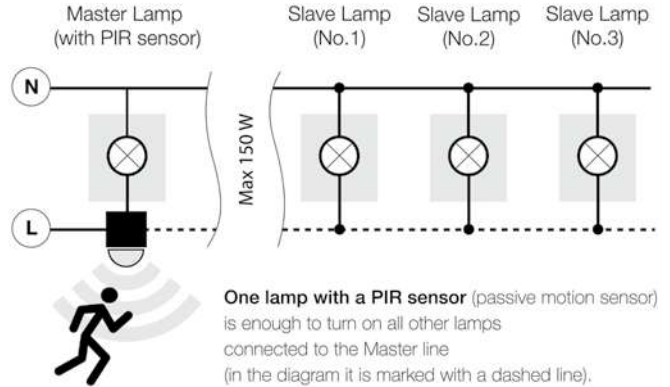

TIME – LIGHTING TIME ADJUSTMENT

LUX – DUSK SENSITIVITY ADJUSTMENT

MASTER SLAVE SYSTEM (OPTION)

* – EXPLANATION SHORTCUT PAGE 2 (E)

NIKLAS WALL bulb not included

voltage: 230V	E27 1x MAX 40W <input type="checkbox"/>
IP44	
	installation place <input type="checkbox"/>