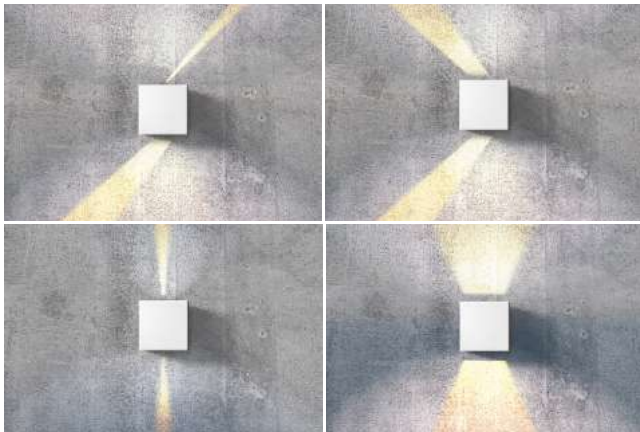

GAMBINO LED IP54

314

Indoor wall lamps

FOUR ADJUSTABLE LIGHT ANGLE