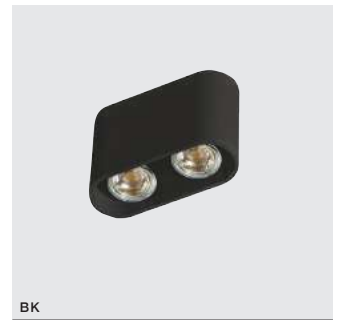

VISION

bulb not included

voltage: 230V	LED connect GU10 2x Max. 50W	
IP20		
	installation place	

COLOUR / NEW INDEX NO.

BLACK (BK) **AZ1745**

TILT 45°