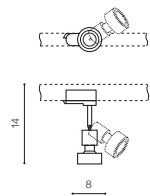

JANE TRACK 3 LINE GU10

bulb not included ☒

voltage: 230V	connect 1x GU10 MAX 50W	☐
IP20	installation place – track 3 x line	☐

COLOUR / NEW INDEX NO.

- ☐ WHITE (WH) **AZ2460**
- ☒ BLACK (BK) **AZ2457**