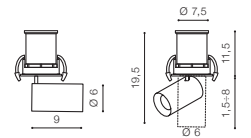

TILT 90°

ROTATION 350°