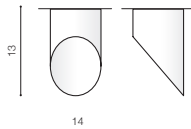

MOMO 8 3000K

LED integrated

voltage: 230V	LED 6W 3000K RA≥90 500lm	
IP20	installation place	
technical specification	beam angle: 88°	

COLOUR / NEW INDEX NO.

- ☐ WHITE (WH) **AZ2278**
- ☒ BLACK (BK) **AZ2279**

MOMO 12 3000K

LED integrated

voltage: 230V	LED 12W 3000K RA≥90 1000lm	
IP20	installation place	
technical specification	beam angle: 89°	

COLOUR / NEW INDEX NO.

- ☐ WHITE (WH) **AZ2280**
- ☒ BLACK (BK) **AZ2281**

MOMO 14 3000K

LED integrated

voltage: 230V	LED 18W 3000K RA≥90 1500lm	
IP20	installation place	
technical specification	beam angle: 90°	

COLOUR / NEW INDEX NO.

- ☐ WHITE (WH) **AZ2282**
- ☒ BLACK (BK) **AZ2283**