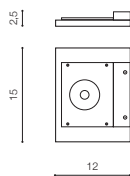

LAMBDA

LED integrated

voltage: 230V

LED 10W 850lm 3000K

IP20

LED

technical

installation place

specification

beam angle: 90°

COLOUR / NEW INDEX NO.

- ☒ BLACK (BK) **AZ3346**
- ☐ WHITE (WH) **AZ3345**