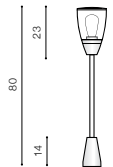

* - EXPLANATION SHORTCUT PAGE 2 (E)