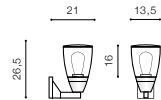

RASMUS

bulb not included

voltage: 230V	E27 1x MAX 40W	
IP65	installation place	

COLOUR / NEW INDEX NO.

BLACK (BK) **AZ4483**