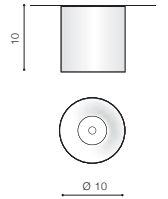

* - EXPLANATION SHORTCUT PAGE 2 (E)