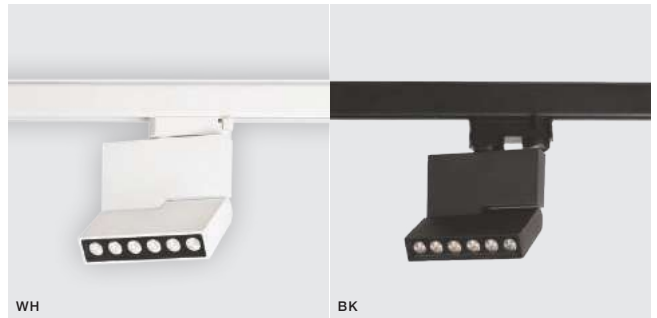

LEON 5 TRACK

LED integrated

voltage: 230V

LED 12W 1020lm 3000K

LED

IP20

technical specification

installation place: Track Electric 3 Line

beam angle: 60°

COLOUR / NEW INDEX NO.

- ☐ WHITE (WH) AZ3490
- ☒ BLACK (BK) AZ3491