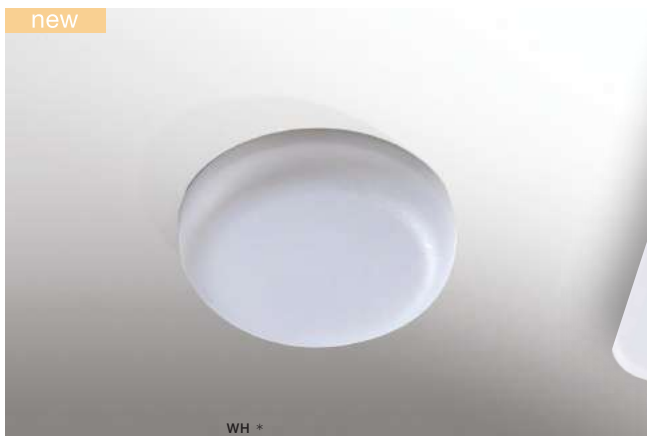

LAMIR S 17 DIMM IP44 3000K / 4000K
+ REMOTE CONTROL LED integrated

voltage: 230V	LED 22W DIMM 1800lm 3000K DIMM	LED
IP44	LED 22W DIMM 1800lm 4000K DIMM	
technical specification	installation place ☐ adjust. inlet: 7,4÷15,1cm	
	beam angle: 120°	

COLOUR / NEW INDEX NO.

- ☐ 3000K WHITE (WH) **AZ4388**
- ☐ 4000K WHITE (WH) **AZ4393**

LAMIR R 17 DIMM IP44 3000K / 4000K
+ REMOTE CONTROL LED integrated

voltage: 230V	LED 22W DIMM 1800lm 3000K	LED
IP44	LED 22W DIMM 1800lm 4000K	
technical specification	installation place ☐ adjust. inlet: 7,4÷15,1cm	
	beam angle: 120°	

COLOUR / NEW INDEX NO.

- ☐ 3000K WHITE (WH) **AZ4387**
- ☐ 4000K WHITE (WH) **AZ4392**

Key function