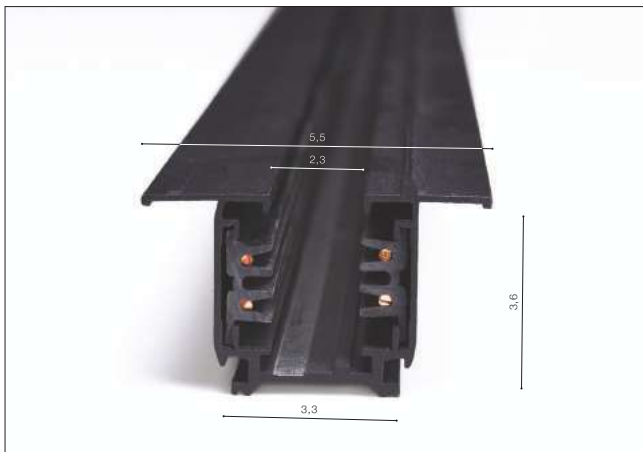

Available options for installation place – surface-mounted, flush-mounted and suspended

TRACKS GIPS (1m, 2m, 3m)

- ☒ TRACK GIPS 1m (BLACK) **AZ4290**
- ☐ TRACK GIPS 1m (WHITE) **AZ4289**
- ☒ TRACK GIPS 2m (BLACK) **AZ4292**
- ☐ TRACK GIPS 2m (WHITE) **AZ4291**
- ☒ TRACK GIPS 3m (BLACK) **AZ4294**
- ☐ TRACK GIPS 3m (WHITE) **AZ4293**