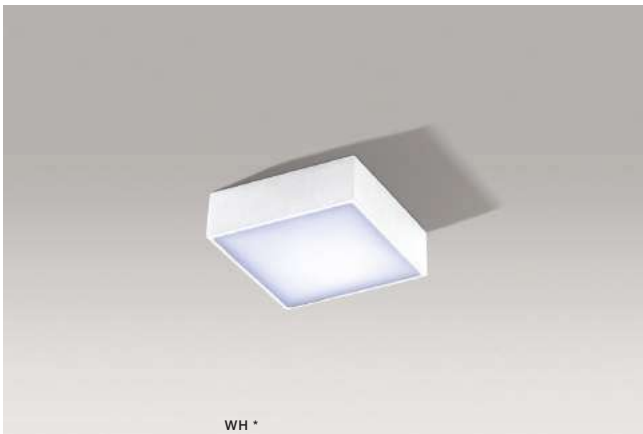

FALCO 12 3000K/4000K

Exposed downlights

FALCO 12 3000K

LED integrated

voltage: 230V	LED 12W 1020lm 3000K	
IP20	installation place	
technical specification	beam angle: 114°	

COLOUR / NEW INDEX NO.

- ☐ WHITE (WH) **AZ2780**
- ☒ BLACK (BK) **AZ2782**