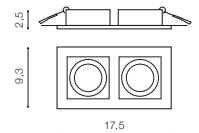

ALU *

PACO 3

bulb not included

voltage: 230V	connect GU10 3x Max 50W
IP20	
installation place	
inlet opening 8x24cm