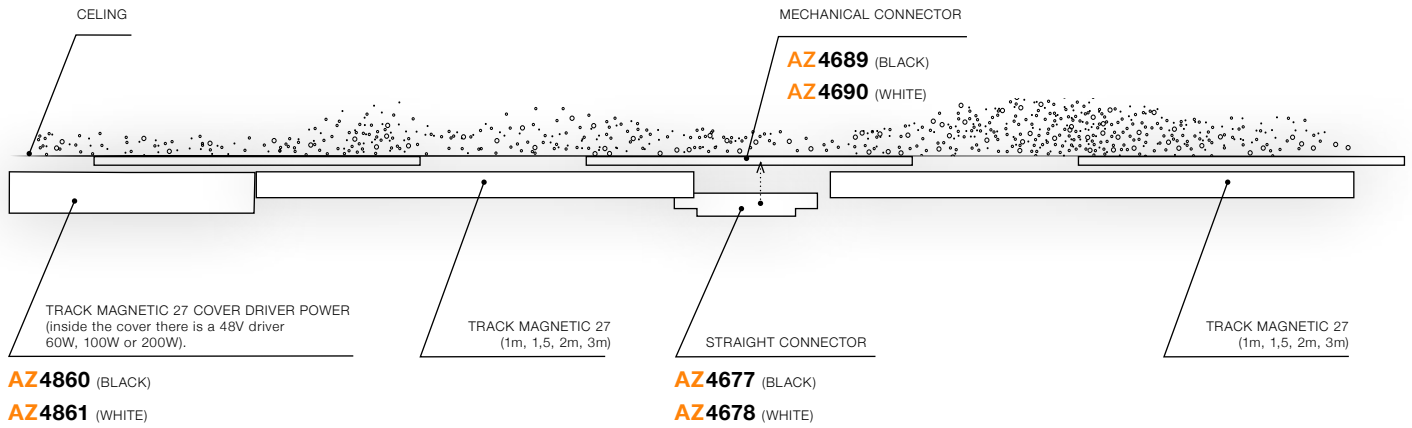

TRACK MAGNETIC

Track Magnetic

Track Magnetic 27 Cover Power Driver Inside

- MAGNETIC 27 COVER (BLACK) **AZ4860**
- MAGNETIC 27 COVER (WHITE) **AZ4661**

OPTION 1 Track Magnetic Bluetooth Remote Smart Operating Schematic

AZ4857

DOWNLOAD THE APP

AZzardo
SMART

* - EXPLANATION SHORTCUT PAGE 2 (E)