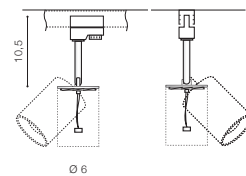

EREBUS TUBE

TUBE 14

- ☐ WHITE (WH) **AZ3383**
- ☒ BLACK (BK) **AZ3384**
- ☒ GOLD (GO) **AZ3385**

TUBE 21

- ☐ WHITE (WH) **AZ3386**
- ☒ BLACK (BK) **AZ3387**
- ☒ GOLD (GO) **AZ3388**

* - EXPLANATION SHORTCUT PAGE 2 / 6