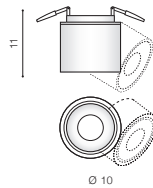

COLOUR / NEW INDEX NO.

- ☒ WHITE/WHITE (WH/WH) **AZ2705**
- ☒ BLACK/BLACK (BK/BK) **AZ2706**

* - EXPLANATION SHORTCUT PAGE 2 (E)