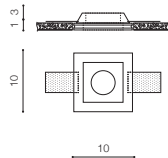

HERA GIPS SQUARE M WH

bulb not included

voltage: 230V	connect GU10 1x Max 40W
IP20	
	installation place
	inlet opening 12x12cm

COLOUR / NEW INDEX NO.

☐ WHITE (WH) **AZ3467**