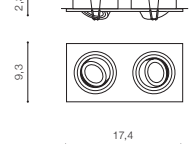

WH *

CARO 2 SQUARE

bulb not included

voltage: 230V	connect GU10 2x Max 50W
IP20	
	installation place
	inlet opening 8x15,8cm

COLOUR / NEW INDEX NO.

- ALUMINIUM (ALU) **AZ2438**
- BLACK (BK) **AZ2437**
- WHITE (WH) **AZ2436**