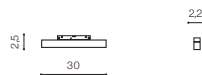

COLOUR / NEW INDEX NO.

- ☐ 3000K WHITE (WH) **AZ4608**
- ☒ 3000K BLACK (BK) **AZ4607**
- ☐ 4000K WHITE (WH) **AZ4610**
- ☒ 4000K BLACK (BK) **AZ4609**