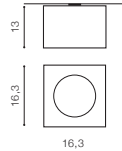

PAULO 1 230V

bulb not included

voltage: 230V	Bulbs and connector types are shown on the pages 70-71
IP20	
	installation place ☐

COLOUR / NEW INDEX NO.

- ☒ BLACK / ALUMINIUM (BK / ALU) . . . **AZ0959**
- ☐ WHITE / ALUMINIUM (WH / ALU) . . . **AZ0960**

TILT 45°

PAULO 3 230V

bulb not included

voltage: 230V	Bulbs and connector types are shown on the pages 70-71
IP20	
	installation place ☐

COLOUR / NEW INDEX NO.

- ☒ BLACK / ALUMINIUM (BK / ALU) . . . **AZ0965**
- ☐ WHITE / ALUMINIUM (WH / ALU) . . . **AZ0964**

TILT 45°