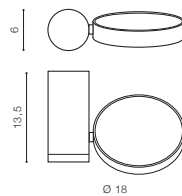

GALENA

LED integrated

voltage: 230V	LED 11W 3000K RA>80	
IP20	1000 lm	
technical specification	installation place	
	beam angle: 112°	

COLOUR / NEW INDEX NO.

☐ MATT WHITE (WH) **AZ1457**