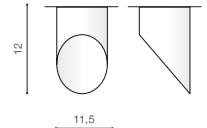

WH *

MOMO 14 3000K

LED integrated

voltage: 230V	LED 18W 3000K RA≥90 1500lm	
IP20	installation place	
technical specification	beam angle: 90°	

COLOUR / NEW INDEX NO.

- ☐ WHITE (WH) **AZ2282**
- ☒ BLACK (BK) **AZ2283**