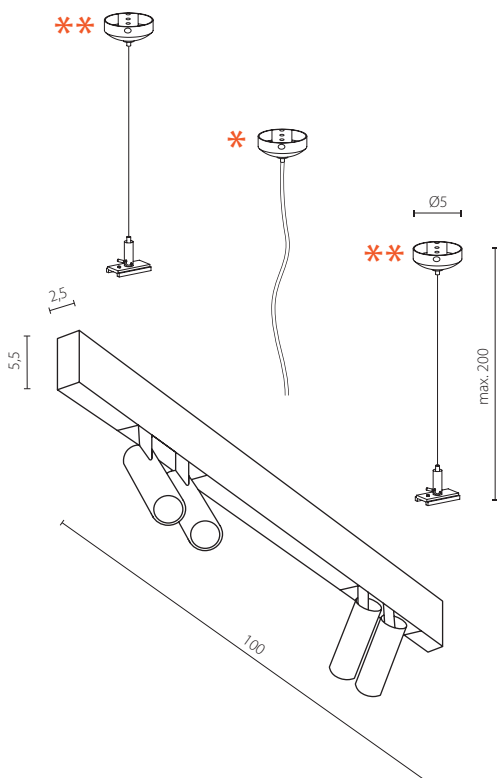

TRACK MAGNETIC SET 1M 3000K / 4000K

LED integrated

voltage: 48V	LED 26W 2022m 3000K	
IP20	LED 26W 1930lm 4000K	
technical specification	installation: Track Magnetic	
	pendant with AZ4828 or AZ4829	

COLOUR / NEW INDEX NO.

	3000K BLACK (BK)	AZ4802	(52M1032BK)
	3000K WHITE (BK)	AZ4803	(52M1032WH)
	4000K BLACK (BK)	AZ4804	(52M1042BK)
	4000K WHITE (BK)	AZ4805	(52M1042WH)

- Ceiling Plate + Wire
- ** Track Magnetic Suspension Kit 2m

Set specification:

AZ4802 = AZ4638 + AZ4669 + AZ4652 + 2x AZ4584
AZ4803 = AZ4639 + AZ4670 + AZ4653 + 2x AZ4585
AZ4804 = AZ4638 + AZ4669 + AZ4652 + 2x AZ4586
AZ4805 = AZ4639 + AZ4670 + AZ4653 + 2x AZ4587