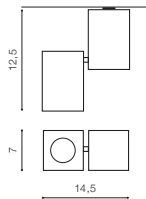

FLAVIO

Exposed downlights

FLAVIO

bulb not included

voltage: 230V	LED connect GU10 1x Max. 50W	
IP20		
	installation place	

COLOUR / NEW INDEX NO.

WHITE / BLACK (WH / BK) **AZ0791**

TILT 90°

FLAVIO 2

bulb not included

voltage: 230V	LED connect GU10 2x Max. 50W	
IP20		
	installation place	

COLOUR / NEW INDEX NO.

WHITE / BLACK (WH / BK) **AZ0792**

TILT 90°

* - EXPLANATION SHORTCUT PAGE 2 (E)