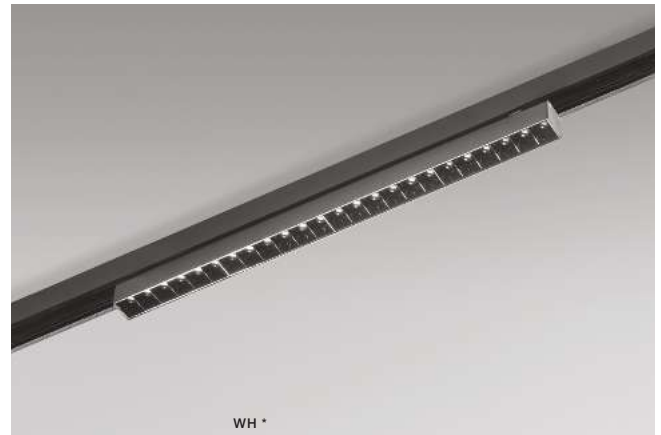

KIRA TRACK

66

Track Magnetic

Track type – 52 mm

KIRA TRACK MAGNETIC 12W POINTS60

3000K / 4000K LED integrated

voltage: 48V	LED 12W 750lm 3000K	
IP20	LED 12W 800lm 4000k	
technical specification	installation: Track Magnetic – 52 or 27	
	beam angle: 60°	