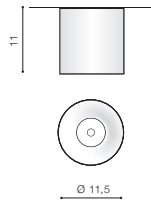

* - EXPLANATION SHORTCUT PAGE 2 (E)

MANE 30W

voltage: 230V	LED 30W 2400lm 3000K	LED integrated
IP20		LED
technical specification	installation place	beam angle: 23°

COLOUR / NEW INDEX NO.

- BLACK (BK) **AZ4156**
- WHITE (WH) **AZ4155**
- GOLD (GO) **AZ4157**