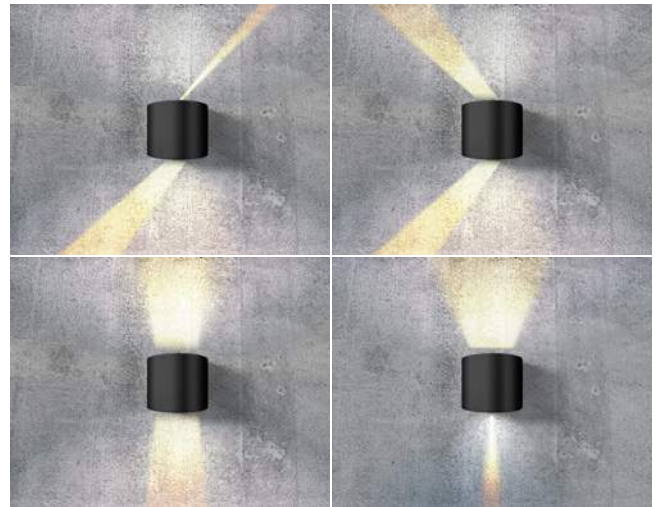

FOUR ADJUSTABLE LIGHT ANGLE