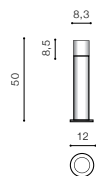

NILS 800

bulb not included

voltage: 230V	E27 1x MAX 40W
IP44	
	installation place

COLOUR / NEW INDEX NO.

BLACK (BK) **AZ4481**