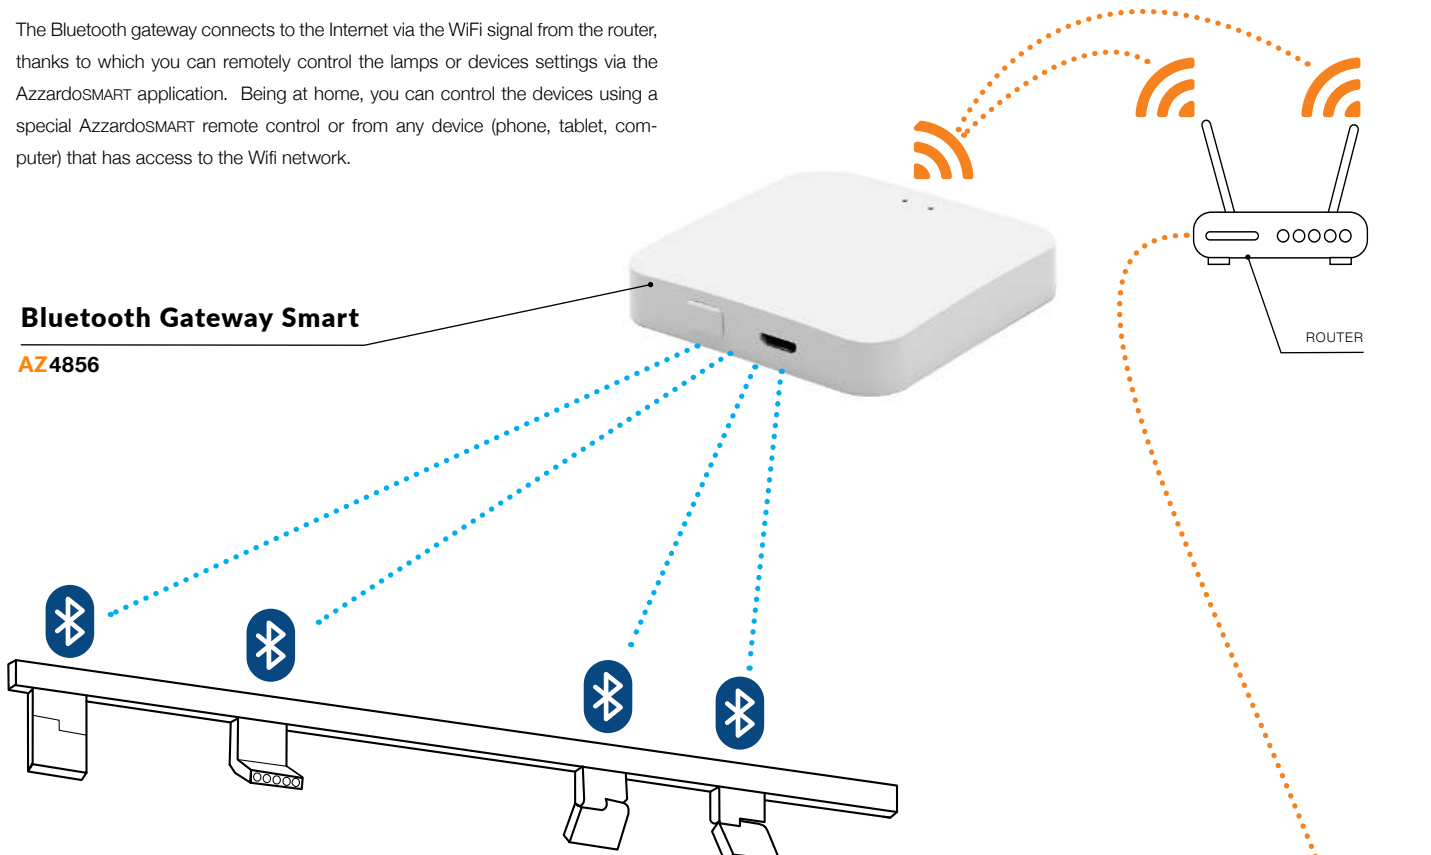

AZ4857

DOWNLOAD THE APP

AZzardo
SMART

* - EXPLANATION SHORTCUT PAGE 2 (E)

The Bluetooth gateway connects to the Internet via the WiFi signal from the router, thanks to which you can remotely control the lamps or devices settings via the AzzardoSMART application. Being at home, you can control the devices using a special AzzardoSMART remote control or from any device (phone, tablet, computer) that has access to the Wifi network.

Bluetooth Gateway Smart

AZ4856

OPTION 2

2

OR

OPTION 1

1

Track Magnetic  Bluetooth Remote Smart