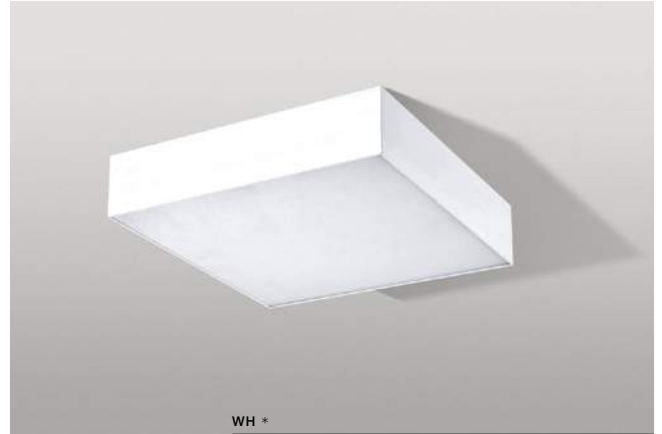

- 3000K BLACK (BK) **AZ3682**
- 4000K WHITE (WH) **AZ3685**
- 4000K BLACK (BK) **AZ3684**

MONZA II S 30 3000K/ 4000K

LED integrated

voltage: 230V	LED 36W 3500lm 3000K		LED
IP20	LED 36W 3550lm 4000K		
technical	installation place		
specification	beam angle: 120°		