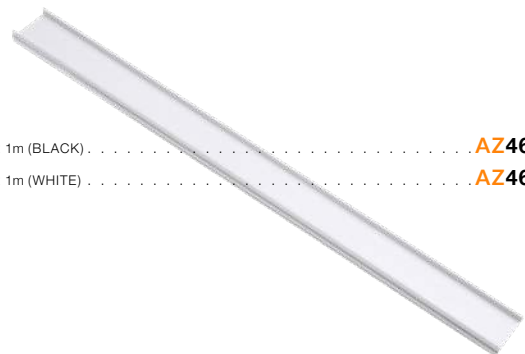

Track Magnetic Cover 1m

- ☒ COVER 1m (BLACK) **AZ4652**
- ☐ COVER 1m (WHITE) **AZ4653**