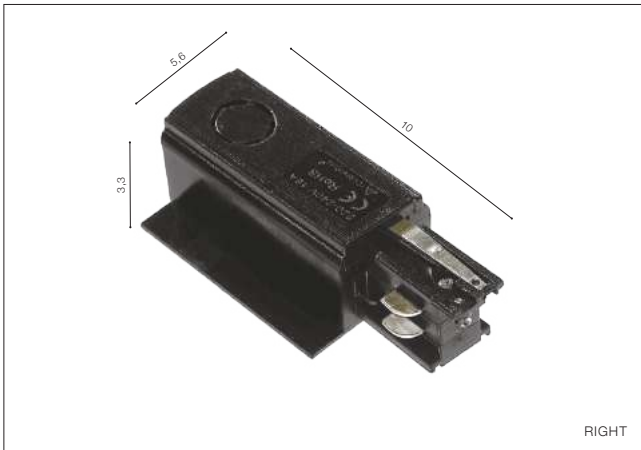

LEFT

RIGHT

T Connector (Left, Right)

- T CONNECTOR LEFT (BLACK) **AZ4276**
- T CONNECTOR LEFT (WHITE) **AZ4275**
- T CONNECTOR RIGHT (BLACK) **AZ4278**
- T CONNECTOR RIGHT (WHITE) **AZ4277**

LEFT

* - EXPLANATION SHORTCUT PAGE 2 (E)