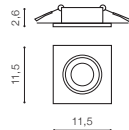

REMO R

bulb not included ☒

voltage: 0V	accessory for Remo 1 Downlight and Hugo 1 Downlight and Hugo 2 Downlight	
IP20	installation place	☒
Aluminium		

COLOUR / NEW INDEX NO.

- ALUMINIUM (ALU) **AZ0821**
- BLACK (BK) **AZ0823**
- WHITE (WH) **AZ0822**
- GOLD (GO) **AZ0824**
- CHAMPAGNE (CHA) **AZ0825**
- CHROME (CH) **AZ0855**