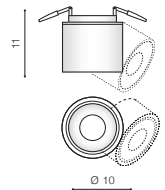

COSTA SPOT

LED integrated

voltage: 230V	LED 12W 1020lm 3000K	
IP20		
technical specification	installation place inlet opening Ø 8,9cm	
	beam angle: 24°	

COLOUR / NEW INDEX NO.

- WHITE/WHITE (WH/WH) **AZ2705**
- BLACK/BLACK (BK/BK) **AZ2706**