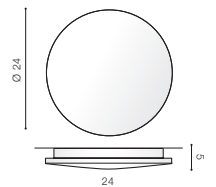

* - EXPLANATION SHORTCUT PAGE 2 (E)