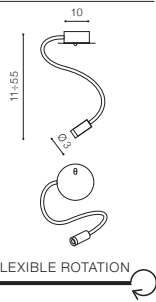

NOGAT LED SWITCH

LED integrated

voltage: 230V

LED 3W 250lm 3000K

IP20

LED

technical

installation place

specification

beam angle: 10°

COLOUR / NEW INDEX NO.

- ☒ BLACK (BK) **AZ2943**
- ☐ WHITE (WH) **AZ2944**