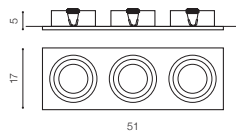

COLOUR / NEW INDEX NO.

- ALUMINIUM (ALU) **AZ0773**

* - EXPLANATION SHORTCUT PAGE 2 (E)