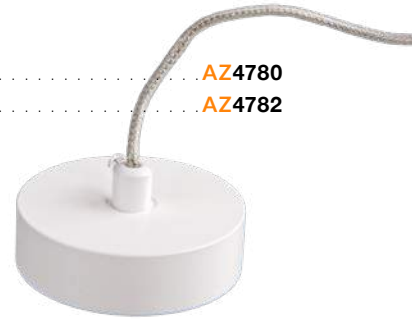

Ceiling plate + wire

- CEILING PLATE + WIRE (BLACK) AZ4780
- CEILING PLATE + WIRE (WHITE) AZ4782

TRACK 1 LINE ELECTRIC ADAPTER

- TRACK 1 LINE ELECTRIC ADAPTER (BLACK) AZ4749
- TRACK 1 LINE ELECTRIC ADAPTER (WHITE) AZ4748