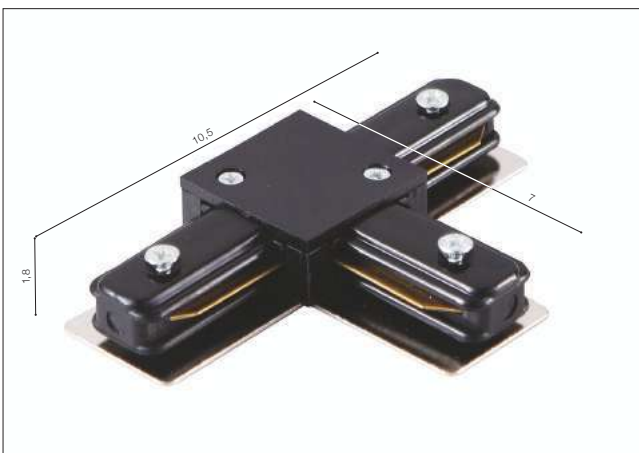

End Power

- END POWER (BLACK) **AZ4743**
- END POWER (WHITE) **AZ4742**

TRACK 1-LINE

Accessories for Track 1 Line

L Connector

- L CONNECTOR (BLACK)AZ4739
- L CONNECTOR (WHITE).....AZ4738

T Connector

- T CONNECTOR (BLACK)AZ4741
- T CONNECTOR (WHITE).....AZ4740