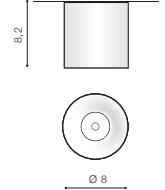

COLOUR / NEW INDEX NO.

- BLACK (BK) **AZ4322**
- WHITE (WH) **AZ4324**
- GOLD (GO) **AZ4323**