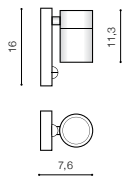

ULF 2 WALL

bulb not included ☒

voltage: 230V	GU10 2x MAX 35W
IP44	
	installation place ☐

COLOUR / NEW INDEX NO.

- BLACK (BK) **AZ4473**
- DARK GREY (DGR) **AZ4474**