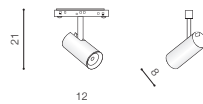

MAKITA 2 TRACK MAGNETIC 2X 7W CCT SMART

LED integrated

voltage: 48V	LED 2x 7W 550lm CCT		
IP20	installation: Track Magnetic – 52 or 27		
technical specification	beam angle: 40°		

COLOUR / NEW INDEX NO.

■ SAND BLACK (BK) **AZ4838**