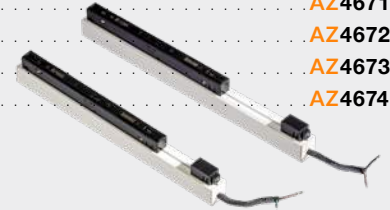

Track Magnetic Driver Inside (60W; 100W; 200W)

☒	DRIVER INSIDE 60W (BLACK)	AZ4669
☐	DRIVER INSIDE 60W (WHITE)	AZ4670
☒	DRIVER INSIDE 100W (BLACK)	AZ4671
☐	DRIVER INSIDE 100W (WHITE)	AZ4672
☒	DRIVER INSIDE 200W (BLACK)	AZ4673
☐	DRIVER INSIDE 200W (WHITE)	AZ4674