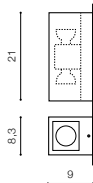

COLOUR / NEW INDEX NO.

- ☒ DARK GREY (DGR) **AZ3321**
- ☐ WHITE (WH) **AZ3322**
- ☒ BLACK (BK) **AZ4269**