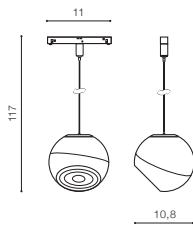

SKYE TRACK MAGNETIC PENDANT 12W 3000K

LED integrated

voltage: 48V

IP20

technical

specification

LED 12W 1200lm 3000K

LED

installation: Track Magnetic – 52 or 27

beam angle: 60°

COLOUR / NEW INDEX NO.

☐ WHITE (WH) **AZ4637**

☒ BLACK (BK) **AZ4636**

TILT 60°