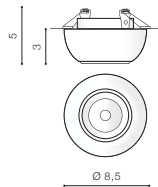

* - EXPLANATION SHORTCUT PAGE 2 (E)