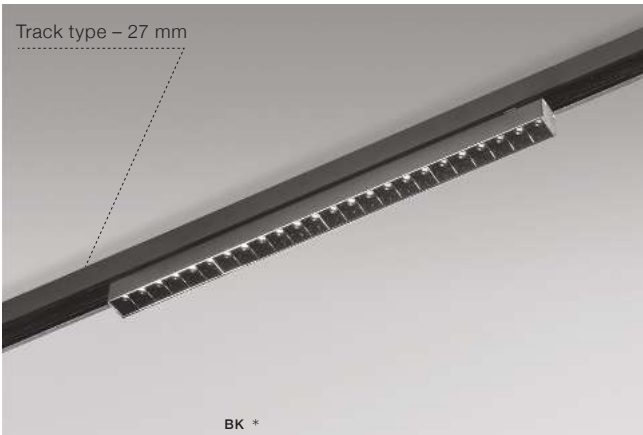

KIRA TRACK

66

Track Magnetic

Track type – 52 mm

KIRA TRACK MAGNETIC 12W POINTS60

3000K / 4000K LED integrated

voltage: 48V	LED 12W 750lm 3000K	
IP20	LED 12W 800lm 4000k	
technical specification	installation: Track Magnetic – 52 or 27	
	beam angle: 60°	