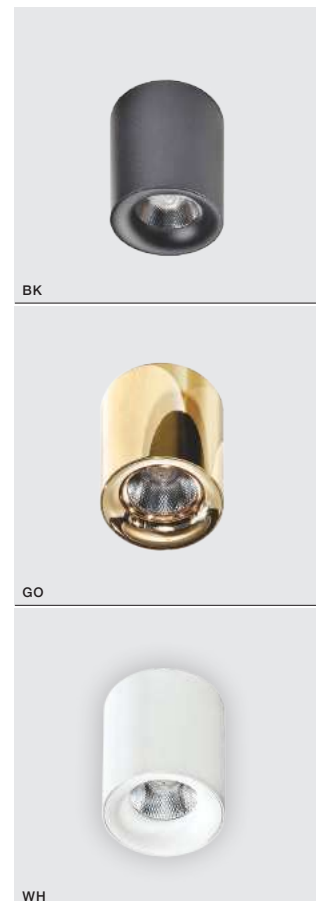

voltage: 230V	LED 30W 2400lm 3000K	LED integrated
IP20		LED
technical specification	installation place	beam angle: 23°

COLOUR / NEW INDEX NO.

- BLACK (BK) **AZ4156**
- WHITE (WH) **AZ4155**
- GOLD (GO) **AZ4157**

voltage: 230V	LED 30W DIMM 2400lm 3000K	LED integrated
IP20		LED
technical specification	installation place	beam angle: 23°

COLOUR / NEW INDEX NO.

- BLACK (BK) **AZ4328**
- WHITE (WH) **AZ4330**
- GOLD (GO) **AZ4329**