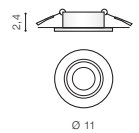

REMO R

bulb not included ☒

voltage: 0V	accessory for Remo 1 Downlight and Hugo 1 Downlight and Hugo 2 Downlight
IP20	
Aluminium	installation place ☐

COLOUR / NEW INDEX NO.

- ☐ ALUMINIUM (ALU) **AZ0821**
- ☐ BLACK (BK) **AZ0823**
- ☐ WHITE (WH) **AZ0822**
- ☐ GOLD (GO) **AZ0824**
- ☐ CHAMPAGNE (CHA) **AZ0825**
- ☐ CHROME (CH) **AZ0855**