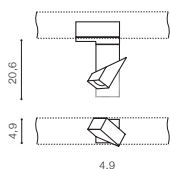

LED

technical

installation: Track 3 Line

specification

beam angle: 60°

COLOUR / NEW INDEX NO.

WHITE (WH) **AZ3524**

BLACK (BK) **AZ3525**