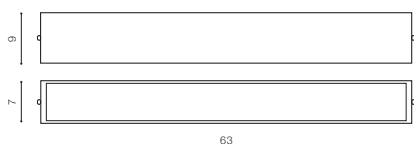

ARCHO C

bulb included ☒

voltage: 230V	connect PL-L 1x Max.55W	☒
IP20	installation place	☐

COLOUR / NEW INDEX NO.

☒ ALUMINIUM (ALU) **AZ0201**

ARCHO 2C

bulb included ☒

voltage: 230V	connect PL-L 1x Max.55W	☒
IP20	installation place	☐

COLOUR / NEW INDEX NO.

☒ CHROME (CH) **AZ0328**