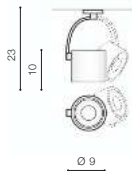

BROSS ARM

Exposed downlights

BROSS ARM

bulb not included

voltage: 230V	LED GU10 1xMax 35W
IP20	
	installation place

COLOUR / NEW INDEX NO.

- ☐ WHITE (WH) **AZ3498**
- ☒ BLACK (BK) **AZ3499**

AZZARDO PATENT EU

BROSS ARM 2

bulb not included

voltage: 230V	LED GU10 2xMax 35W
IP20	
	installation place

COLOUR / NEW INDEX NO.

- ☐ WHITE (WH) **AZ3502**
- ☒ BLACK (BK) **AZ3503**

AZZARDO PATENT EU

* - EXPLANATION SHORTCUT PAGE 2 (E)