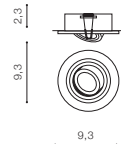

TILT 45°

* - EXPLANATION SHORTCUT PAGE 2 (E)

ALU *

CARO SQUARE

bulb not included

voltage: 230V	connect GU10 1x Max 50W
IP20	
	installation place
	inlet opening Ø 8cm

COLOUR / NEW INDEX NO.

- ALUMINIUM (ALU) **AZ2435**
- BLACK (BK) **AZ2434**
- WHITE (WH) **AZ2433**