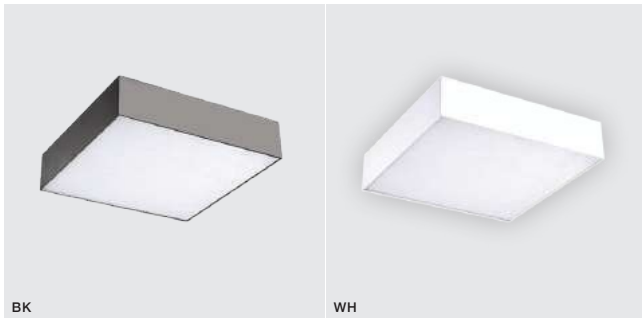

* - EXPLANATION SHORTCUT PAGE 2 (E)