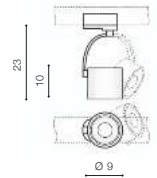

BROSS ARM TRACK

Track 3 Line

BROSS ARM TRACK

bulb not included

voltage: 230V	LED GU10 1xMax 35W
IP20	
	installation place: Track Electric 3 Line

COLOUR / NEW INDEX NO.

- ☐ WHITE (WH) **AZ3500**
- ☒ BLACK (BK) **AZ3501**

AZZARDO PATENT EU

TILT 90° ROTATION 360°

* - EXPLANATION SHORTCUT PAGE 2 (E)