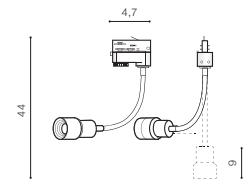

* - EXPLANATION SHORTCUT PAGE 2 (E)