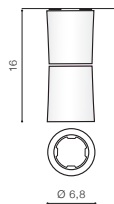

COLOUR / NEW INDEX NO.

- ☐ WHITE MATT (WH) **AZ1479**
- ☒ BLACK (BK) **AZ1477**
- ☐ CHROME (CH) **AZ1478**

* - EXPLANATION SHORTCUT PAGE 2 (E)