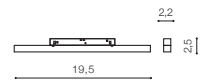

COLOUR / NEW INDEX NO.

- ☐ 3000K WHITE (WH) **AZ4600**
- ☒ 3000K BLACK (BK) **AZ4599**
- ☐ 4000K WHITE (WH) **AZ4602**
- ☒ 4000K BLACK (BK) **AZ4601**