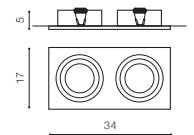

ALU *

SIRO 3

bulb not included

voltage: 230V	connect 3x ES111 MAX 50W or ADAP111
IP20	connect GU10 3x Max 40W
	installation place
	inlet opening 48x15cm