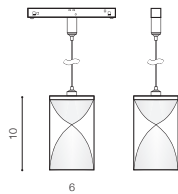

* - EXPLANATION SHORTCUT PAGE 2 (E)