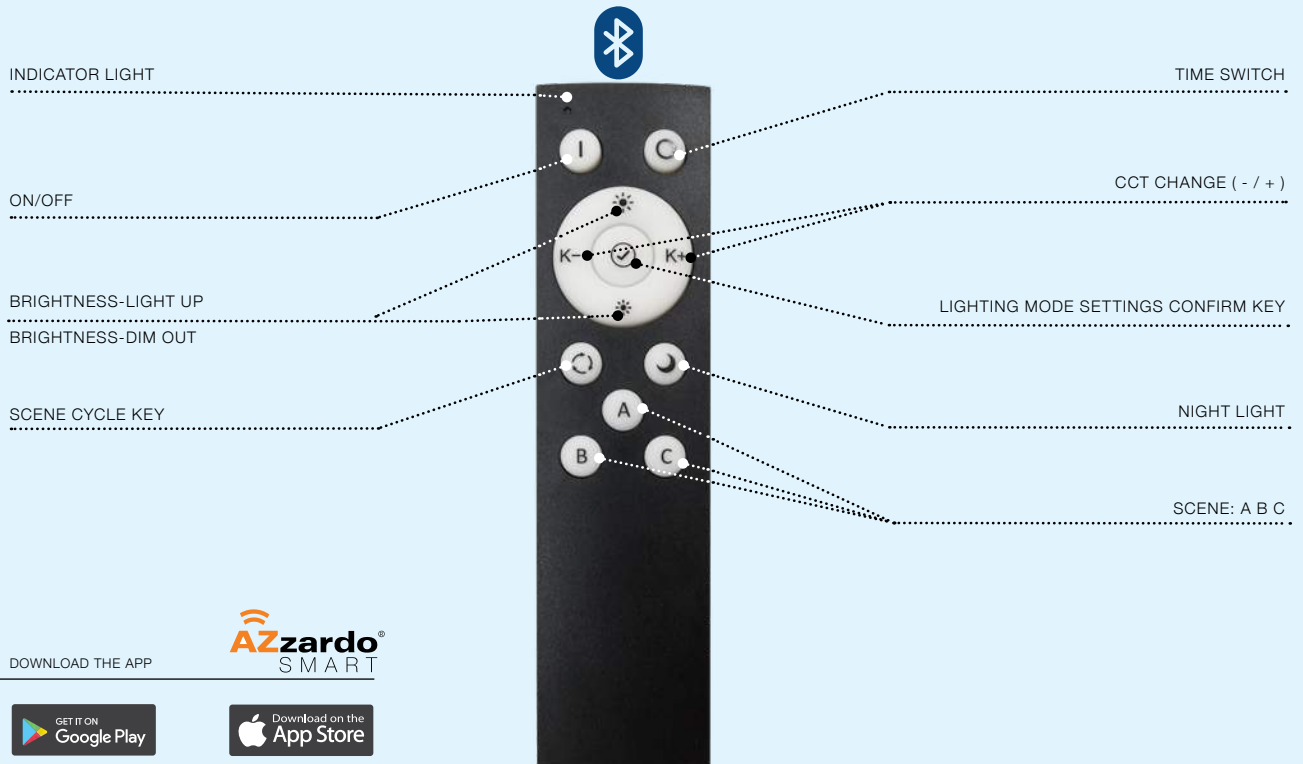

TRACK MAGNETIC

Track Magnetic

Track Magnetic 27 Cover Power Driver Inside

- MAGNETIC 27 COVER (BLACK) **AZ4860**
- MAGNETIC 27 COVER (WHITE) **AZ4661**

OPTION 1 Track Magnetic Bluetooth Remote Smart Operating Schematic

AZ4857

DOWNLOAD THE APP

AZzardo
SMART

* - EXPLANATION SHORTCUT PAGE 2 (E)

The Bluetooth gateway connects to the Internet via the WiFi signal from the router, thanks to which you can remotely control the lamps or devices settings via the AzzardoSMART application. Being at home, you can control the devices using a special AzzardoSMART remote control or from any device (phone, tablet, computer) that has access to the Wifi network.