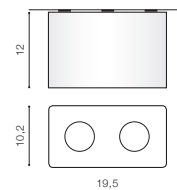

WH / CH *

NINO 4

bulb not included

voltage: 230V	connect GU10 4x Max 50W
IP20	
	installation place

COLOUR / NEW INDEX NO.

- BLACK / CHROME (BK / CH) **AZ0852**
- BLACK / ALUMINIUM (BK / ALU) **AZ1388**
- WHITE / CHROME (WH / CH) **AZ0851**
- WHITE / ALUMINIUM (WH / ALU) **AZ1387**