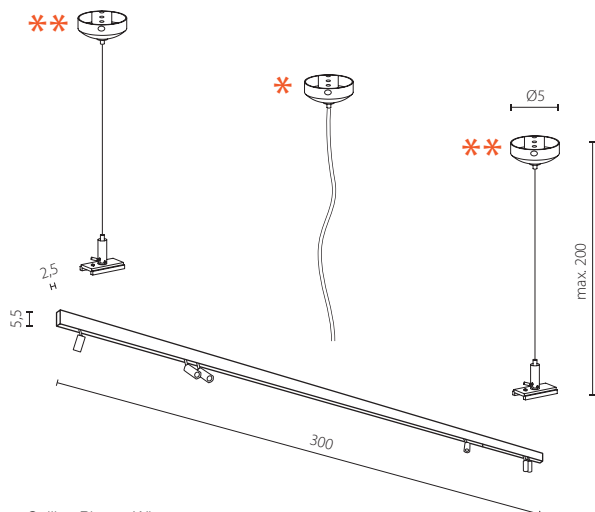

NIKO 2 TRACK MAGNETIC 7W 3000K BK/BK

- Ceiling Plate + Wire
- ** Track Magnetic Suspension Kit 2m