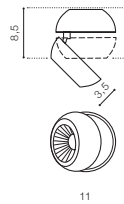

OJOS 2

LED integrated

voltage: 230V	LED 2x9W 700lm 3000K		
IP20	installation place		
technical specification	beam angle: 24°