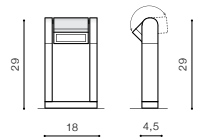

BK *

FRAME 70

LED integrated

voltage: 230V

LED 8W 800lm 3000K

IP54

technical specification

installation place

beam angle: 90°

COLOUR / NEW INDEX NO.

- BLACK (BK) **AZ4305**
- DARK GREY (DGR) **AZ2130**
- BRIGHT GREY (BGR) **AZ2131**