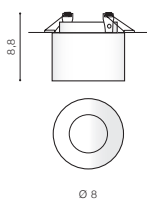

WH *

GELO

bulb not included ☒

voltage: 230V	connect GU10 1x Max 50W
IP20	
	installation place ☐
	inlet opening Ø6,6cm

COLOUR / NEW INDEX NO.

☐ WHITE FROST (WH) **AZ3539**