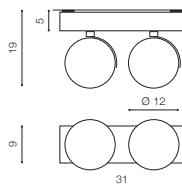

* - EXPLANATION SHORTCUT PAGE 2 (E)