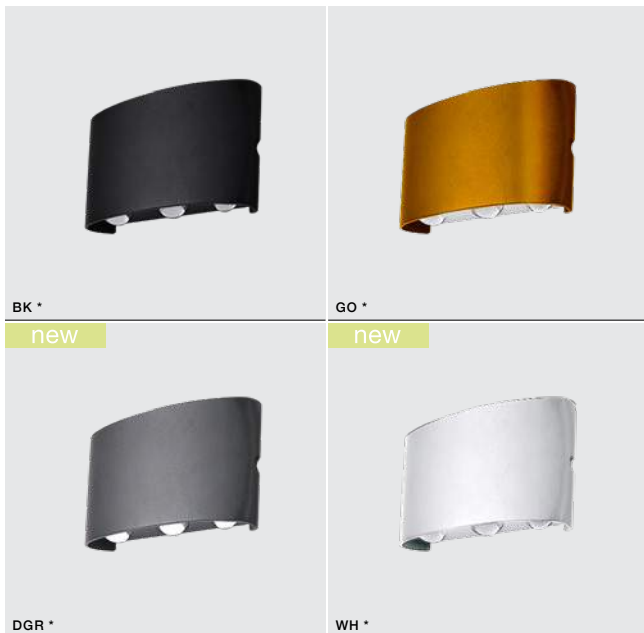

LED integrated

voltage: 230V
IP54

LED 6x1W 500lm 3000K

technical
specification

installation place
beam angle: 60°

COLOUR / NEW INDEX NO.

- BLACK (BK) **AZ3484**
- GOLD (GO) **AZ3485**
- DARK GREY (DGR) **AZ4194**
- WHITE (WH) **AZ4195**