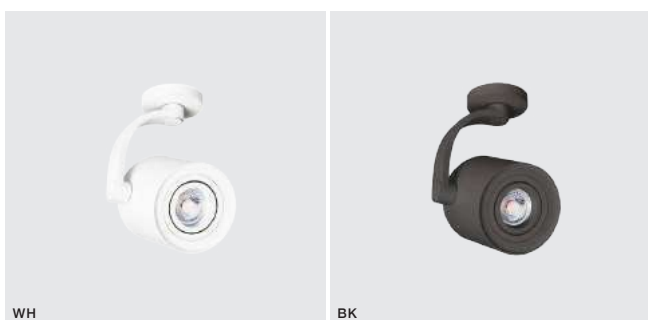

BROSS ARM

Exposed downlights

99