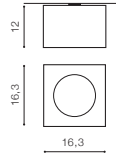

PAULO 12V

Exposed downlights

PAULO 1 12V

bulb not included ☒

voltage: 12V	connect G53 QR 111 1x12V
IP20	driver 12 V included
	installation place ☐

COLOUR / NEW INDEX NO.

☒ WHITE / WHITE (WH / WH) **AZ1790**

TILT 45°

* - EXPLANATION SHORTCUT PAGE 2 (E)