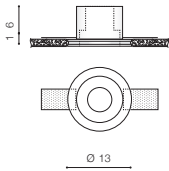

WH *

HERA GIPS ROUND S

bulb not included ☒

voltage: 230V	connect GU10 1x Max 40W	☐
IP20		
	installation place	☒
	inlet opening	☐ Ø 10cm

COLOUR / NEW INDEX NO.

☐ WHITE (WH) **AZ3464**