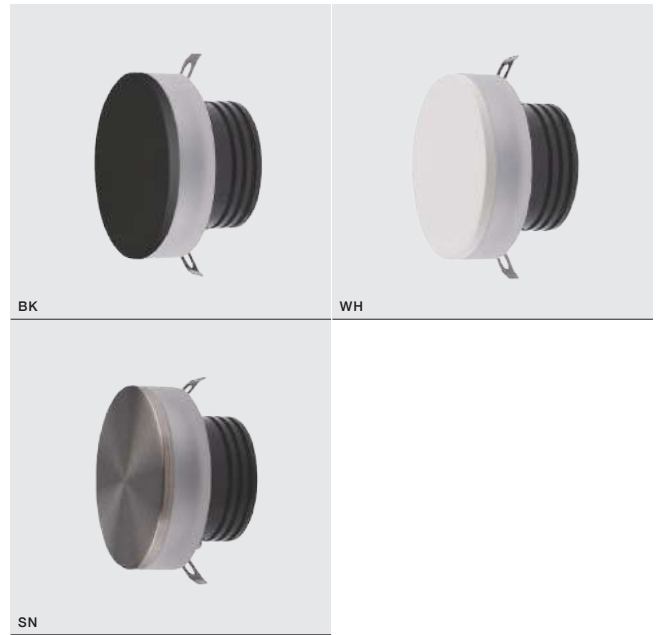

BK

WH

SN

TAZ

LED integrated

voltage: 230V

LED 1W 85lm 4000K

IP20

LED

technical specification

installation place ☐ inlet opening Ø 4,8cm
beam angle: 360°