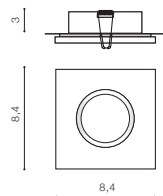

new

BK *

IKA SQUARE IP65

bulb not included

voltage: 230V	connect GU10 1x Max. 50W
IP65	
	installation place
	inlet opening Ø 5,9cm

COLOUR / NEW INDEX NO.

- ☐ WHITE (WH) **AZ2864**
- ☒ BLACK (BK) **AZ4230**
- ☐ DARK GREY (DGR) **AZ4231**

new

DGR *

IKA ROUND IP65

bulb not included

voltage: 230V	connect GU10 1x Max. 50W
IP65	
	installation place
	inlet opening Ø 5,9cm

COLOUR / NEW INDEX NO.

- ☐ WHITE (WH) **AZ2865**
- ☒ BLACK (BK) **AZ3017**
- ☐ DARK GREY (DGR) **AZ4232**