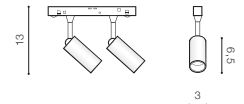

* - EXPLANATION SHORTCUT PAGE 2 (E)