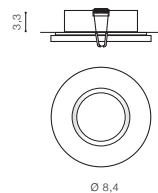

COLOUR / NEW INDEX NO.

- ☐ WHITE (WH) **AZ2865**
- ☒ BLACK (BK) **AZ3017**
- ☐ DARK GREY (DGR) **AZ4232**