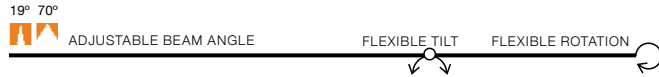

COLOUR / NEW INDEX NO.

- ☐ WHITE FINISH SHINING (WH) **AZ4562**
- ☒ BLACK FINISH SHINING (BK) **AZ4561**

* - EXPLANATION SHORTCUT PAGE 2 (E)