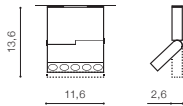

COLOUR / NEW INDEX NO.

- ☐ WHITE (WH) **AZ3488**
- ☒ BLACK (BK) **AZ3489**

WH

BK