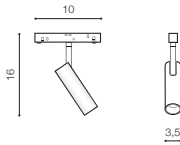

GO/BK *

NIKO 2 TRACK MAGNETIC 7W 3000K / 4000K
LED integrated

voltage: 48V

IP20

technical specification

LED 2x7W 550lm 3000K

LED 2x7W 600lm 4000K

installation: Track Magnetic – 52 or 27

beam angle: 30°

COLOUR / NEW INDEX NO.

- 3000K GOLD / BLACK (GO/BK) . . . **AZ4588**
- 3000K BLACK / BLACK (BK/BK) . . . **AZ4584**
- 3000K WHITE / BLACK (WH/BK) . . . **AZ4585**
- 4000K BLACK / BLACK (BK/BK) . . . **AZ4586**
- 4000K WHITE / BLACK (WH/BK) . . . **AZ4587**