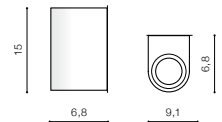

* - EXPLANATION SHORTCUT PAGE 2 (E)