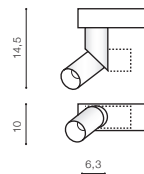

SANTOS EXPOSED ROUND

LED integrated

voltage: 230V	LED 12W 645lm 3000K	LED
IP20		
technical specification	installation place	
	beam angle: 23°	

COLOUR / NEW INDEX NO.

- ☐ WHITE (WH) **AZ3508**
- ☐ BLACK (BK) **AZ3509**