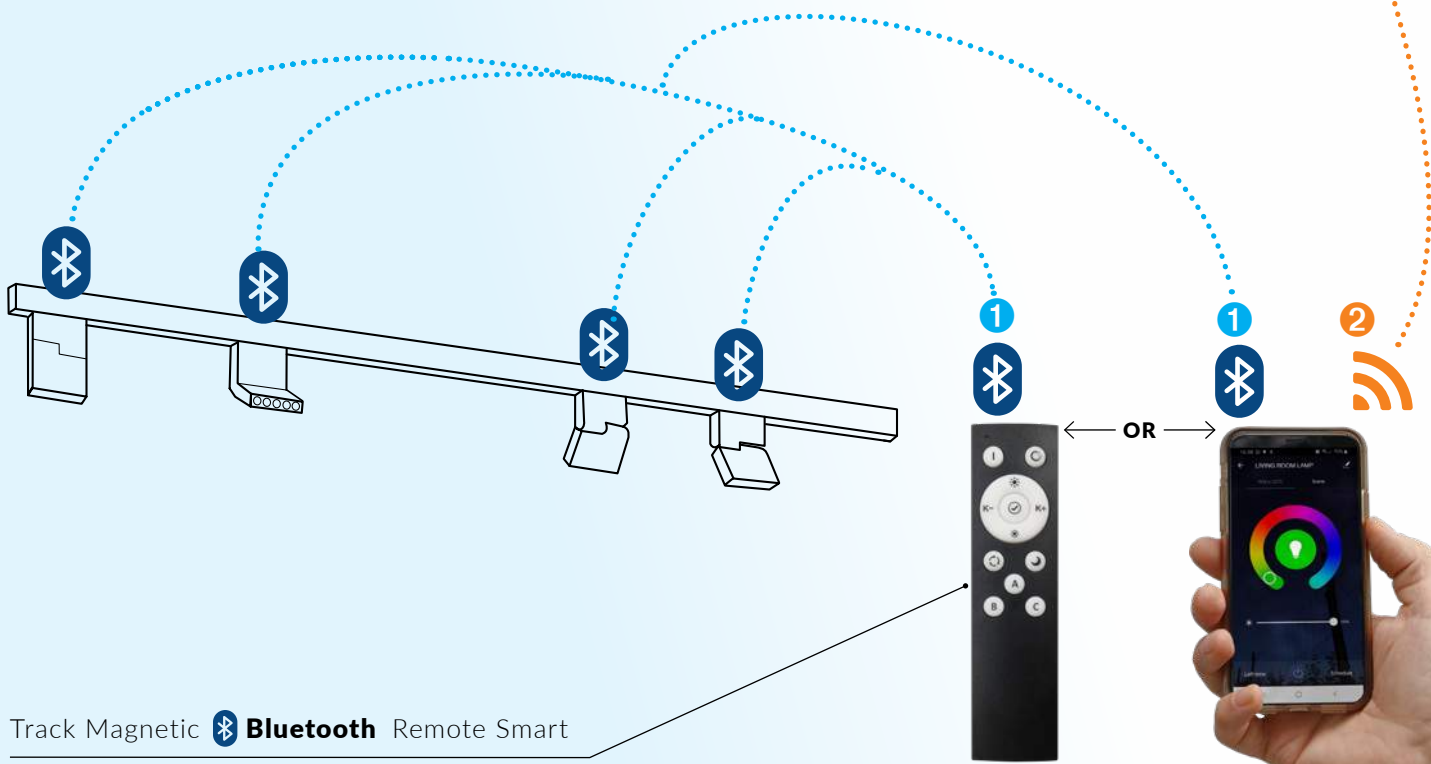

AZ4857

DOWNLOAD THE APP

AZzardo
SMART

* - EXPLANATION SHORTCUT PAGE 2 (E)

The Bluetooth gateway connects to the Internet via the WiFi signal from the router, thanks to which you can remotely control the lamps or devices settings via the AzzardoSMART application. Being at home, you can control the devices using a special AzzardoSMART remote control or from any device (phone, tablet, computer) that has access to the Wifi network.

Bluetooth Gateway Smart

AZ4856

OPTION 2

2

OR

OPTION 1

1

Track Magnetic  Bluetooth Remote Smart