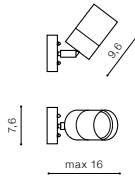

ROLF 2 500

bulb not included ☒

voltage: 230V	LED GU10 2x MAX 35W	☐
IP44		
	installation place	☐

COLOUR / NEW INDEX NO.

- BLACK (BK) **AZ4456**
- DARK GREY (DGR) **AZ4457**