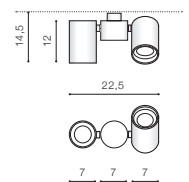

BK *

MAKALU 3

bulb not included

voltage: 230V	connect GU10 3x Max 50W
IP20	
	installation place

COLOUR / NEW INDEX NO.

- ☒ BLACK (BK) **AZ4214**
- ☐ WHITE (WH) **AZ4215**