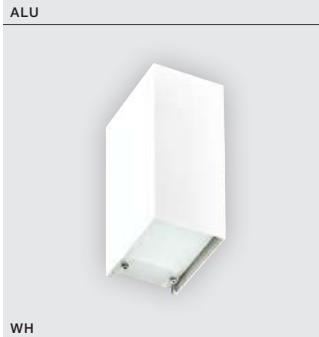

* - EXPLANATION SHORTCUT PAGE 2 (E)