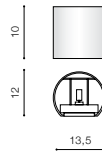

FOUR ADJUSTABLE LIGHT ANGLE