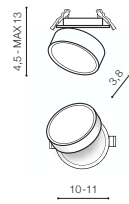

MONA SPOT 18W 3000K

LED integrated

voltage: 230V

LED 18W 1300lm 3000K

IP20

LED

technical specification

installation place ☐ inlet opening 9,5cm

beam angle: 120°

COLOUR / NEW INDEX NO.

- ☐ 3000K WHITE (WH) **AZ4536**
- ☒ 3000K BLACK (BK) **AZ4535**