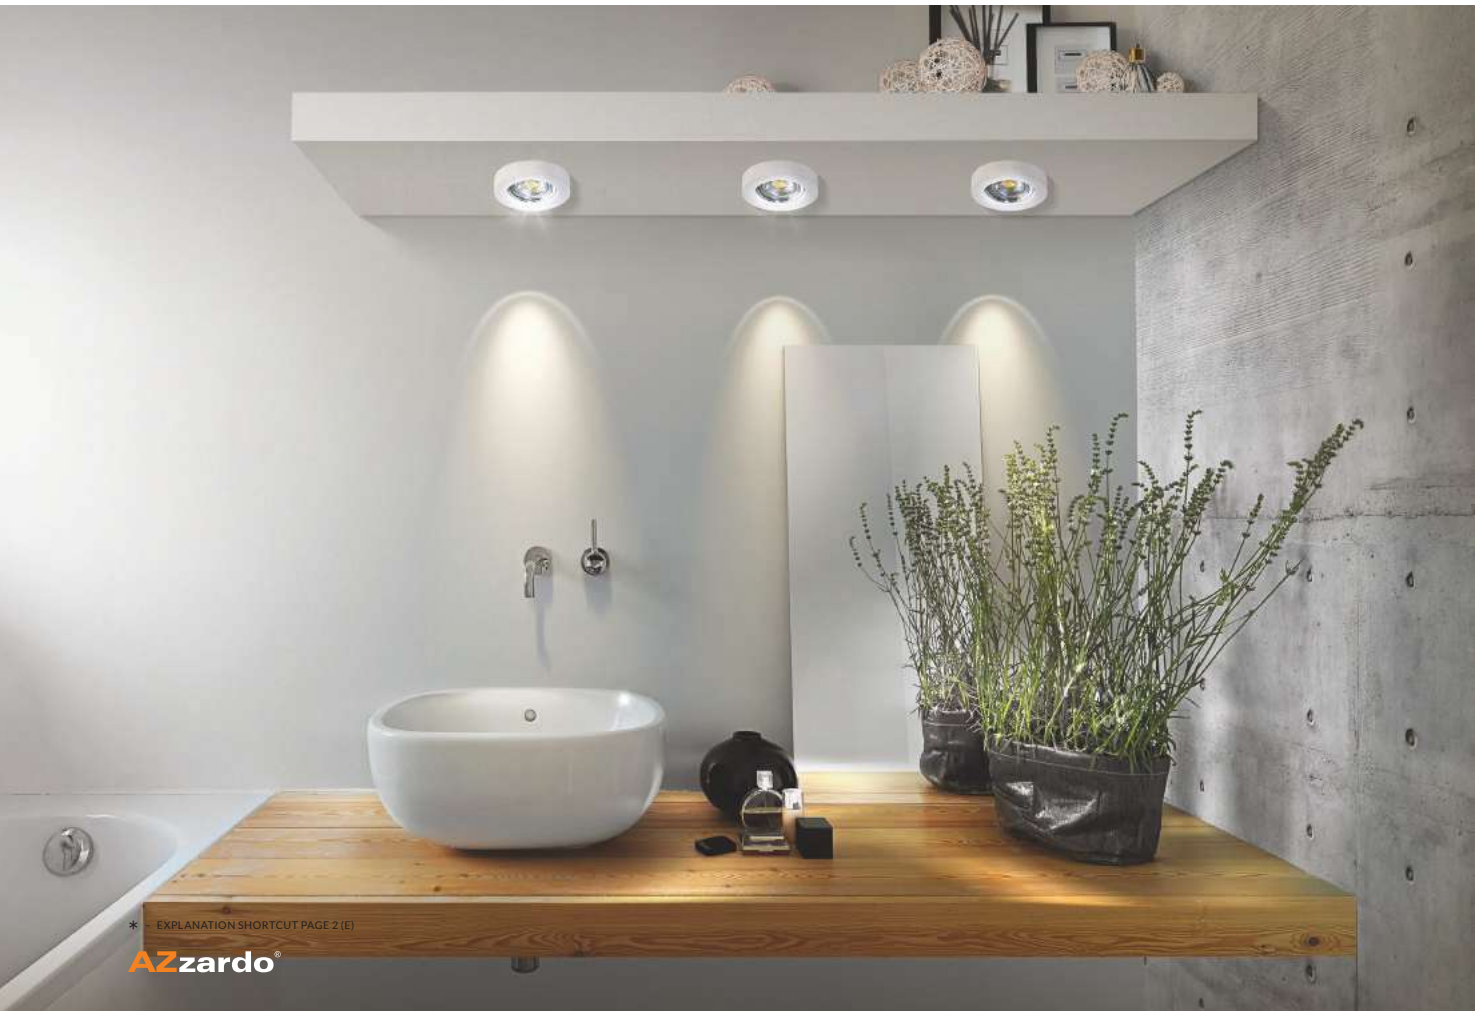

* EXPLANATION SHORTCUT PAGE 2 (E)