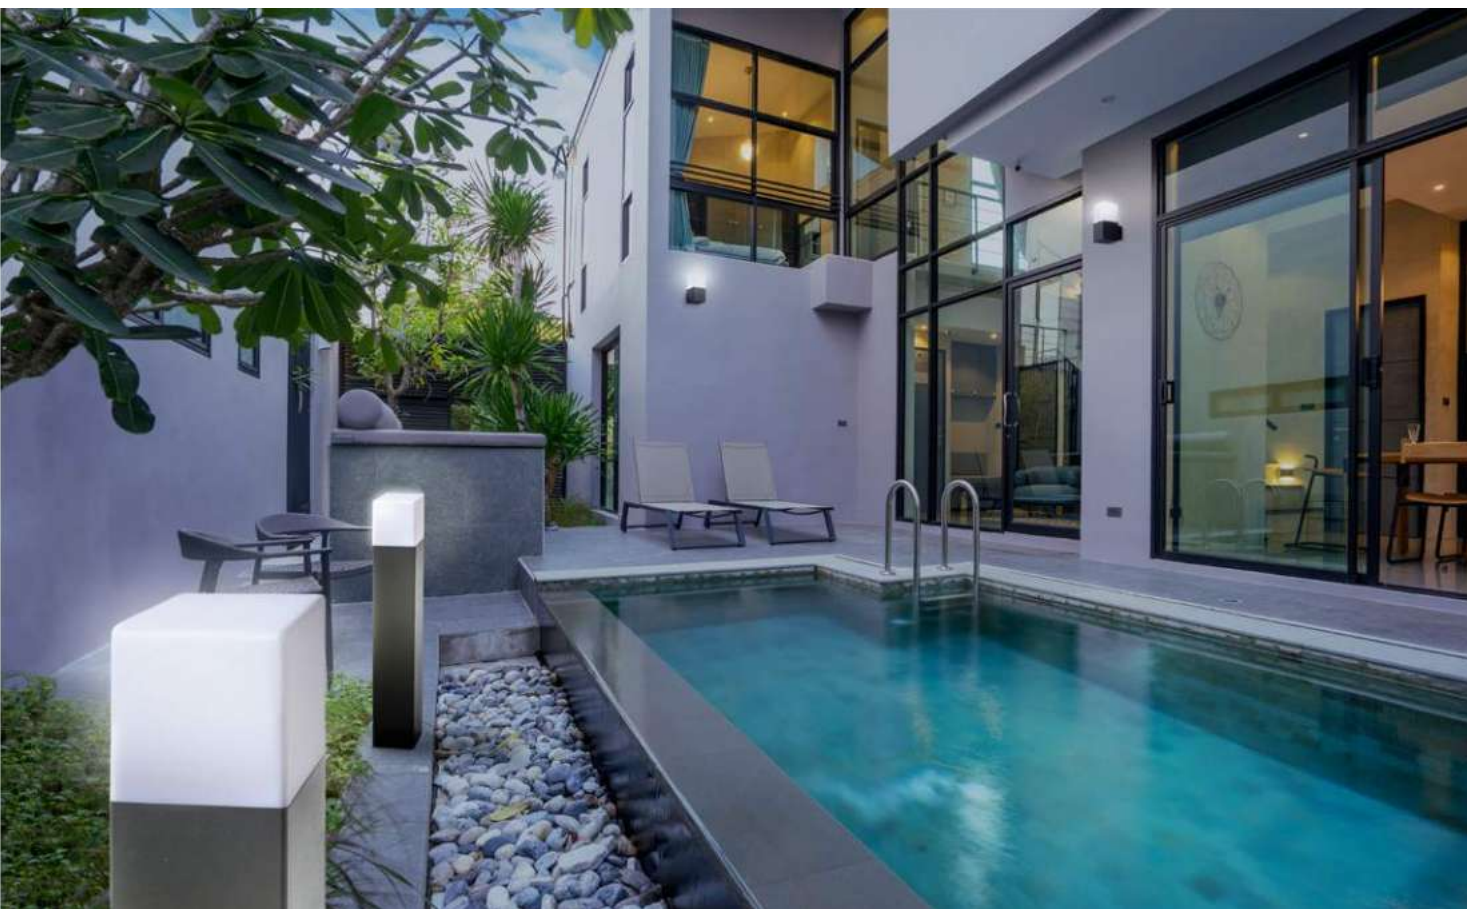

SORANO IP54

406

Outdoor lamps

SORANO 500

bulb not included ☒

voltage: 230V	E27 1x MAX 40W	☒
IP54		
	installation place	☐

COLOUR / NEW INDEX NO.

- BLACK (BK) **AZ4444**
- DARK GREY (DGR) **AZ4358**