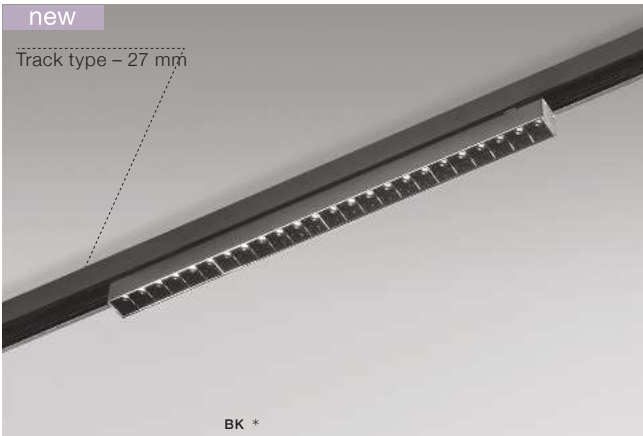

KIRA TRACK MAGNETIC 12W POINTS50 CCT SMART LED integrated

voltage: 48V	LED 12W 1150lm	
IP20	installation: Track Magnetic – 52 or 27	
technical specification	beam angle: 50°	

COLOUR / NEW INDEX NO.

BLACK (BK)	AZ4901