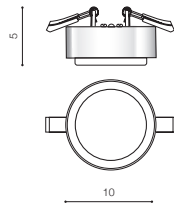

COLOUR / NEW INDEX NO.

- CHROME (CH) **AZ4391**
- BLACK (BK) **AZ4389**
- GOLD (GO) **AZ4390**