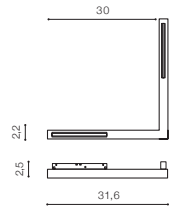

LED 24W 1300lm 4000K

installation: Track Magnetic – 52 or 27

beam angle: 120°

COLOUR / NEW INDEX NO.

- 3000K WHITE (WH) **AZ4614**
- 3000K BLACK (BK) **AZ4613**
- 4000K WHITE (WH) **AZ4616**
- 4000K BLACK (BK) **AZ4615**