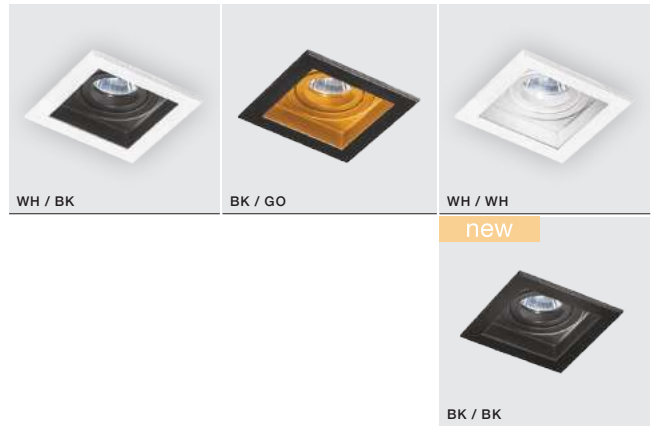

MINORKA

Downlights