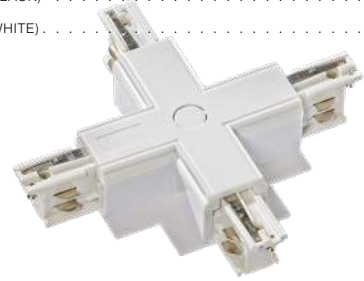

Ceiling Plate + Wire

- CEILING PLATE + WIRE (BLACK) **AZ4780**
- CEILING PLATE + WIRE (WHITE) **AZ4782**

* - EXPLANATION SHORTCUT PAGE 2 (E)

X Connector Gips

- X CONNECTOR GIPS (BLACK) **AZ4302**
- X CONNECTOR GIPS (WHITE) **AZ4301**