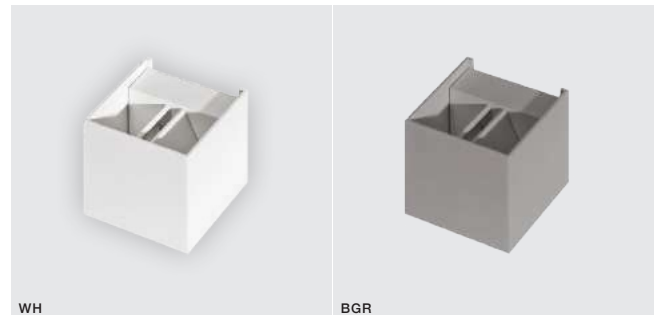

GAMBINO LED IP54

314

Indoor wall lamps

GAMBINO

LED integrated

voltage: 230V	LED 2x3W 480 lm 3000K	LED
IP54		installation place
technical specification		beam angle: adjustable max 90°

COLOUR / NEW INDEX NO.

- ☐ WHITE (WH) **AZ0950**
- ☐ BRIGHT GREY (BGR) **AZ0958**
- ☐ DARK GREY (DGR) **AZ0957**

FOUR ADJUSTABLE LIGHT ANGLE TILT 90°

WH

BGR

* - EXPLANATION SHORTCUT PAGE 2 (E)