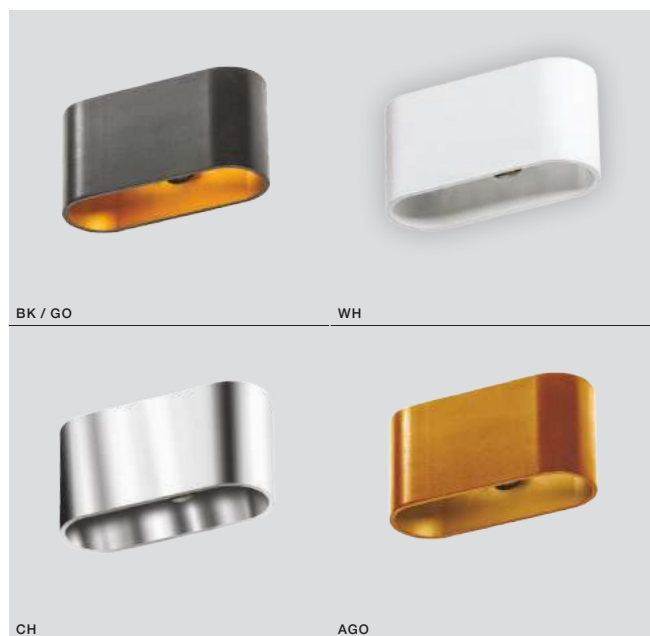

BK / GO

WH

CH

AGO