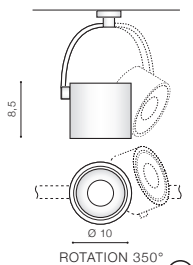

technical specification

installation place

beam angle: 24°

COLOUR / NEW INDEX NO.

- WHITE/WHITE (WH/WH) **AZ2703**
- BLACK/BLACK (BK/BK) **AZ2702**

WH / WH

BK / BK

BRANT