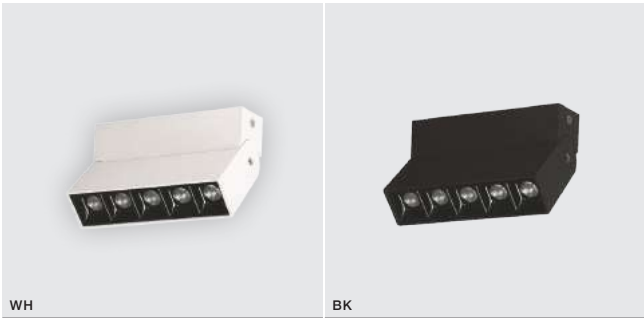

LEON 5

LED integrated

voltage: 230V

LED 12W 910lm 3000K

IP20

technical

installation place

specification

beam angle: 24,5°

COLOUR / NEW INDEX NO.

- ☐ WHITE (WH) **AZ3488**
- ☒ BLACK (BK) **AZ3489**

WH

BK