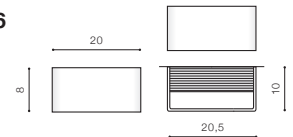

LED integrated

voltage: 230V	LED 6W 500lm 3000K	
IP20		
technical specification	installation place	
	beam angle: 2x110°	

COLOUR / NEW INDEX NO.

- ☐ WHITE (WH) **AZ2426**

FELIX L