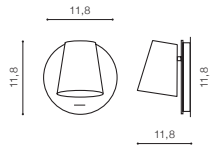

RAMONA 2 LED SWITCH

LED integrated

voltage: 230V	LED 2X 6W 3000K 500lm	
IP20		
technical specification	installation place	
	beam angle: 2x60°	

COLOUR / NEW INDEX NO.

- ☐ SAND WHITE (WH) **AZ2564**
- ☒ SAND BLACK (BK) **AZ2563**