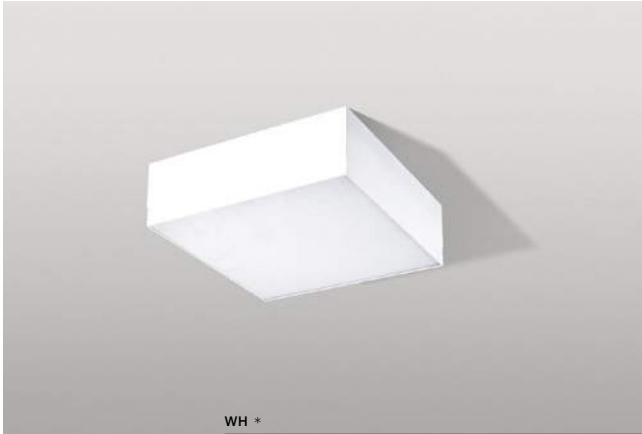

MONZA II SQUARE SCREWLESS BODY

Exposed downlights

MONZA II S 17 3000K/ 4000K

LED integrated

voltage: 230V	LED 18W 1890lm 3000K		LED
IP20	LED 18W 1940lm 4000K		
technical	installation place		
specification	beam angle: 120°		

COLOUR / NEW INDEX NO.

- ☒ 3000K BLACK (BK) **AZ3682**
- ☐ 4000K WHITE (WH) **AZ3685**
- ☒ 4000K BLACK (BK) **AZ3684**