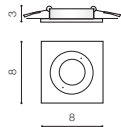

PABLO IP54

Downlights

new

PABLO

bulb not included ☒

voltage: 230V	connect GU10 1x 7W only LED
IP54	installation place ☒
	inlet opening Ø 6cm

COLOUR / NEW INDEX NO.

- ALUMINIUM (ALU) **AZ1015**
- WHITE (WH) **AZ0817**
- BLACK 4000K (AC) **AZ4140**