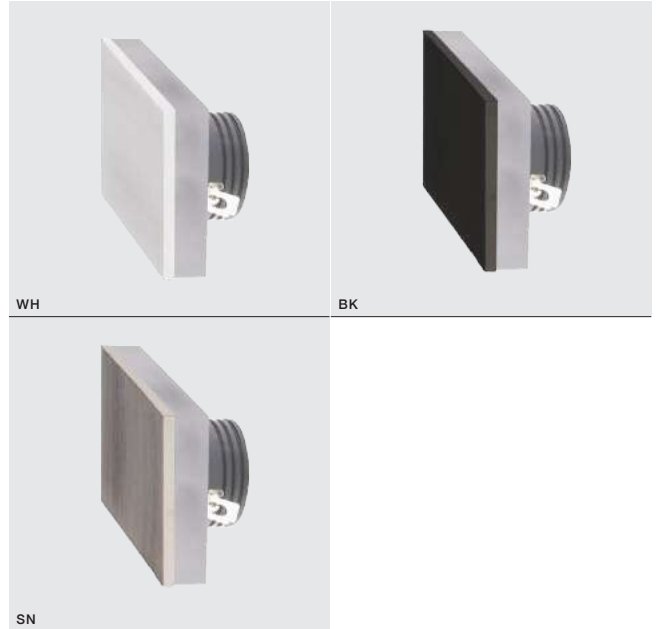

OZ

LED integrated

voltage: 230V

LED 1W 85lm 4000K

IP20

LED

technical specification

installation place ☐ inlet opening Ø 4,8cm
beam angle: 360°

COLOUR / NEW INDEX NO.

- BLACK (BK) **AZ3372**
- WHITE (WH) **AZ3373**
- SATIN NICKEL (SN) **AZ3374**