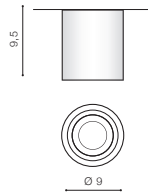

BRANT IP44

bulb not included

voltage: 230V	connect GU10 1x Max 50W
IP44	
	installation place

COLOUR / NEW INDEX NO.

- ☒ CHROME (CH) **AZ2691**
- ☐ WHITE (WH) **AZ2690**

CH *

WH *

BRANT 2 IP44

bulb not included

voltage: 230V	connect GU10 2x Max 50W
IP44	
	installation place

COLOUR / NEW INDEX NO.

- ☒ CHROME (CH) **AZ2817**
- ☐ WHITE (WH) **AZ2816**