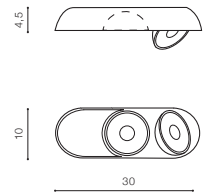

TORONTO

Exposed downlights

TORONTO 1 3000K

LED integrated

voltage: 230V	LED 10W 700lm 3000K	
IP20	installation place	
technical specification	beam angle: 21°	

COLOUR / NEW INDEX NO.

- ☐ WHITE (WH) **AZ4070**
- ☒ BLACK (BK) **AZ4064**

TORONTO 2 3000K

LED integrated

voltage: 230V	LED 2x10W 700lm 3000K	
IP20	installation place	
technical specification	beam angle: 21°	

COLOUR / NEW INDEX NO.

- ☐ WHITE (WH) **AZ4072**
- ☒ BLACK (BK) **AZ4065**

WH

BK

* - EXPLANATION SHORTCUT PAGE 2 (E)