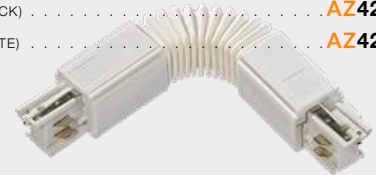

Flexible Connector

- FLEXIBLE CONNECTOR (BLACK) **AZ4282**
- FLEXIBLE CONNECTOR (WHITE) **AZ4281**