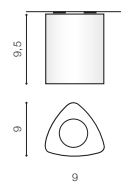

DARIO

bulb not included ☒

voltage: 230V	LED connect GU10 1x Max 50W	☒
IP20	installation place	☐

COLOUR / NEW INDEX NO.

- ☒ ALUMINIUM (ALU) **AZ1055**
- ☐ WHITE (WH) **AZ1056**
- ☐ BLACK (BK) **AZ1111**

BK