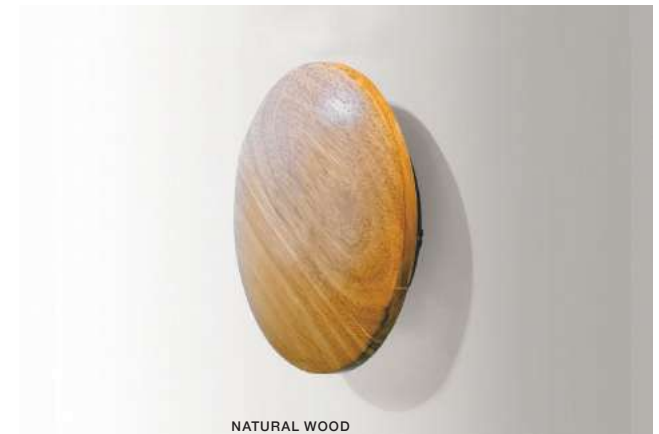

NATURAL WOOD

ANCONA WOOD S

LED integrated

voltage: 230V	LED 6W 360lm 3000K	
IP20		
technical specification	installation place	
	beam angle: 360°	

COLOUR / NEW INDEX NO.

NATURAL WOOD (WH) **AZ2714**

NATURAL WOOD