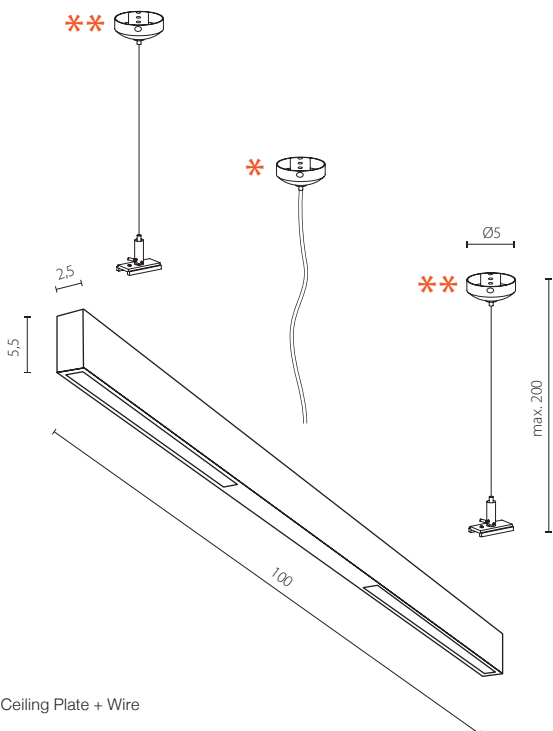

- Ceiling Plate + Wire
- ** Track Magnetic Suspension Kit 2m