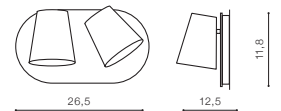

* - EXPLANATION SHORTCUT PAGE 2 (E)