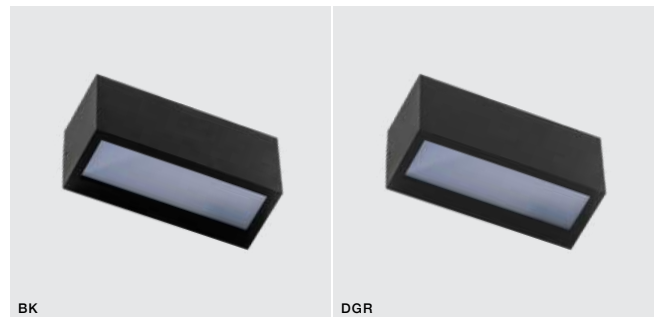

- BLACK (BK) **AZ4473**
- DARK GREY (DGR) **AZ4474**

MASTER SLAVE SYSTEM

VENTA IP54

372

Outdoor lamps

VENTA

bulb not included

voltage: 230V	E27 1x MAX 40W	<input type="checkbox"/>
IP54	installation place	<input type="checkbox"/>