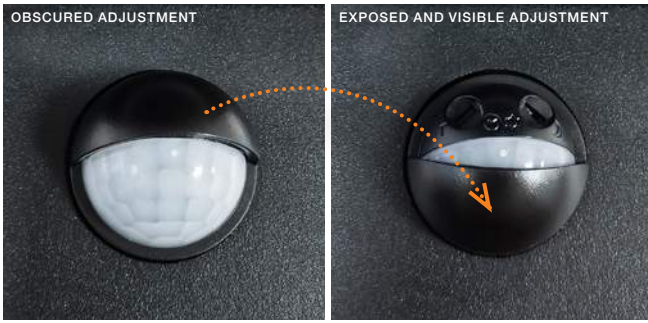

NILS IP44

Outdoor lamps

TIME - LIGHTING TIME ADJUSTMENT
LUX - DUSK SENSITIVITY ADJUSTMENT

TIME   **LUX**