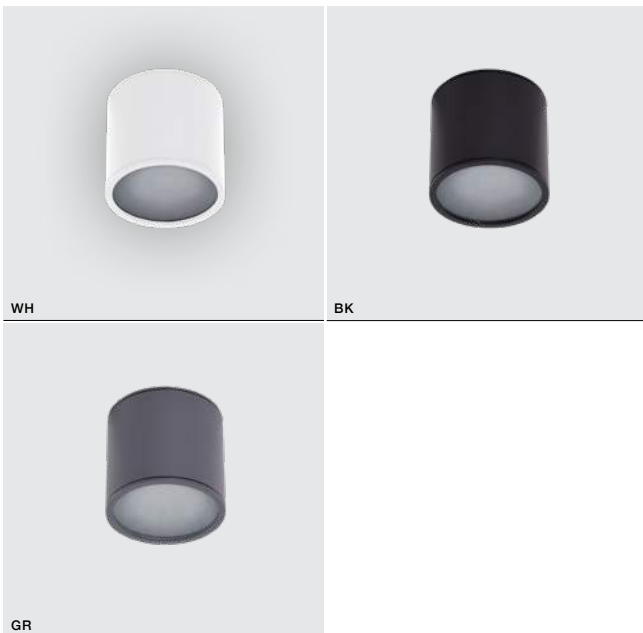

* - EXPLANATION SHORTCUT PAGE 2 (E)