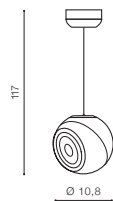

SKYE PENDANT 3000K

LED integrated

voltage: 230V

LED 12W 950lm 3000K

LED

IP20

technical

installation place

specification

beam angle: 60°

COLOUR / NEW INDEX NO.

- ☐ WHITE (WH) **AZ4522**
- ☒ BLACK (BK) **AZ4521**

TILT 40°

ROTATION 360°