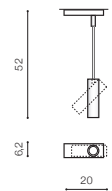

LENS SQUARE

Exposed downlights

LENS SQUARE

bulb not included ☒

voltage: 230V	LED GU10 1xMax 35W
IP20	
	installation place ☐

COLOUR / NEW INDEX NO.

- ☐ WHITE / WHITE (WH/WH) **AZ3513**
- ☒ BLACK / BLACK (BK/BK) **AZ3514**
- ☒ BLACK / GOLD (BK/GO) **AZ3515**

AZZARDO PATENT EU

* - EXPLANATION SHORTCUT PAGE 2 (E)