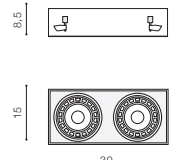

NOVA GIPS

bulb not included

voltage: 230V	connect 1x ES111 MAX 50W or ADAP111
IP20	connect GU10 1x Max 40W
installation place	
inlet opening 15,2x15,2cm	

COLOUR / NEW INDEX NO.

- ☒ BLACK / BLACK (BK/BK) **AZ2872**
- ☐ WHITE / WHITE (WH/WH) **AZ2873**

TILT 45°

NOVA 2 GIPS

bulb not included

voltage: 230V	connect 2x ES111 MAX 50W or ADAP111
IP20	connect GU10 2x Max 40W
installation place	
inlet opening 30.5x15.2cm	

COLOUR / NEW INDEX NO.

- ☒ BLACK / BLACK (BK /BK) **AZ2935**
- ☐ WHITE / WHITE (WH /WH) **AZ2934**

TILT 45°