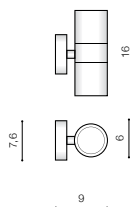

TIME – LIGHTING TIME ADJUSTMENT
SENS – RANGE ADJUSTMENT
LUX – DUSK SENSITIVITY ADJUSTMENT

ULF 1 WALL SENSOR

bulb not included ☒

voltage: 230V	GU10 1x MAX 35W
IP44	
	installation place ☐

COLOUR / NEW INDEX NO.

- BLACK (BK) **AZ4454**
- DARK GREY (DGR) **AZ4455**

ULF 2 WALL

bulb not included ☒

voltage: 230V	GU10 2x MAX 35W
IP44	
	installation place ☐

COLOUR / NEW INDEX NO.

- BLACK (BK) **AZ4473**
- DARK GREY (DGR) **AZ4474**

MASTER SLAVE SYSTEM