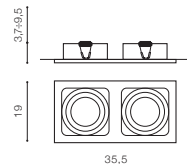

BK / BK *

SISTO 2

bulb not included

voltage: 230V	connect 2x ES111 MAX 50W or ADAP111	
IP20	connect GU10 2x Max 40W	
	installation place	
	inlet opening	30,5x16cm

COLOUR / NEW INDEX NO.

- ALUMINIUM (ALU) **AZ0794**
- WHITE / BLACK (WH/BK) **AZ1447**
- BLACK/BLACK (BK/BK) **AZ2809**