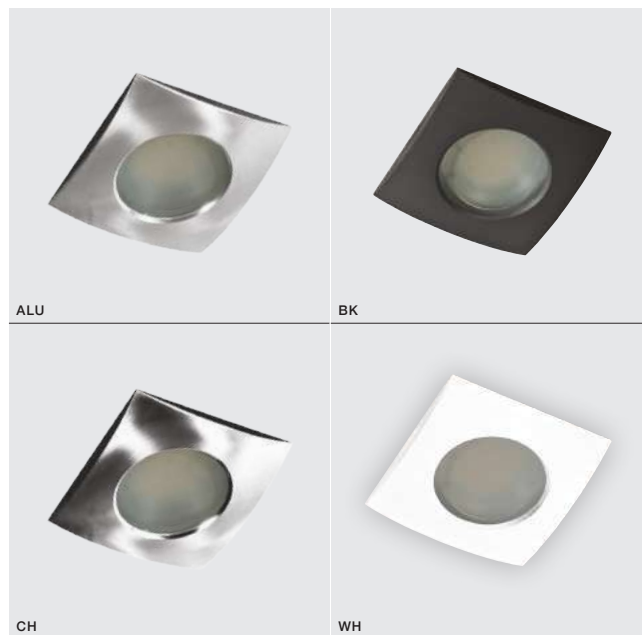

COLOUR / NEW INDEX NO.

- ALUMINIUM (ALU) **AZ0810**
- BLACK (BK) **AZ0809**
- WHITE (WH) **AZ0871**
- CHROME (CH) **AZ0808**

BK

WH

ALU

CH

* - EXPLANATION SHORTCUT PAGE 2 (E)

WH *