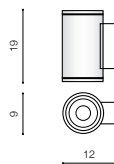

JOE SQUARE

bulb not included

voltage: 230V	GU10 1x MAX 35W
IP54	
	installation place

COLOUR / NEW INDEX NO.

- DARK GREY (DGR) **AZ3323**
- WHITE (WH) **AZ3324**
- BLACK (BK) **AZ4270**