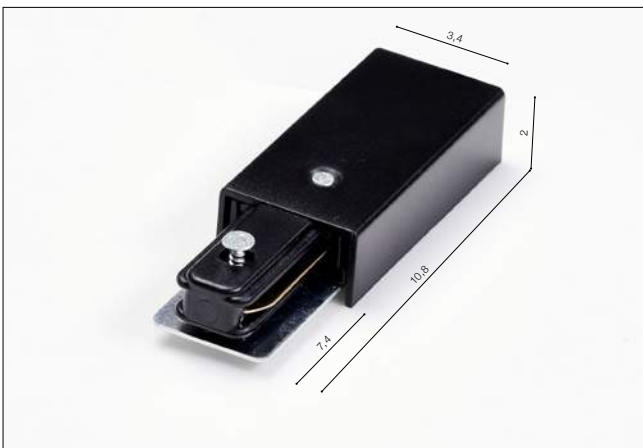

Track Set (1m, 1,5m, 2m) with THE END POWER + END CAP

- SET 1m (BLACK) **AZ4723**
- SET 1m (WHITE) **AZ4722**
- SET 1,5m (BLACK) **AZ4725**
- SET 1,5m (WHITE) **AZ4724**
- SET 2m (BLACK) **AZ4727**
- SET 2M (WHITE) **AZ4726**