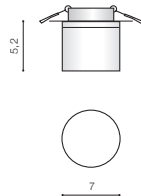

* - EXPLANATION SHORTCUT PAGE 2 (E)