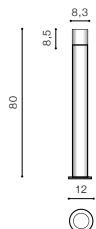

bulb not included

voltage: 230V	E27 1x MAX 40W
IP44	
	installation place

COLOUR / NEW INDEX NO.

BLACK (BK) **AZ4480**

bulb not included

voltage: 230V	E27 1x MAX 40W
IP44	
	installation place

COLOUR / NEW INDEX NO.

BLACK (BK) **AZ4481**