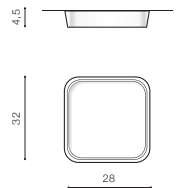

PIENZA DIMM 3000K

LED integrated

voltage: 230V

IP20

technical specification

LED 24W 1800lm 3000K dimm

LED

installation place

beam angle: 107°

COLOUR / NEW INDEX NO.

- ☐ WHITE (WH) **AZ2719**
- ☐ GREY (GR) **AZ2721**

PIENZA DIMM 4000K

LED integrated

voltage: 230V

IP20

technical specification

LED 24W 1900lm 4000K dimm

LED

installation place

beam angle: 107°

COLOUR / NEW INDEX NO.

- ☐ WHITE (WH) **AZ2718**
- ☐ GREY (GR) **AZ2720**
- ☒ BLACK (BK) **AZ2722**