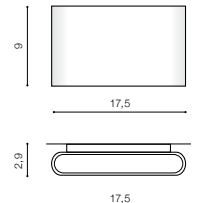

CREMONA S

LED integrated

voltage: 230V
IP54

technical
specification

LED 2x3W 350lm 3000K

installation place

beam angle: 60°

COLOUR / NEW INDEX NO.

- DARK GREY (DGR) **AZ2180**
- WHITE (WH) **AZ2179**
- BLACK (BK) **AZ4339**

CREMONA M

LED integrated

voltage: 230V
IP54

technical
specification

LED 2x5W 500lm 3000K

installation place

beam angle: 2x 60°

COLOUR / NEW INDEX NO.

- DARK GREY (DGR) **AZ2182**
- WHITE (WH) **AZ2181**
- BLACK (BK) **AZ4340**