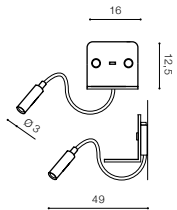

VERA LED SWITCH

LED integrated

voltage: 230V	LED 6W+3W 510lm+255lm 3000K	
IP20	installation place	
technical specification	beam angle: 110° + 10°	

COLOUR / NEW INDEX NO.

- ☐ WHITE (WH) **AZ4417**
- ☒ BLACK (BK) **AZ3201**