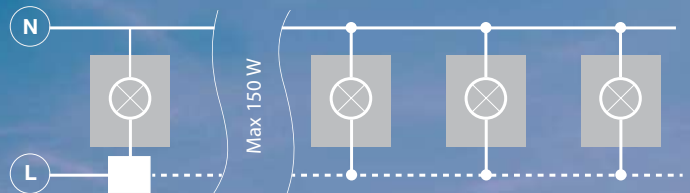

One lamp with a PIR sensor (passive motion sensor) is enough to turn on all other lamps connected to the Master line (in the diagram it is marked with a dashed line).

* - EXPLANATION SHORTCUT PAGE 2