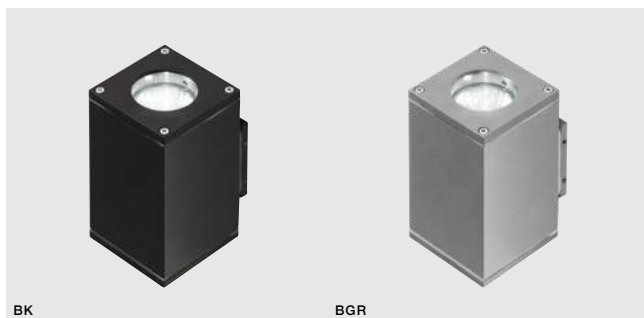

LIVIO 2

bulb not included ☒

voltage: 230V	connect GU10 2x Max.35W	
IP54	installation place	☒

COLOUR / NEW INDEX NO.

- BLACK (BK) **AZ0776**
- BRIGHT GREY (BGR) **AZ0888**

BK