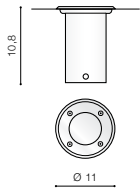

CH *

HYDE SQUARE

bulb not included

voltage: 230V	LED GU10 1x MAX 35W
IP54	
	installation place
	inlet opening Ø 5cm

COLOUR / NEW INDEX NO.

CHROME (CH) **AZ3326**