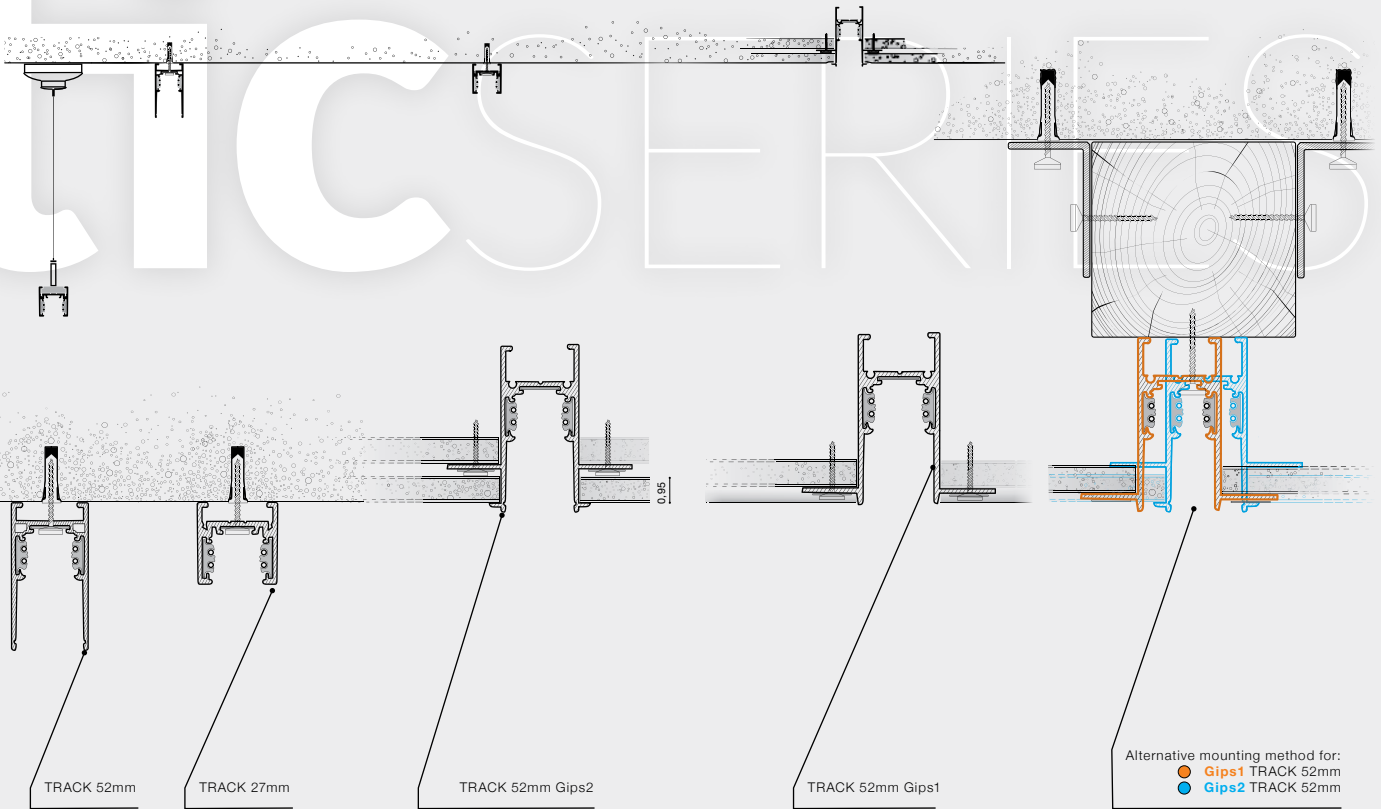

Available options for installation place – surface-mounted, flush-mounted and suspended

Track Magnetic 52 Gips1 (1m, 1,5m, 2m) WITH END CAP 2x

- TRACK 52 GIPS1 1m (BLACK) **AZ4863**
- TRACK 52 GIPS1 1,5m (BLACK) **AZ4864**
- TRACK 52 GIPS1 2m (BLACK) **AZ4865**