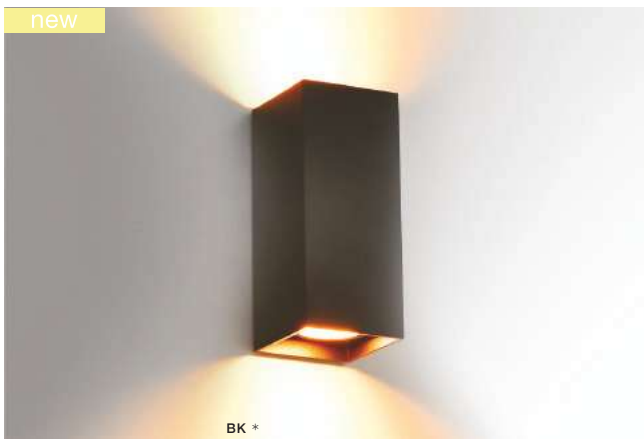

VELIA SQUARE 2

bulb not included ☒

voltage: 230V	GU10 2x Max 50W	☐
IP20	installation place	☐

COLOUR / NEW INDEX NO.

- ☐ WHITE (WH) **AZ4403**
- ☒ BLACK (BK) **AZ4401**
- ☒ BRASS (BS) **AZ4402**