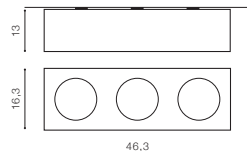

PAULO 1 230V

bulb not included

voltage: 230V	Bulbs and connector types are shown on the pages 70-71
IP20	
	installation place ☐

COLOUR / NEW INDEX NO.

- ☒ BLACK / ALUMINIUM (BK / ALU) . . . **AZ0959**
- ☐ WHITE / ALUMINIUM (WH / ALU) . . . **AZ0960**

TILT 45°

PAULO 3 230V

bulb not included

voltage: 230V	Bulbs and connector types are shown on the pages 70-71
IP20	
	installation place ☐

COLOUR / NEW INDEX NO.

- ☒ BLACK / ALUMINIUM (BK / ALU) . . . **AZ0965**
- ☐ WHITE / ALUMINIUM (WH / ALU) . . . **AZ0964**

TILT 45°