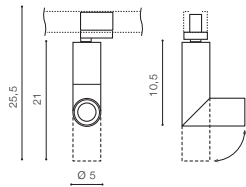

SANTOS TRACK 3 LINE 12W 3000K

LED integrated

voltage: 230V

IP20

technical specification

LED 12W 950lm 3000K

LED

installation place: Track 3 Line

beam angle: 60°

COLOUR / NEW INDEX NO.

- BLACK / BLACK (BK/BK) **AZ4183**
- WHITE / WHITE (WH / WH) **AZ4184**
- BLACK / GOLD (BK / GO) **AZ2924**
- WHITE / GOLD (WH / GO) **AZ2925**