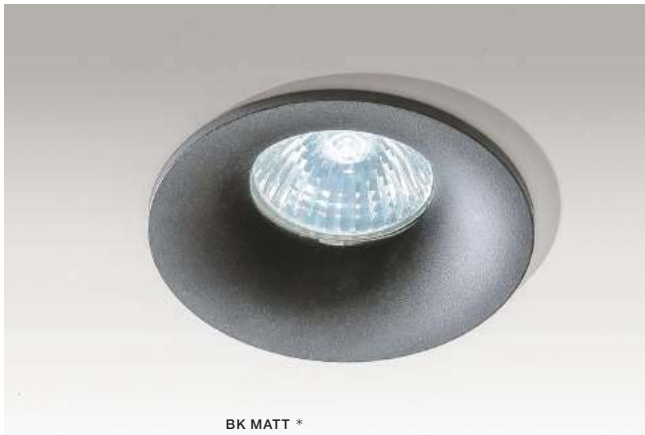

ADAMO MIDST

Exclusive downlights

BK MATT *