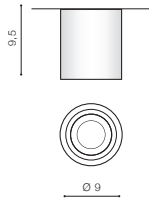

BRANT

Exposed downlights

BRANT

bulb not included

voltage: 230V	connect GU10 1x Max 50W
IP20	
	installation place

COLOUR / NEW INDEX NO.

- BLACK (BK) **AZ2819**
- WHITE (WH) **AZ2818**
- BLACK / CHROME (BK / CH) **AZ2929**

TILT 20°

BRANT 2

bulb not included

voltage: 230V	connect GU10 2x Max 50W
IP20	
	installation place

COLOUR / NEW INDEX NO.

- BLACK (BK) **AZ2821**
- WHITE (WH) **AZ2820**
- BLACK / CHROME (BK / CH) **AZ2930**

TILT 20°