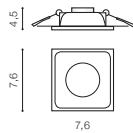

PIO 2

bulb not included

voltage: 230V	connect GU10 2x Max 50W
IP20	
	installation place
	inlet opening 7x14,6cm

COLOUR / NEW INDEX NO.

- WHITE (WH). **AZ1719**
- BLACK (BK). **AZ1720**
- CHROME (CH). **AZ1749**