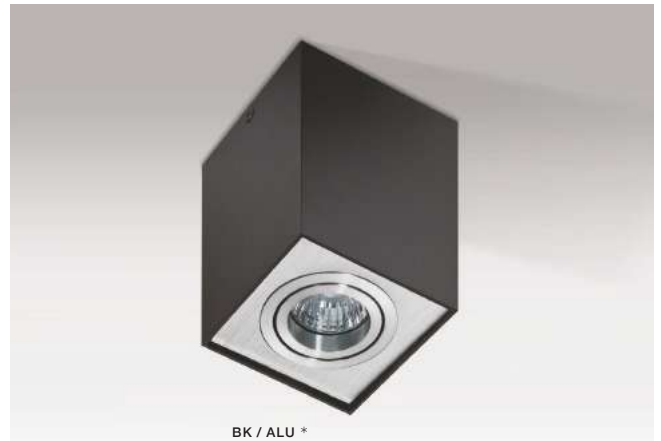

bulb not included

voltage: 230V	LED connect GU10 2x Max 50W
IP44	
	installation place

COLOUR / NEW INDEX NO.

- WHITE (WH) **AZ2823**
- BLACK (BK) **AZ2879**

ELOY

Exposed downlights

ELOY

bulb not included