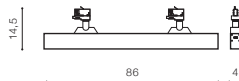

BK *

LINNEA 57 TRACK 3 LINE 24W CCT SWITCH

LED integrated

voltage: 230V	LED 24W 1400lm		LED
IP20	3000K | 4000K | 5000K CCT		
technical specification	installation: Track 3 Line		
	beam angle: 120°		

COLOUR / NEW INDEX NO.

- ☐ WHITE (WH) **AZ4566**
- ☒ BLACK (BK) **AZ4565**