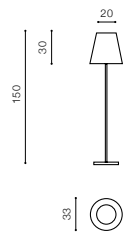

* - EXPLANATION SHORTCUT PAGE 2 (E)