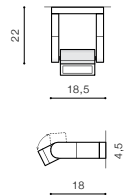

BK *

FRAME SPIKE

LED integrated

voltage: 230V

LED 8W 800lm 3000K

IP54