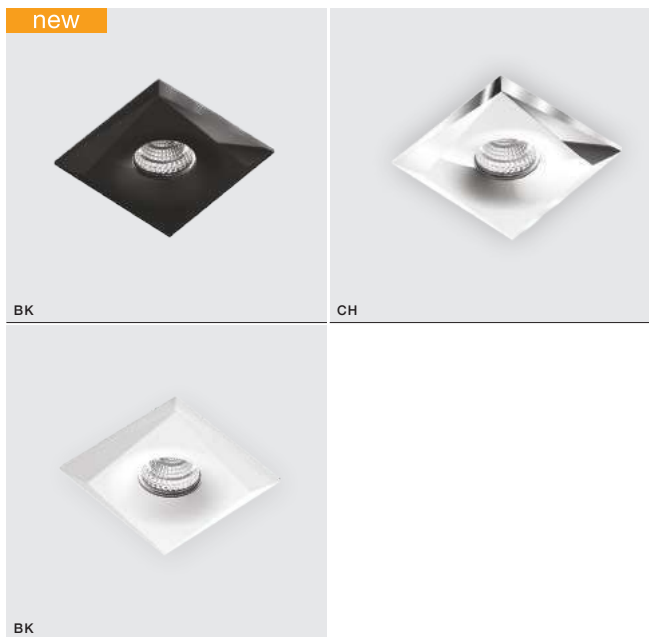

LORENZO

bulb not included ☒

voltage: 230V	connect GU10 1x Max 50W ☒
IP20	
	installation place ☒
	inlet opening ☒ 7cm

COLOUR / NEW INDEX NO.

- ☐ WHITE MATT (WH) **AZ1496**
- ☒ CHROME (CH) **AZ1617**
- ☒ BLACK (BK) **AZ4173**