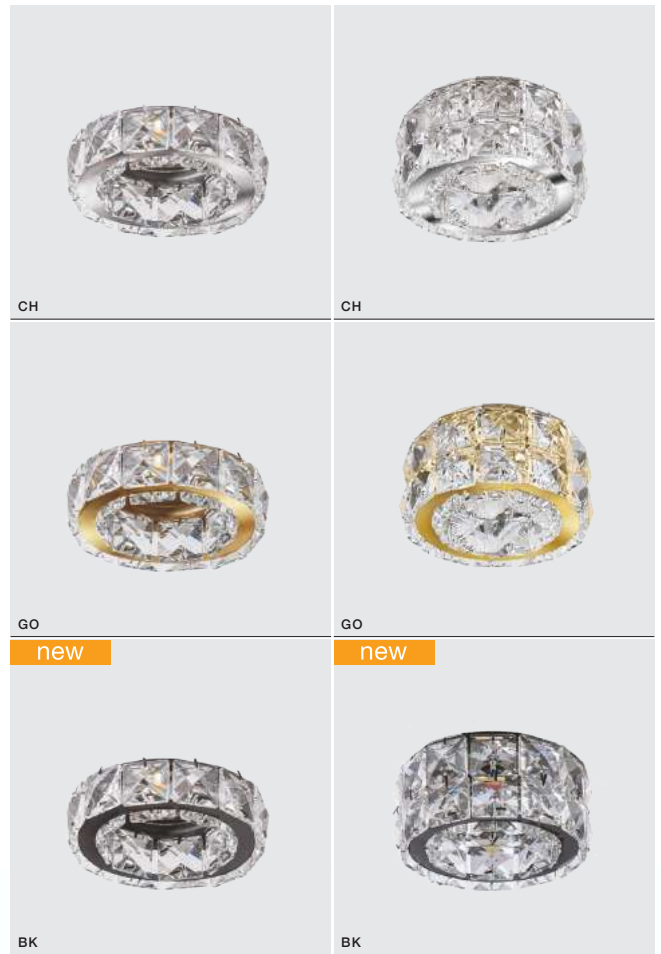

ESTER ROUND 2

bulb not included	
voltage: 230V	connect GU10 1x Max 50W
IP20	
installation place	
inlet opening Ø 6,5cm	

COLOUR / NEW INDEX NO.

- CHROME (CH) **AZ1451**
- GOLD (GO) **AZ2467**
- BLACK (BK) **AZ4176**