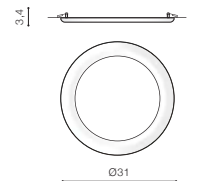

COLOUR / NEW INDEX NO.

- ☐ 3000K CHROME (CH) **AZ2250**
- ☐ 4000K CHROME (CH) **AZ2251**