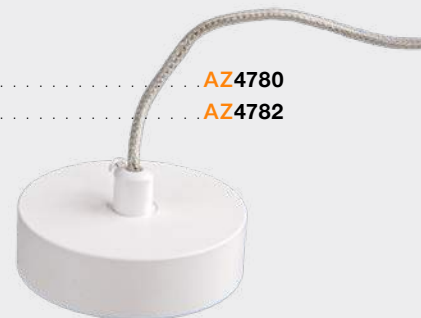

- DRIVER ELECTRIC CONNECTOR (BLACK) **AZ4675**
- DRIVER ELECTRIC CONNECTOR (WHITE) **AZ4676**

Track Magnetic Cover 1m

- COVER 1m (BLACK) **AZ4652**
- COVER 1m (WHITE) **AZ4653**

Ceiling Plate + Wire

- CEILING PLATE + WIRE (BLACK) **AZ4780**
- CEILING PLATE + WIRE (WHITE) **AZ4782**