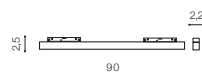

COLOUR / NEW INDEX NO.

- ☐ WHITE (WH) **AZ4612**
- ☒ BLACK (BK) **AZ4611**