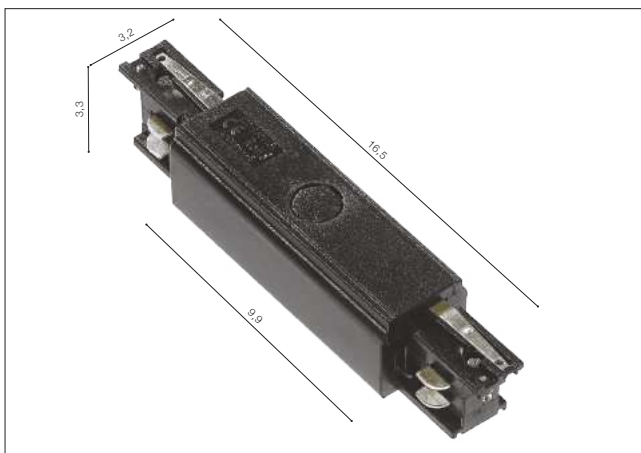

TRACK 3-LINE

Accessories for Track 3 Line

RIGHT

End Power (Left, Right)

- ☒ END POWER RIGHT (BLACK) **AZ4116**
- ☐ END POWER RIGHT (WHITE) **AZ4117**
- ☒ END POWER LEFT (BLACK) **AZ4284**
- ☐ END POWER LEFT (WHITE) **AZ4283**

Power

- ☒ POWER (BLACK) **AZ4274**
- ☐ POWER (WHITE) **AZ4273**

L Connector (Left, Right)

- ☒ L CONNECTOR RIGHT (BLACK) **AZ2983**
- ☐ L CONNECTOR RIGHT (WHITE) **AZ2984**
- ☒ L CONNECTOR LEFT (BLACK) **AZ2985**
- ☐ L CONNECTOR LEFT (WHITE) **AZ2986**

LEFT

T Connector (Left, Right)

- ☒ T CONNECTOR LEFT (BLACK) **AZ4276**
- ☐ T CONNECTOR LEFT (WHITE) **AZ4275**
- ☒ T CONNECTOR RIGHT (BLACK) **AZ4278**
- ☐ T CONNECTOR RIGHT (WHITE) **AZ4277**

* - EXPLANATION SHORTCUT PAGE 2 (E)