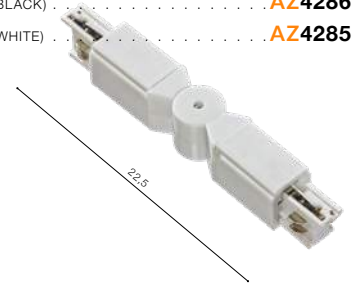

Power Adjustable Connector

- ☒ POWER ADJUSTABLE CONNECTOR (BLACK) **AZ4286**
- ☐ POWER ADJUSTABLE CONNECTOR (WHITE) **AZ4285**